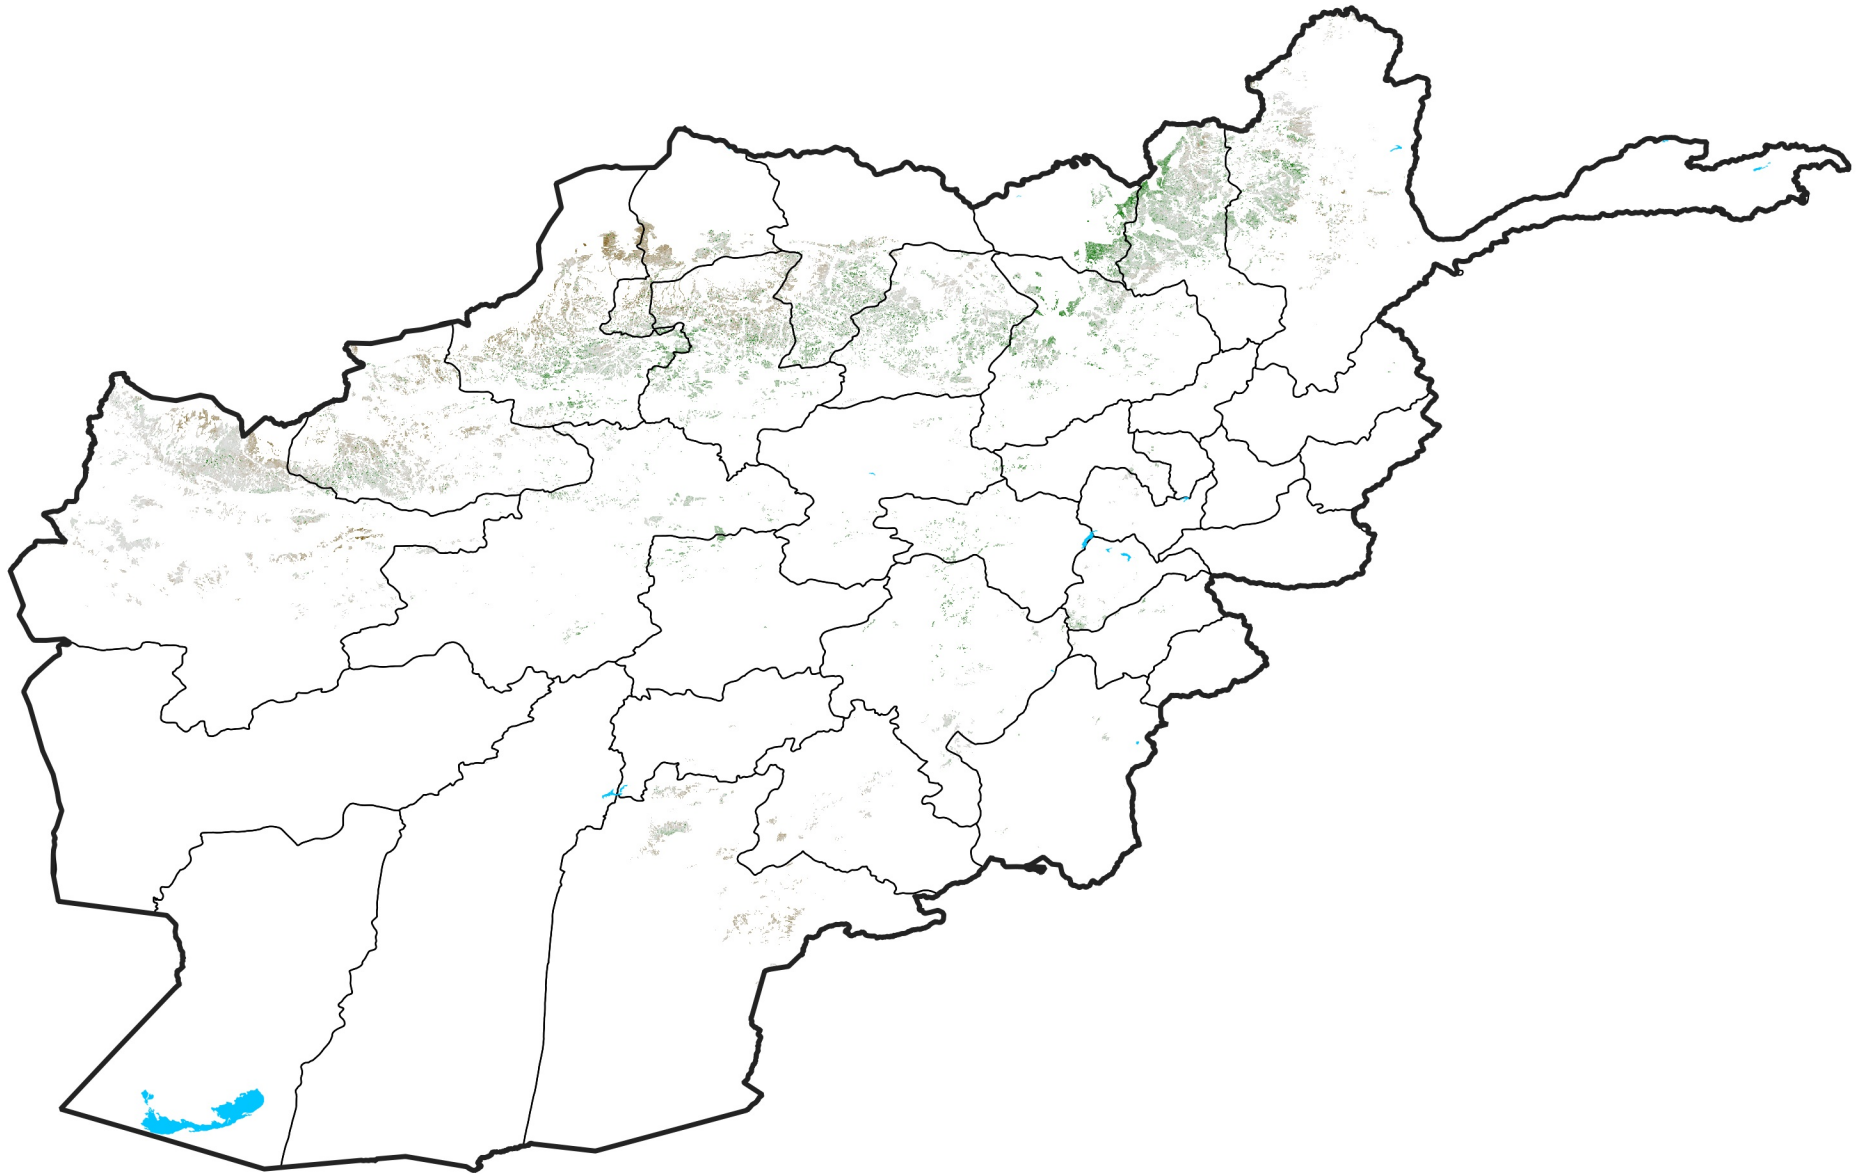

Afghanistan Rainfed Agricultural Areas

NDVI Anomaly

2021 minus Mean (2012 - 2021)

Period 16 / Mar 11 - 20, 2021

NDVI Anomaly

Negative

No Difference

Positive