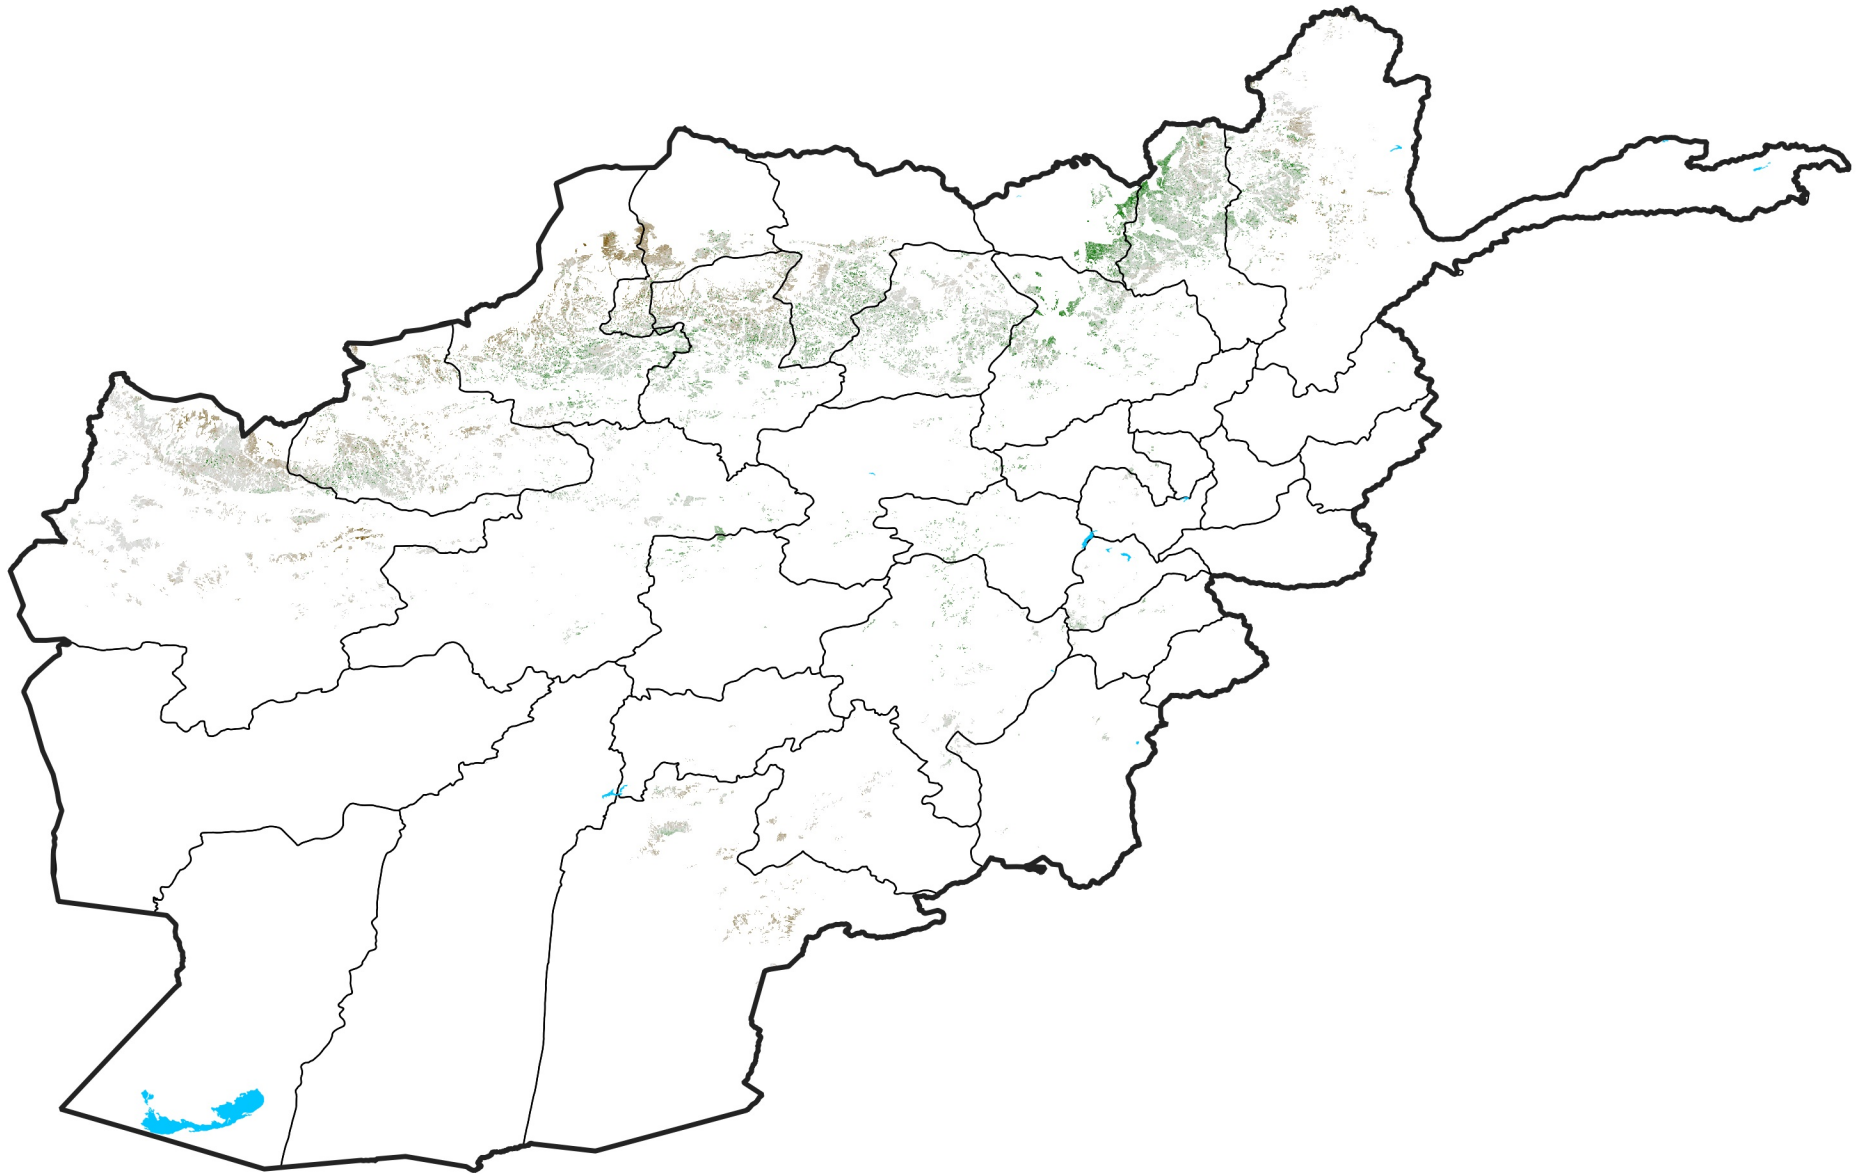

Afghanistan Rainfed Agricultural Areas

NDVI Anomaly

2021 minus Mean (2012 - 2021)

Period 17 / Mar 16 - 25, 2021

NDVI Anomaly

Negative

No Difference

Positive