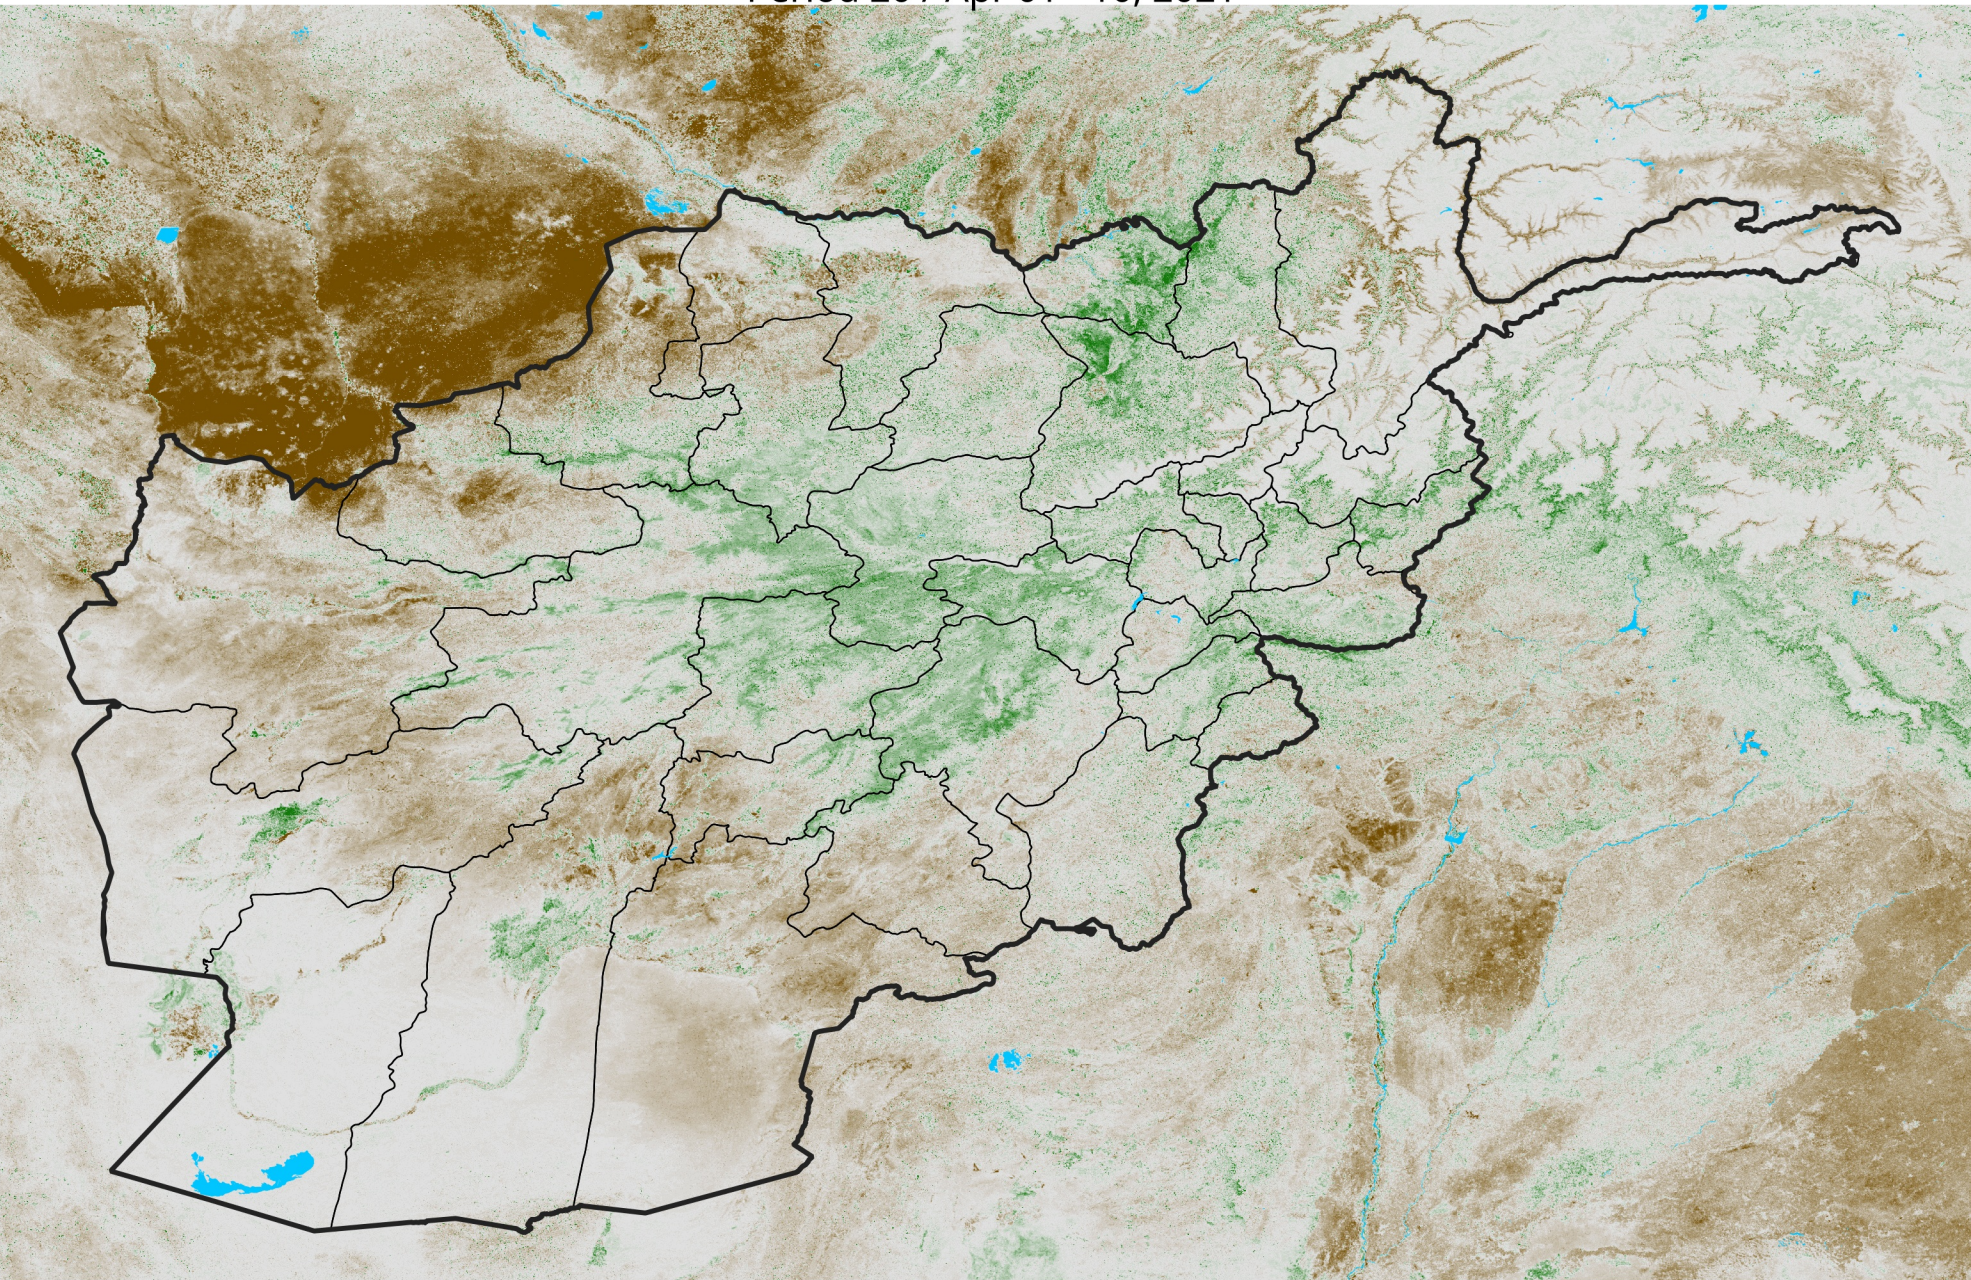

# Afghanistan

## NDVI Anomaly

2021 minus Mean (2012 - 2021)

Period 20 / Apr 01 - 10, 2021

### NDVI Anomaly

< -0.3   -0.2   -0.1   -0.05   0.05   0.1   0.2   >0.3

Negative

No Difference

Positive