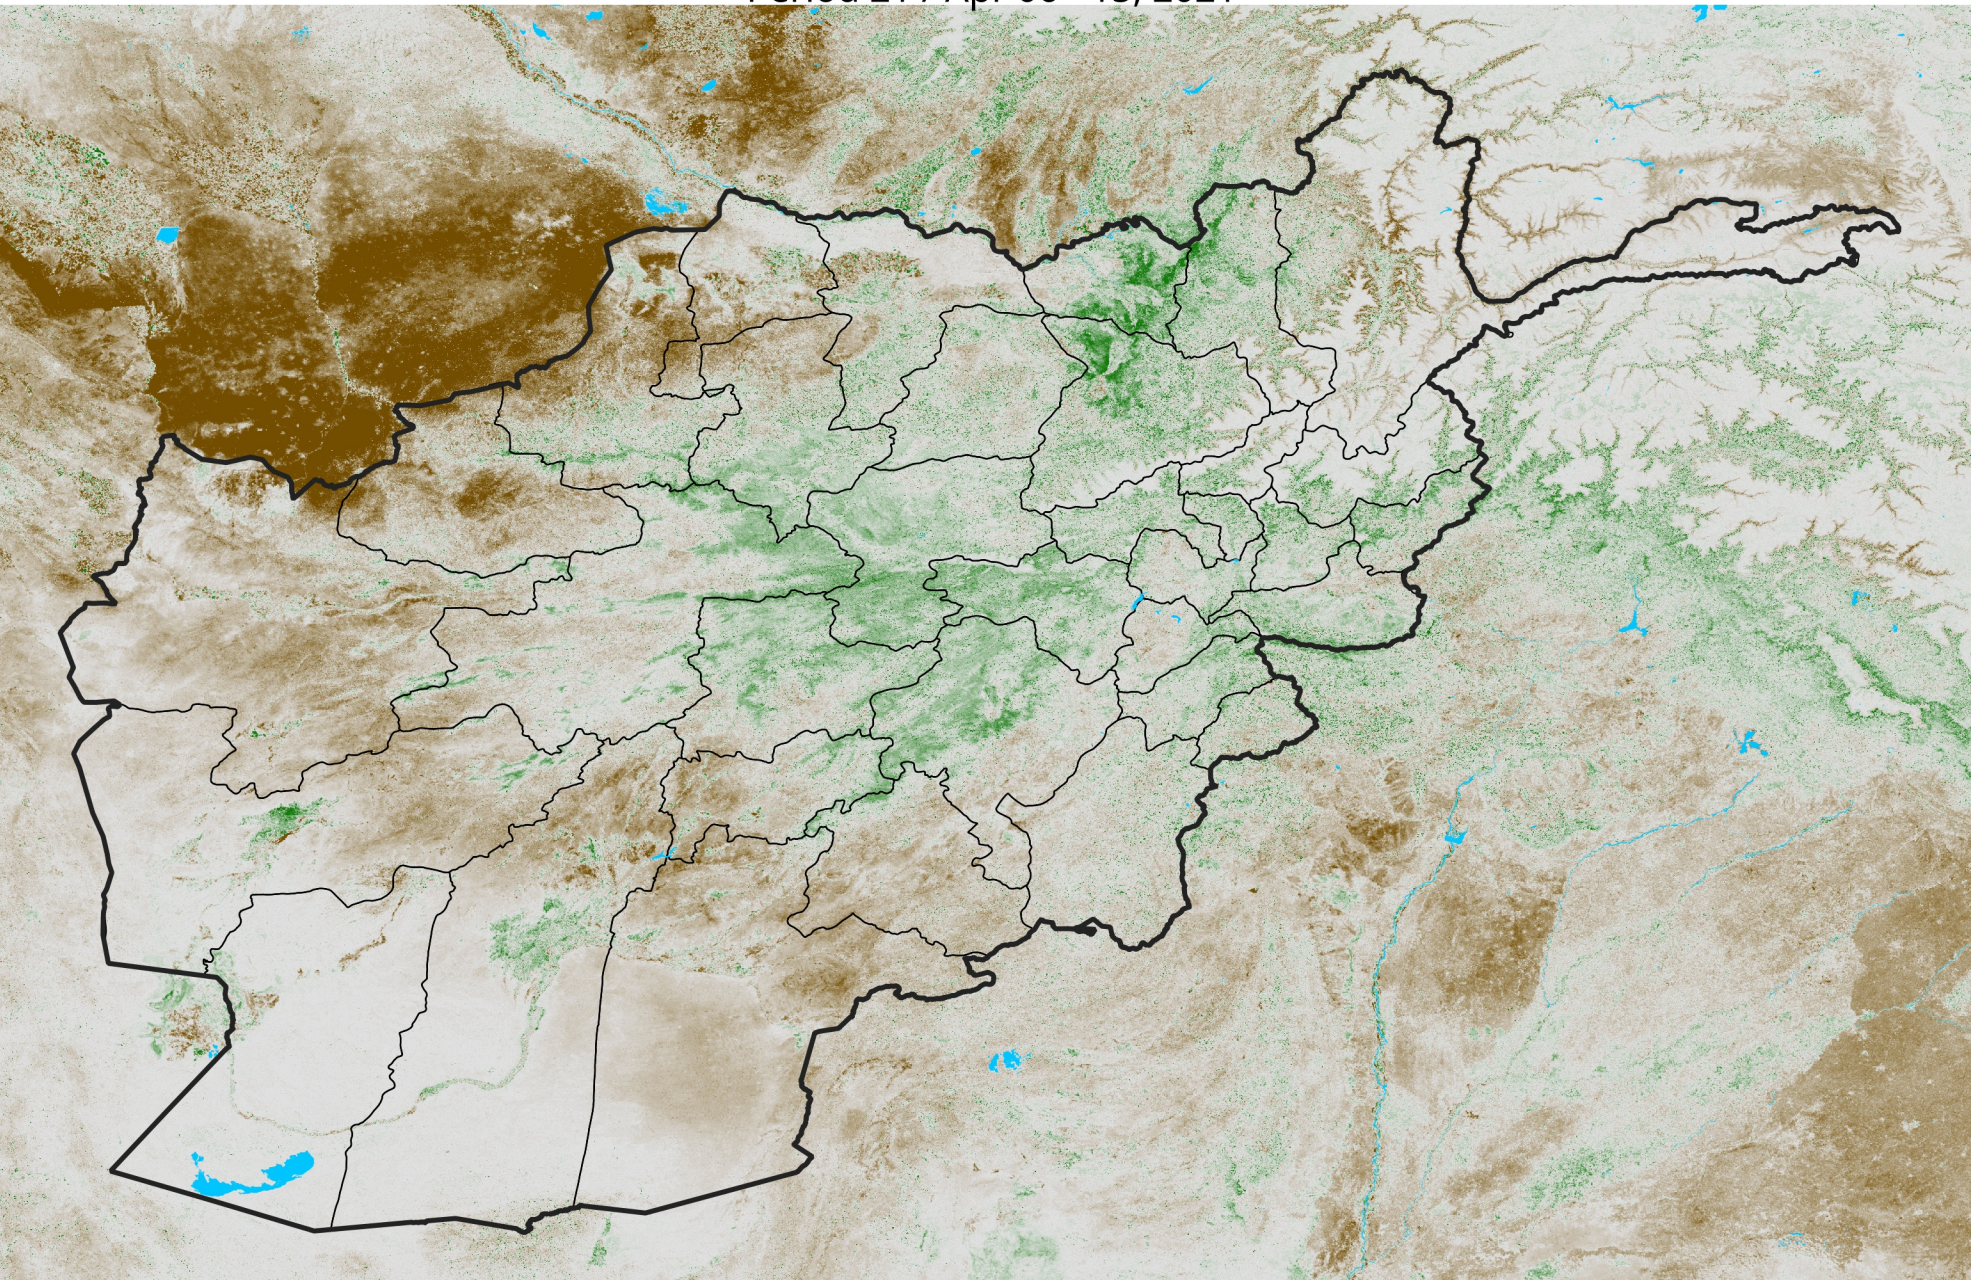

Afghanistan

NDVI Anomaly

2021 minus Mean (2012 - 2021)

Period 21 / Apr 06 - 15, 2021

NDVI Anomaly

< -0.3 -0.2 -0.1 -0.05 0.05 0.1 0.2 >0.3

Negative

No Difference

Positive