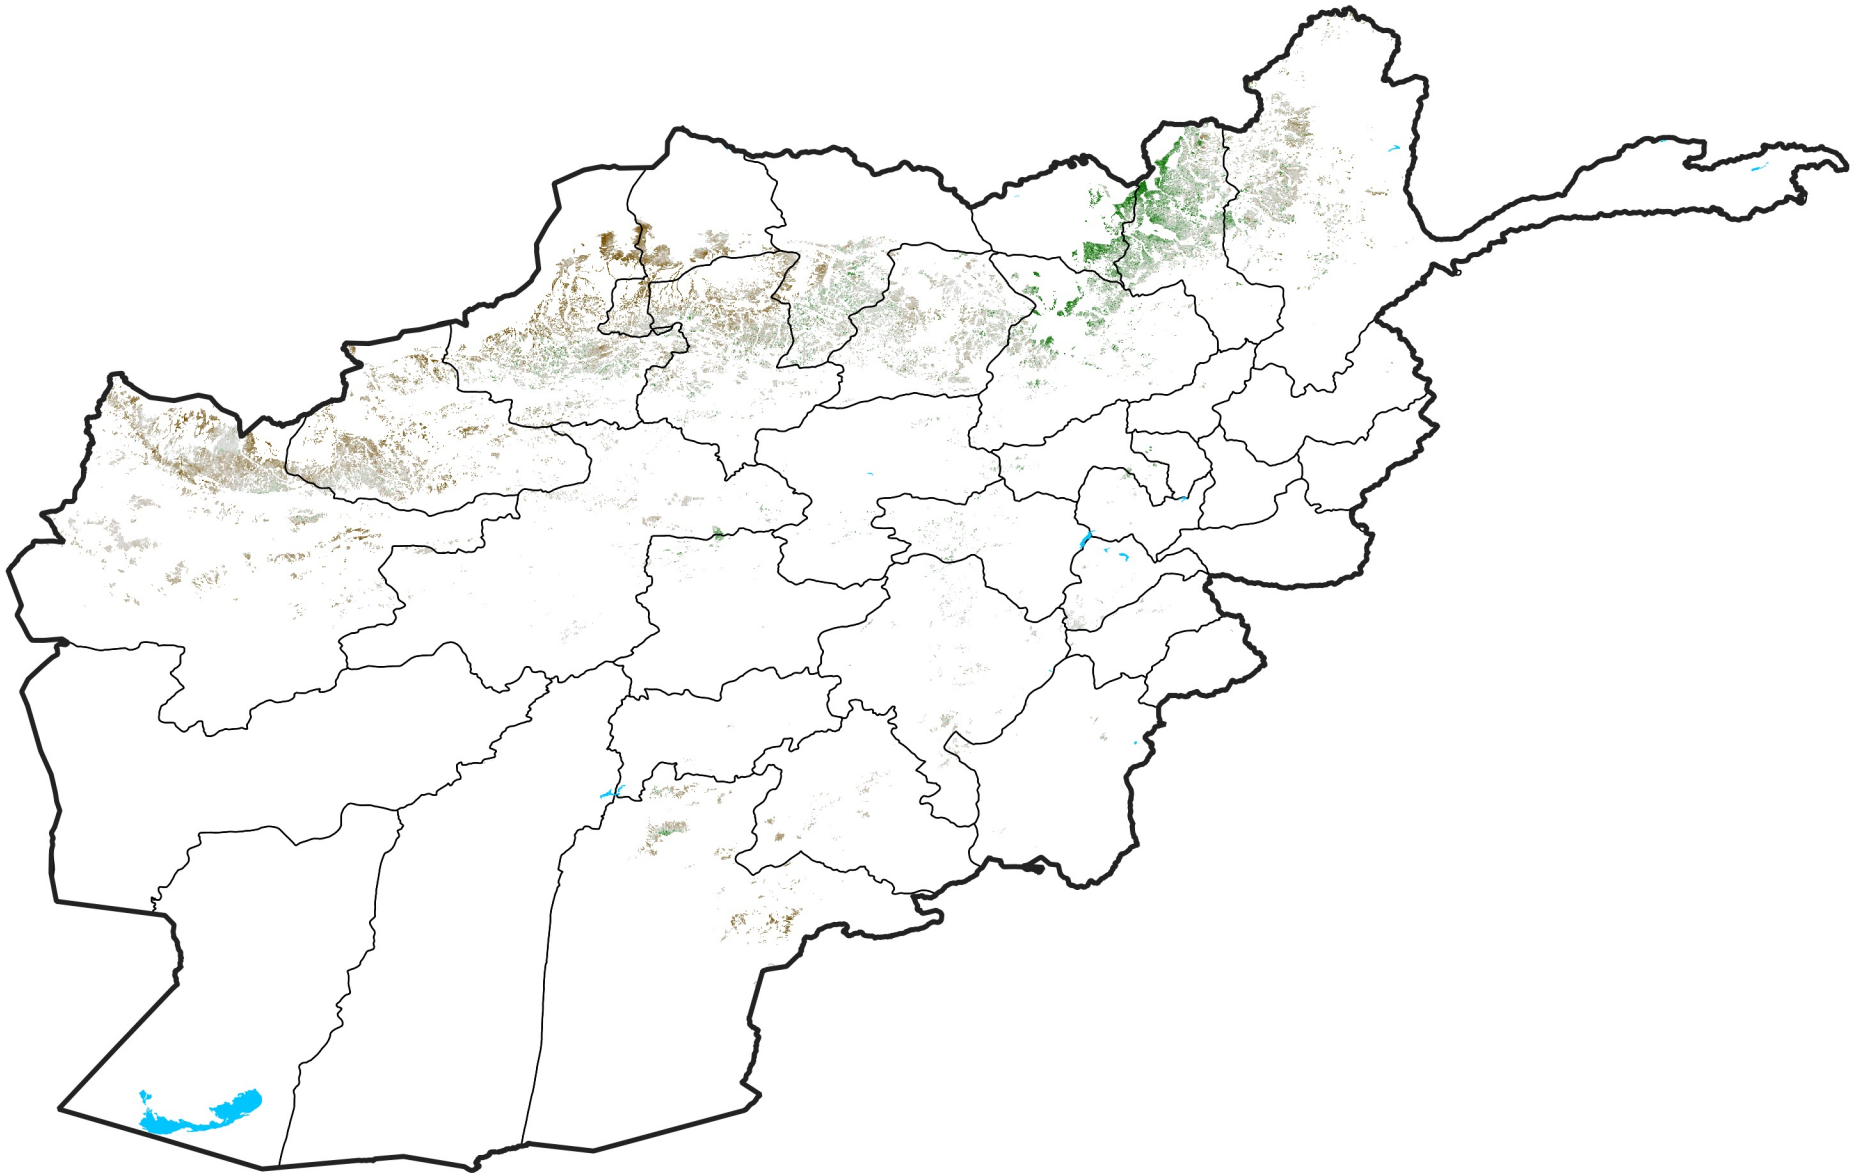

Afghanistan Rainfed Agricultural Areas

NDVI Anomaly

2021 minus Mean (2012 - 2021)

Period 22 / Apr 11 - 20, 2021

NDVI Anomaly

< -0.3 -0.2 -0.1 -0.05 0.05 0.1 0.2 > 0.3

Negative

No Difference

Positive