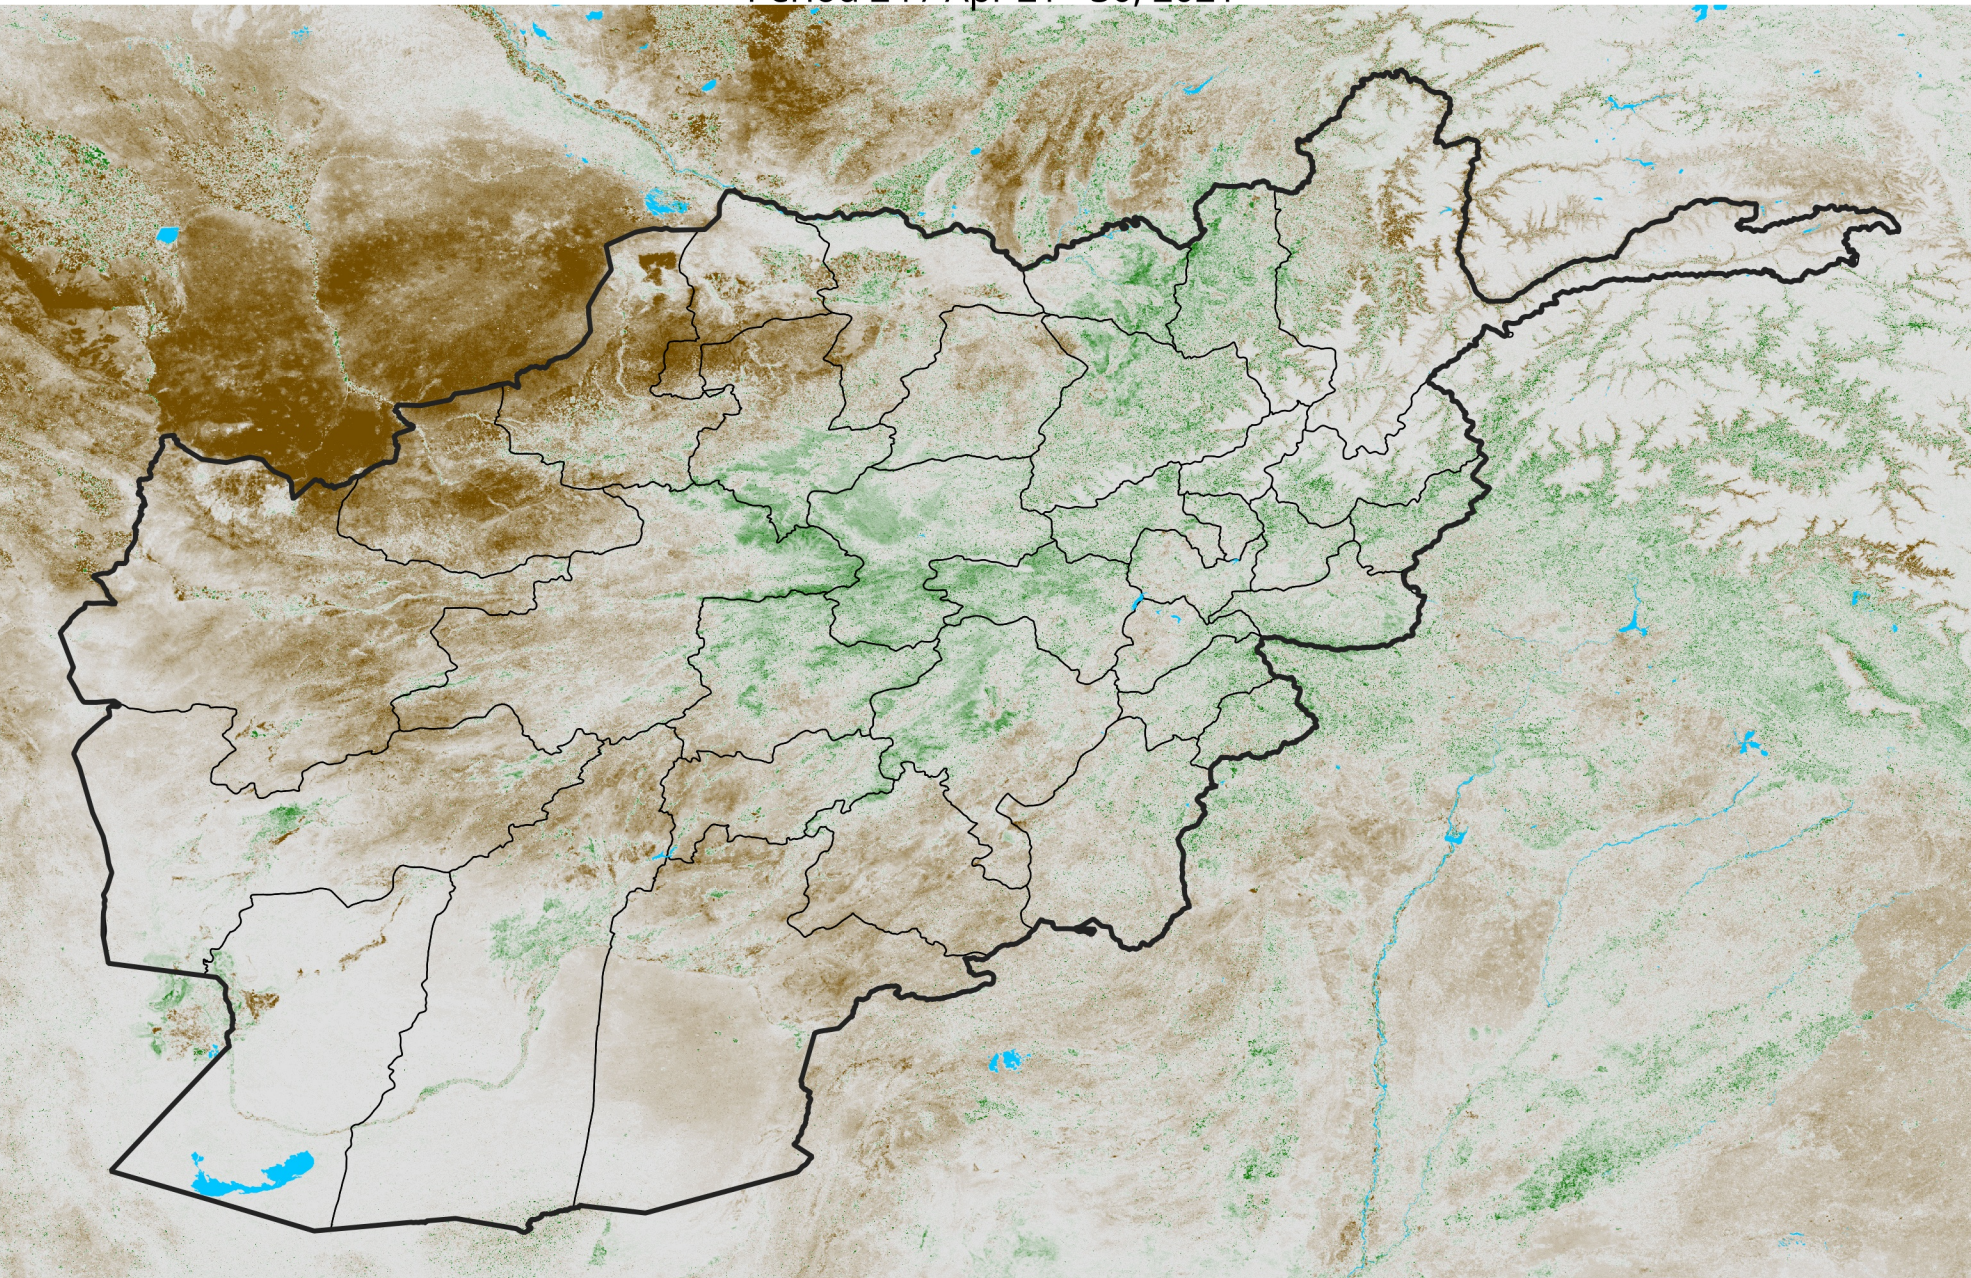

# Afghanistan

## NDVI Anomaly

2021 minus Mean (2012 - 2021)

Period 24 / Apr 21 - 30, 2021

### NDVI Anomaly

< -0.3   -0.2   -0.1   -0.05   0.05   0.1   0.2   >0.3

Negative

No Difference

Positive