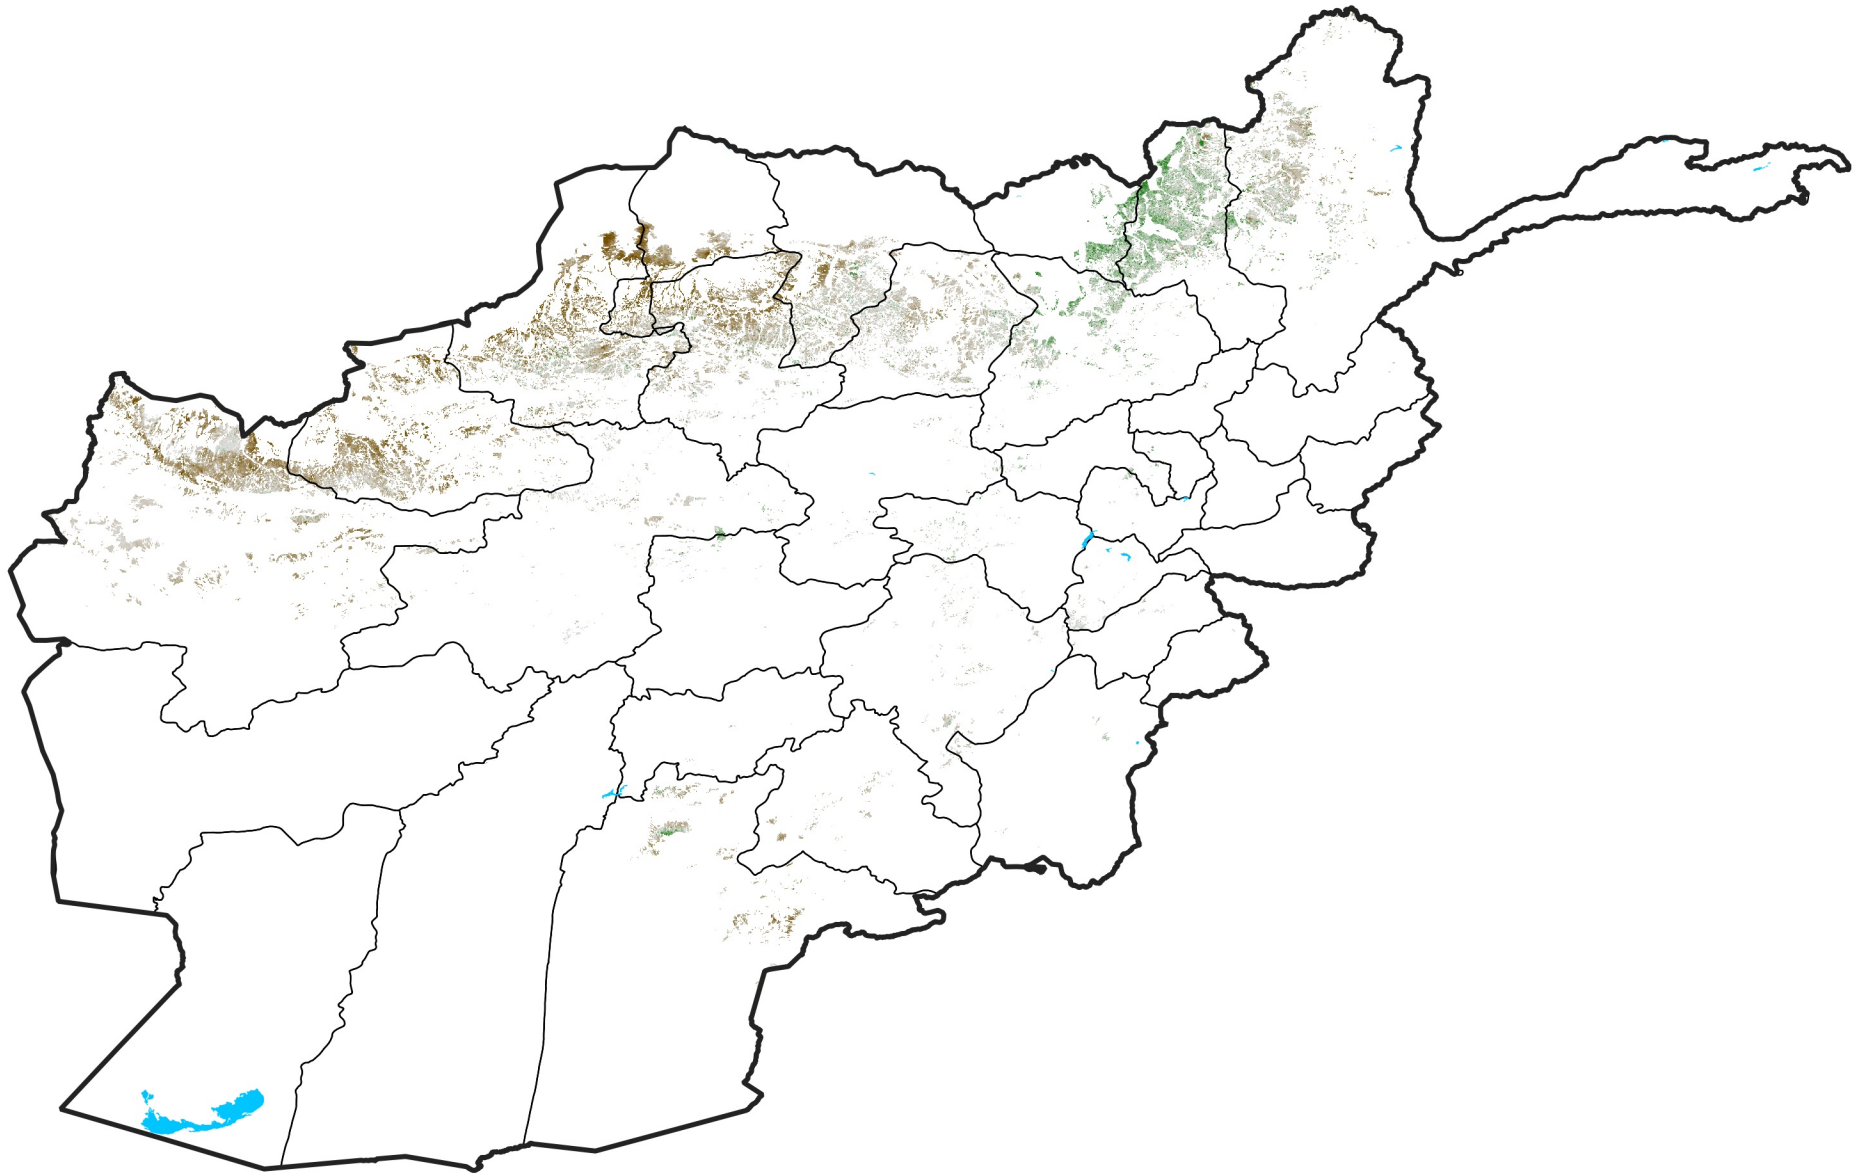

Afghanistan Rainfed Agricultural Areas

NDVI Anomaly

2021 minus Mean (2012 - 2021)

Period 24 / Apr 21 - 30, 2021

NDVI Anomaly

Negative

No Difference

Positive