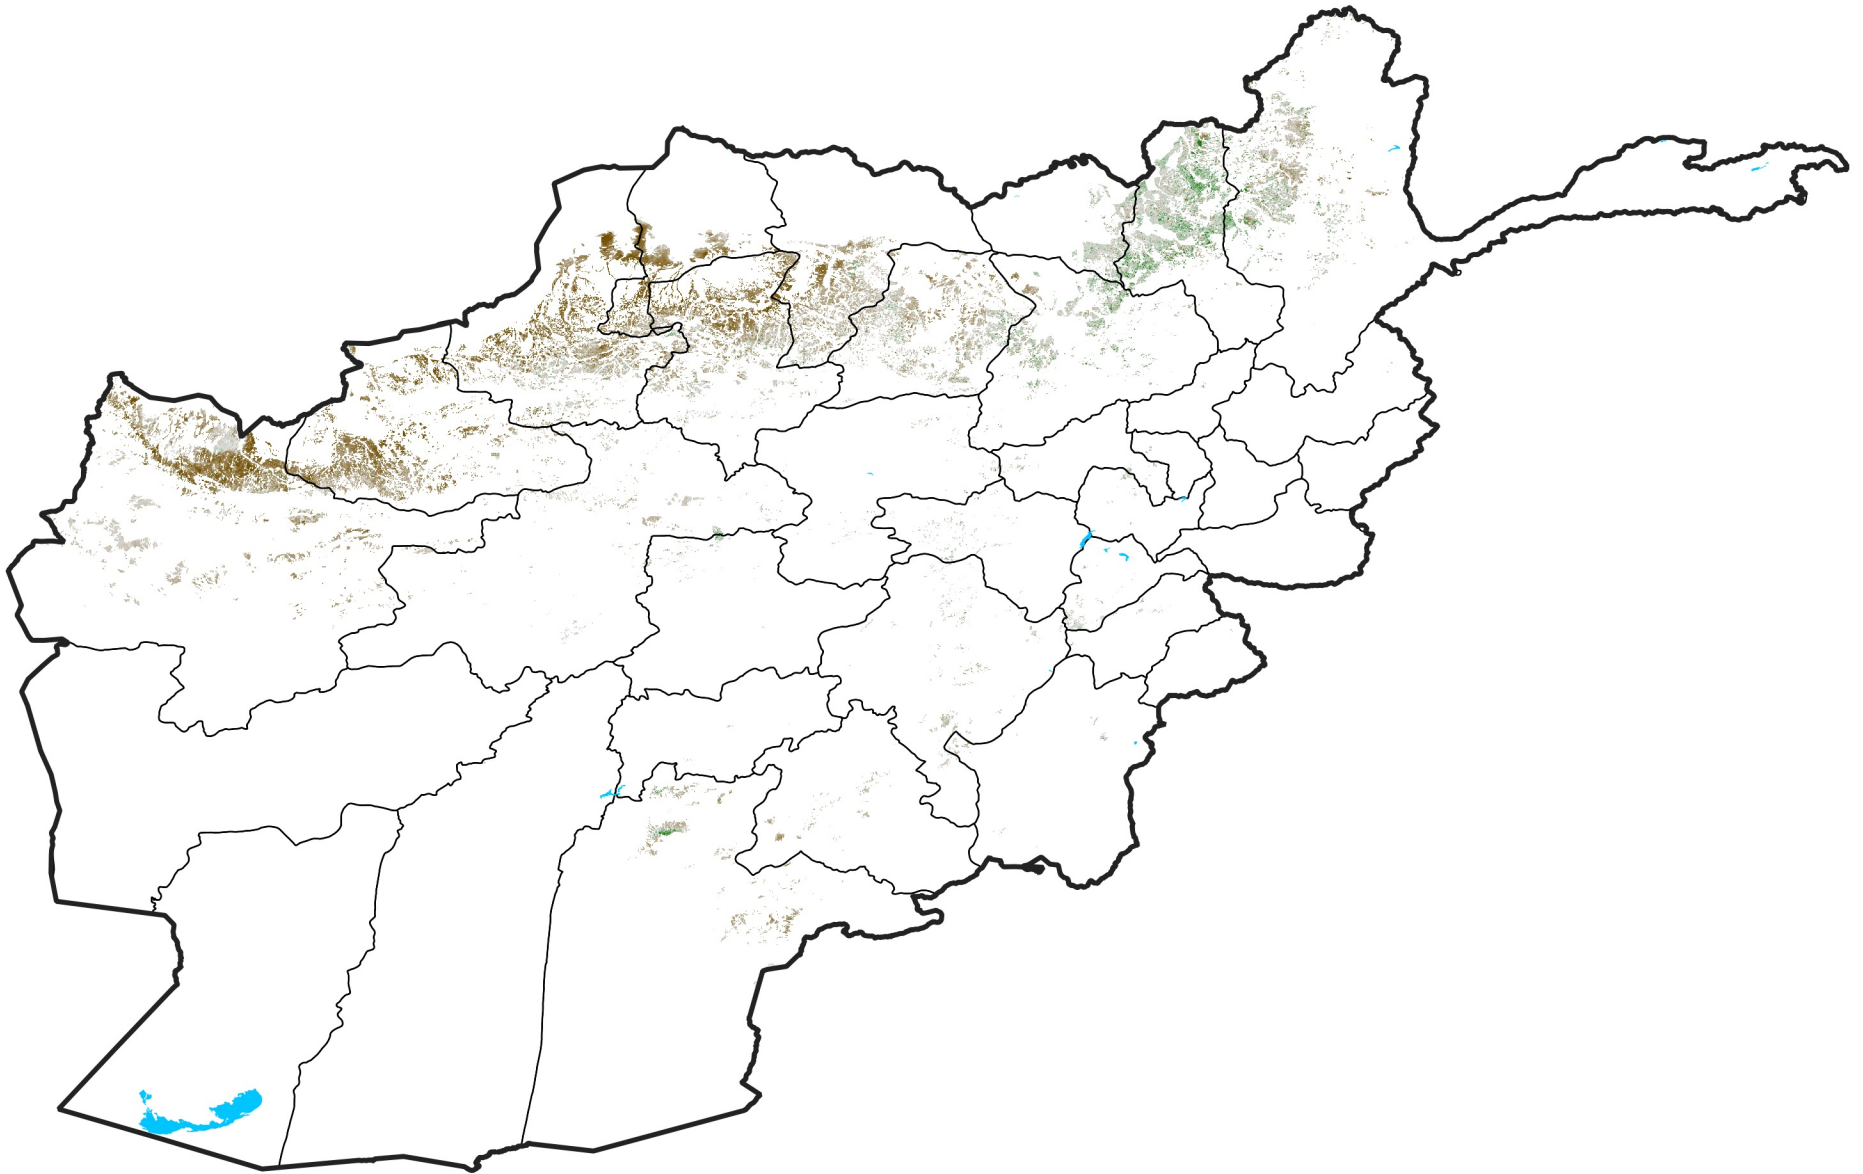

Afghanistan Rainfed Agricultural Areas

NDVI Anomaly

2021 minus Mean (2012 - 2021)

Period 26 / May 01 - 10, 2021

NDVI Anomaly

< -0.3 -0.2 -0.1 -0.05 0.05 0.1 0.2 >0.3

Negative

No Difference

Positive