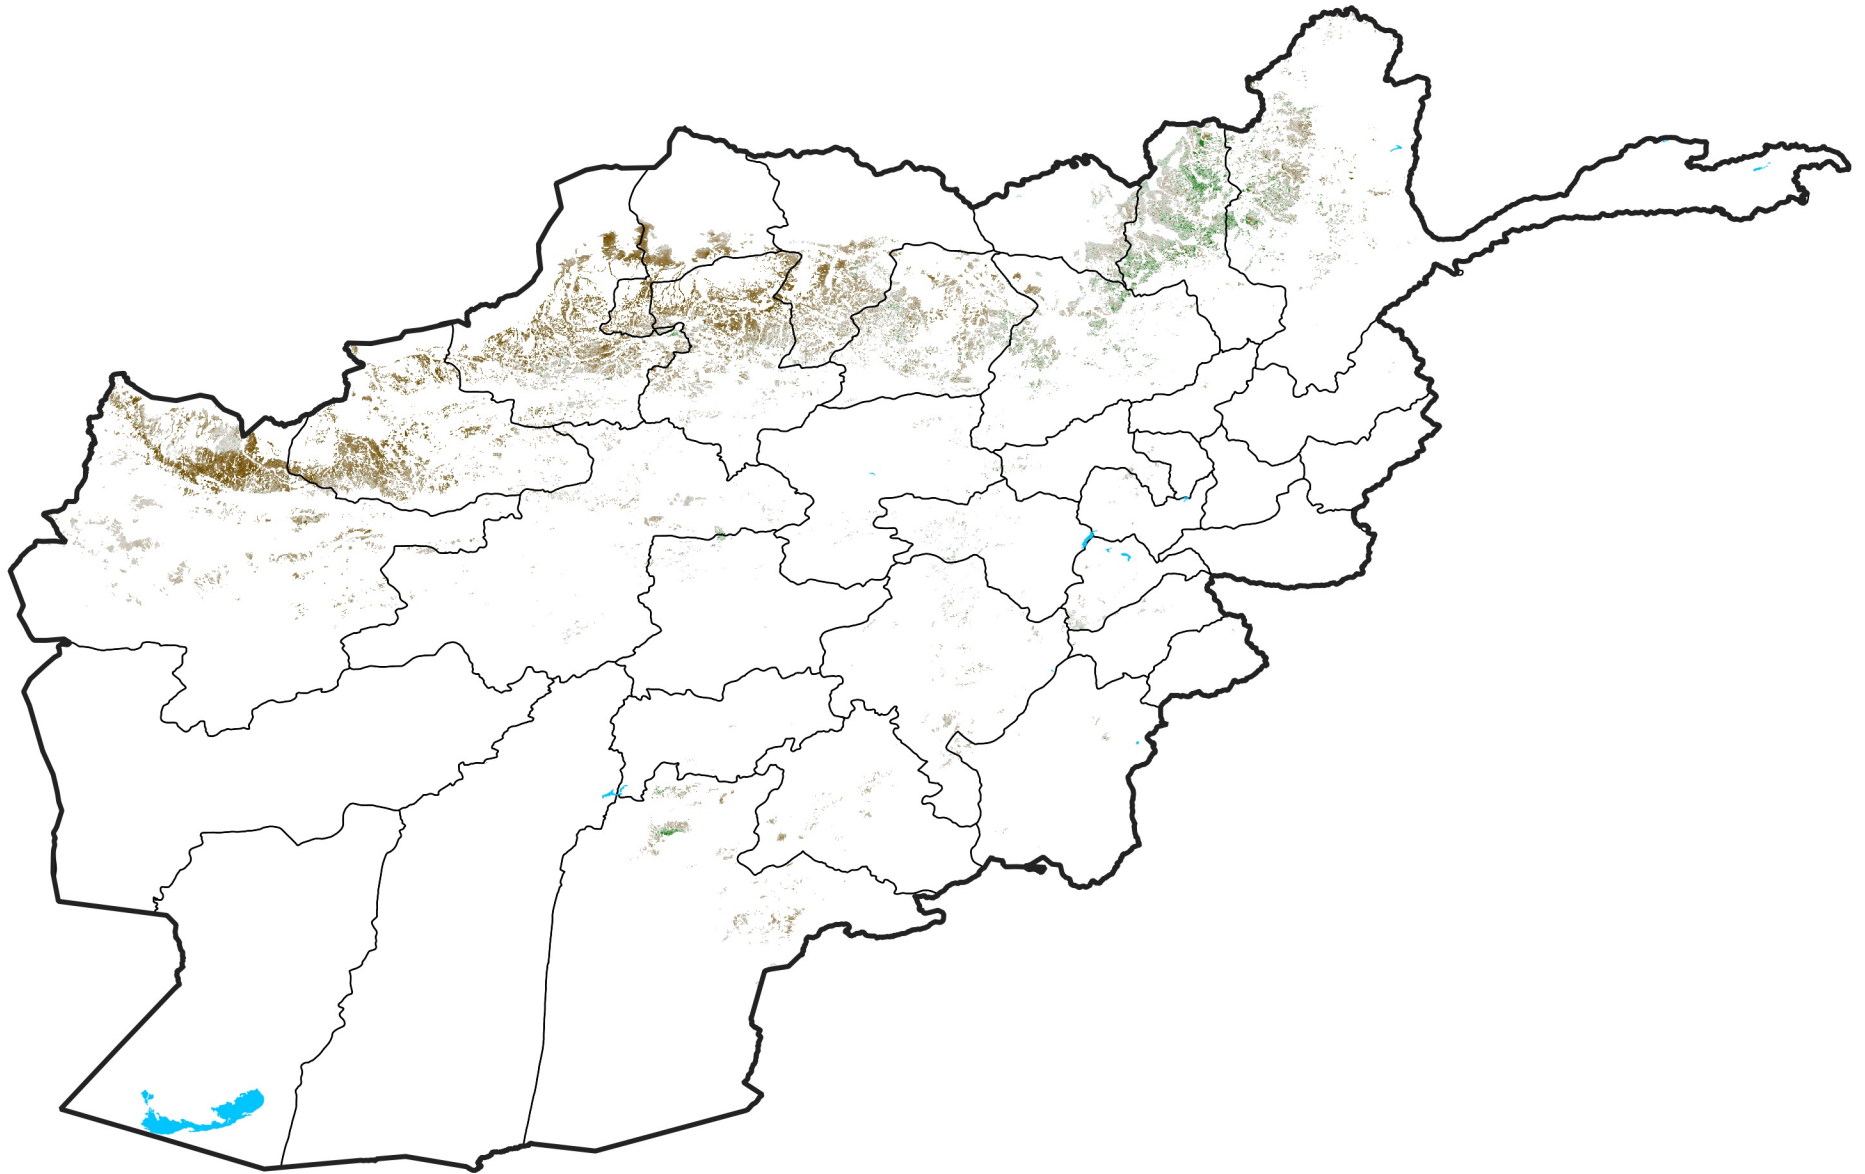

# Afghanistan Rainfed Agricultural Areas

## NDVI Anomaly

2021 minus Mean (2012 - 2021)

Period 27 / May 06 - 15, 2021

### NDVI Anomaly

< -0.3   -0.2   -0.1   -0.05   0.05   0.1   0.2   >0.3

Negative

No Difference

Positive