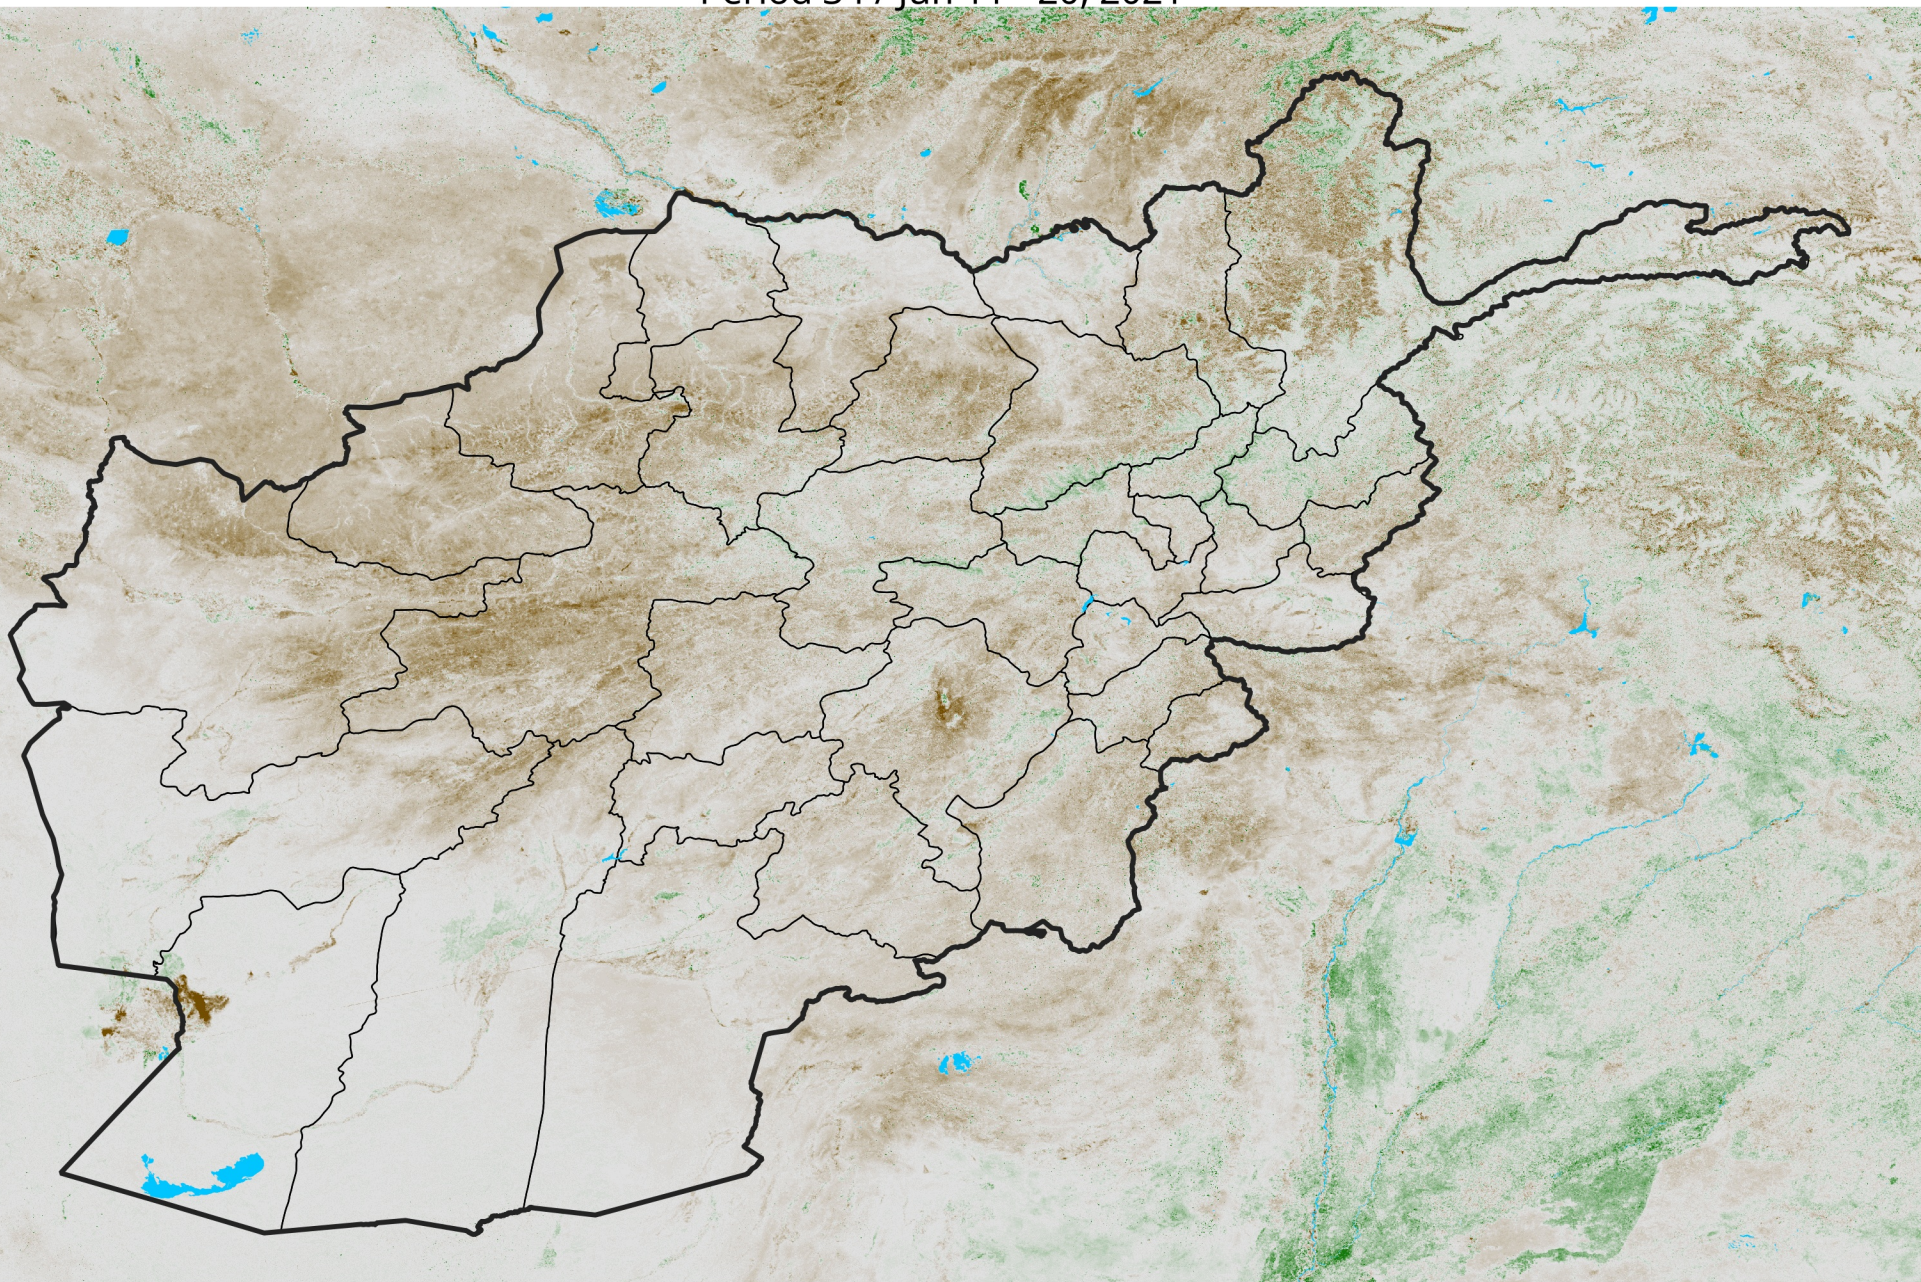

Afghanistan

NDVI Anomaly

2021 minus Mean (2012 - 2021)

Period 34 / Jun 11 - 20, 2021

NDVI Anomaly

< -0.3 -0.2 -0.1 -0.05 0.05 0.1 0.2 >0.3

Negative

No Difference

Positive