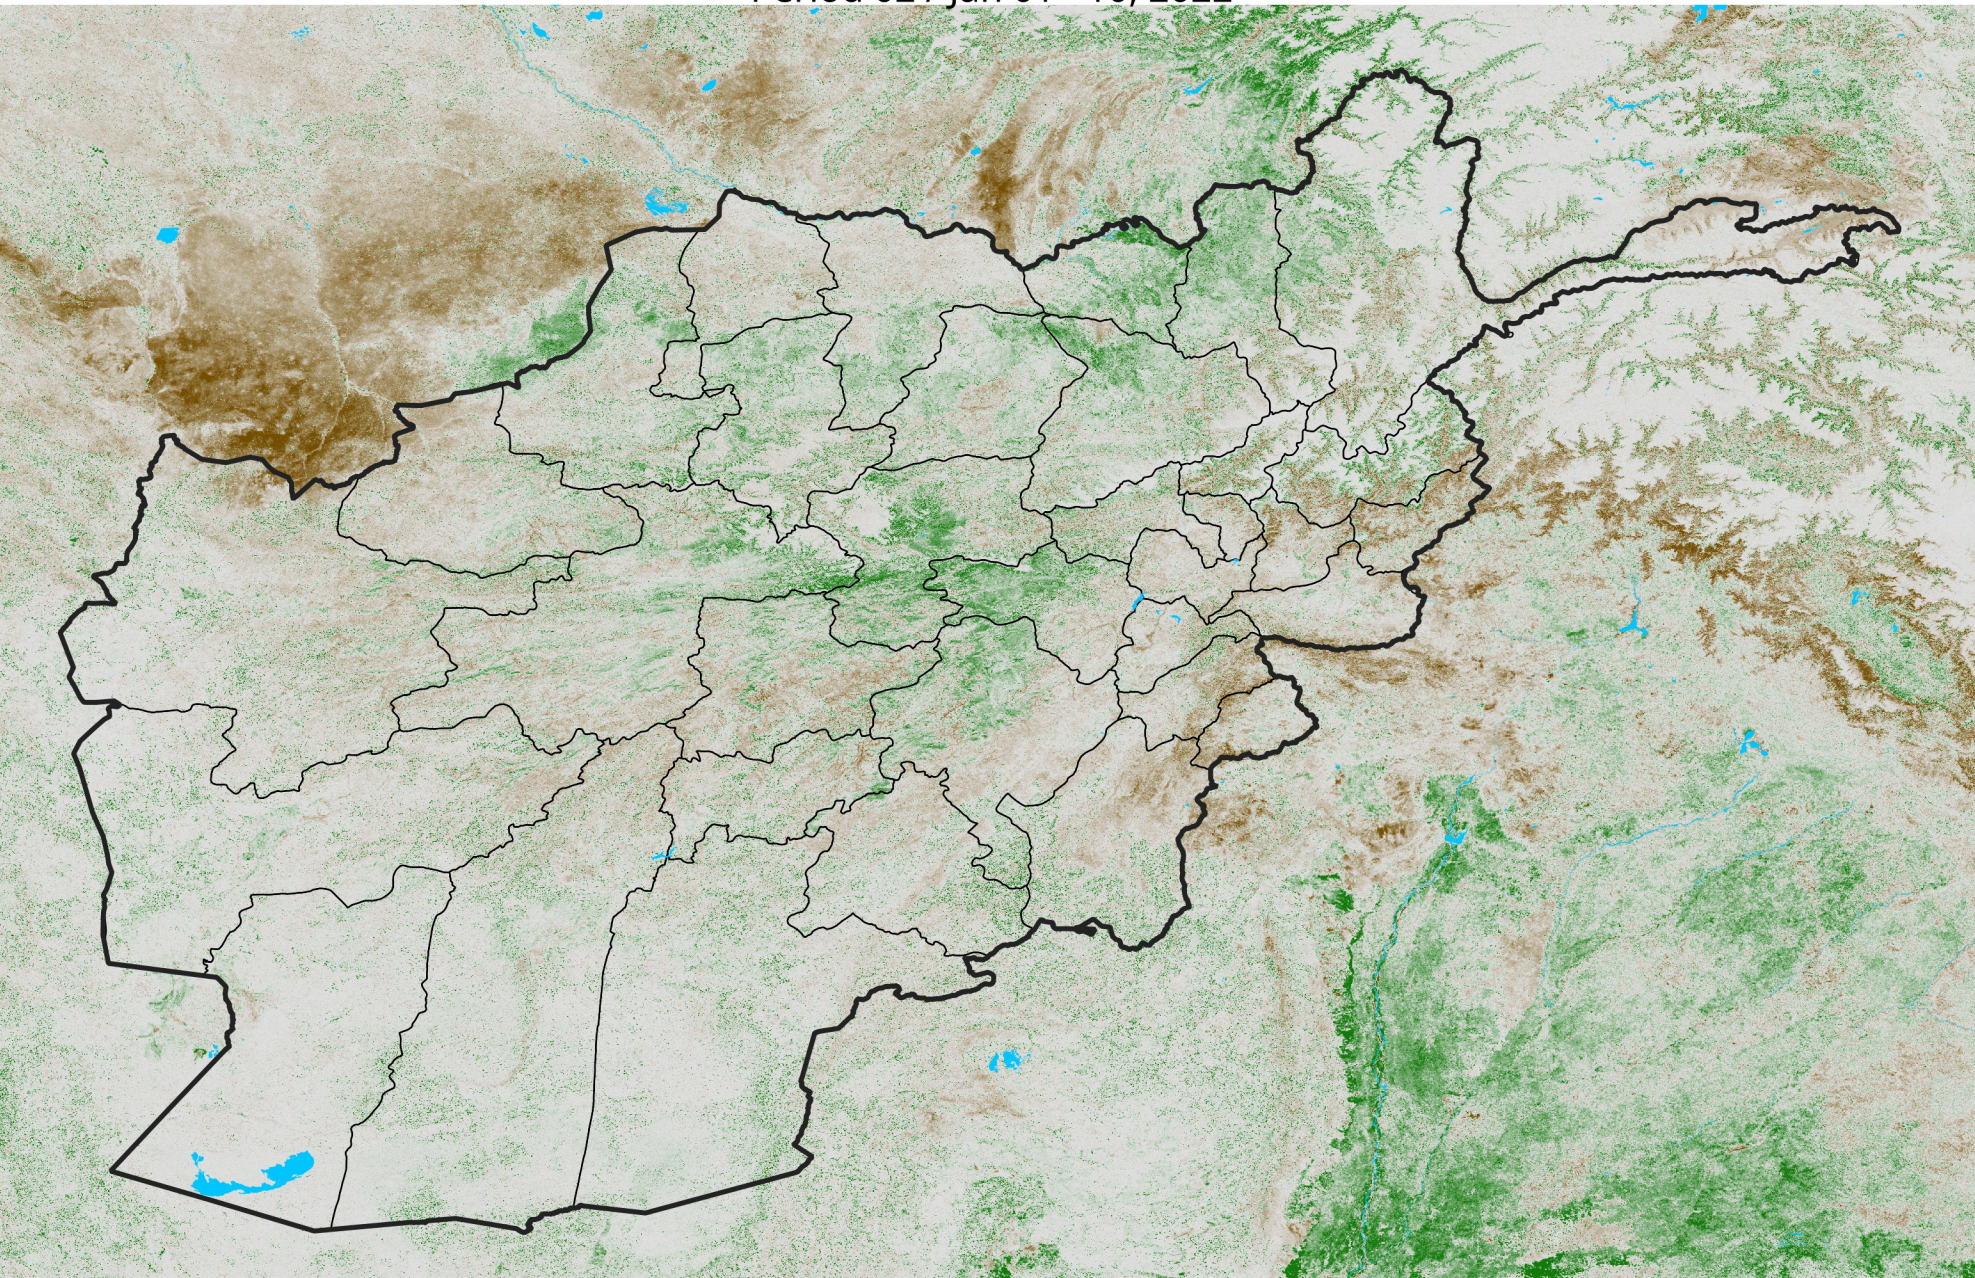

Afghanistan

NDVI Anomaly

2022 minus Mean (2012 - 2021)

Period 02 / Jan 01 - 10, 2022

NDVI Anomaly

< -0.3 -0.2 -0.1 -0.05 0.05 0.1 0.2 >0.3

Negative

No Difference

Positive