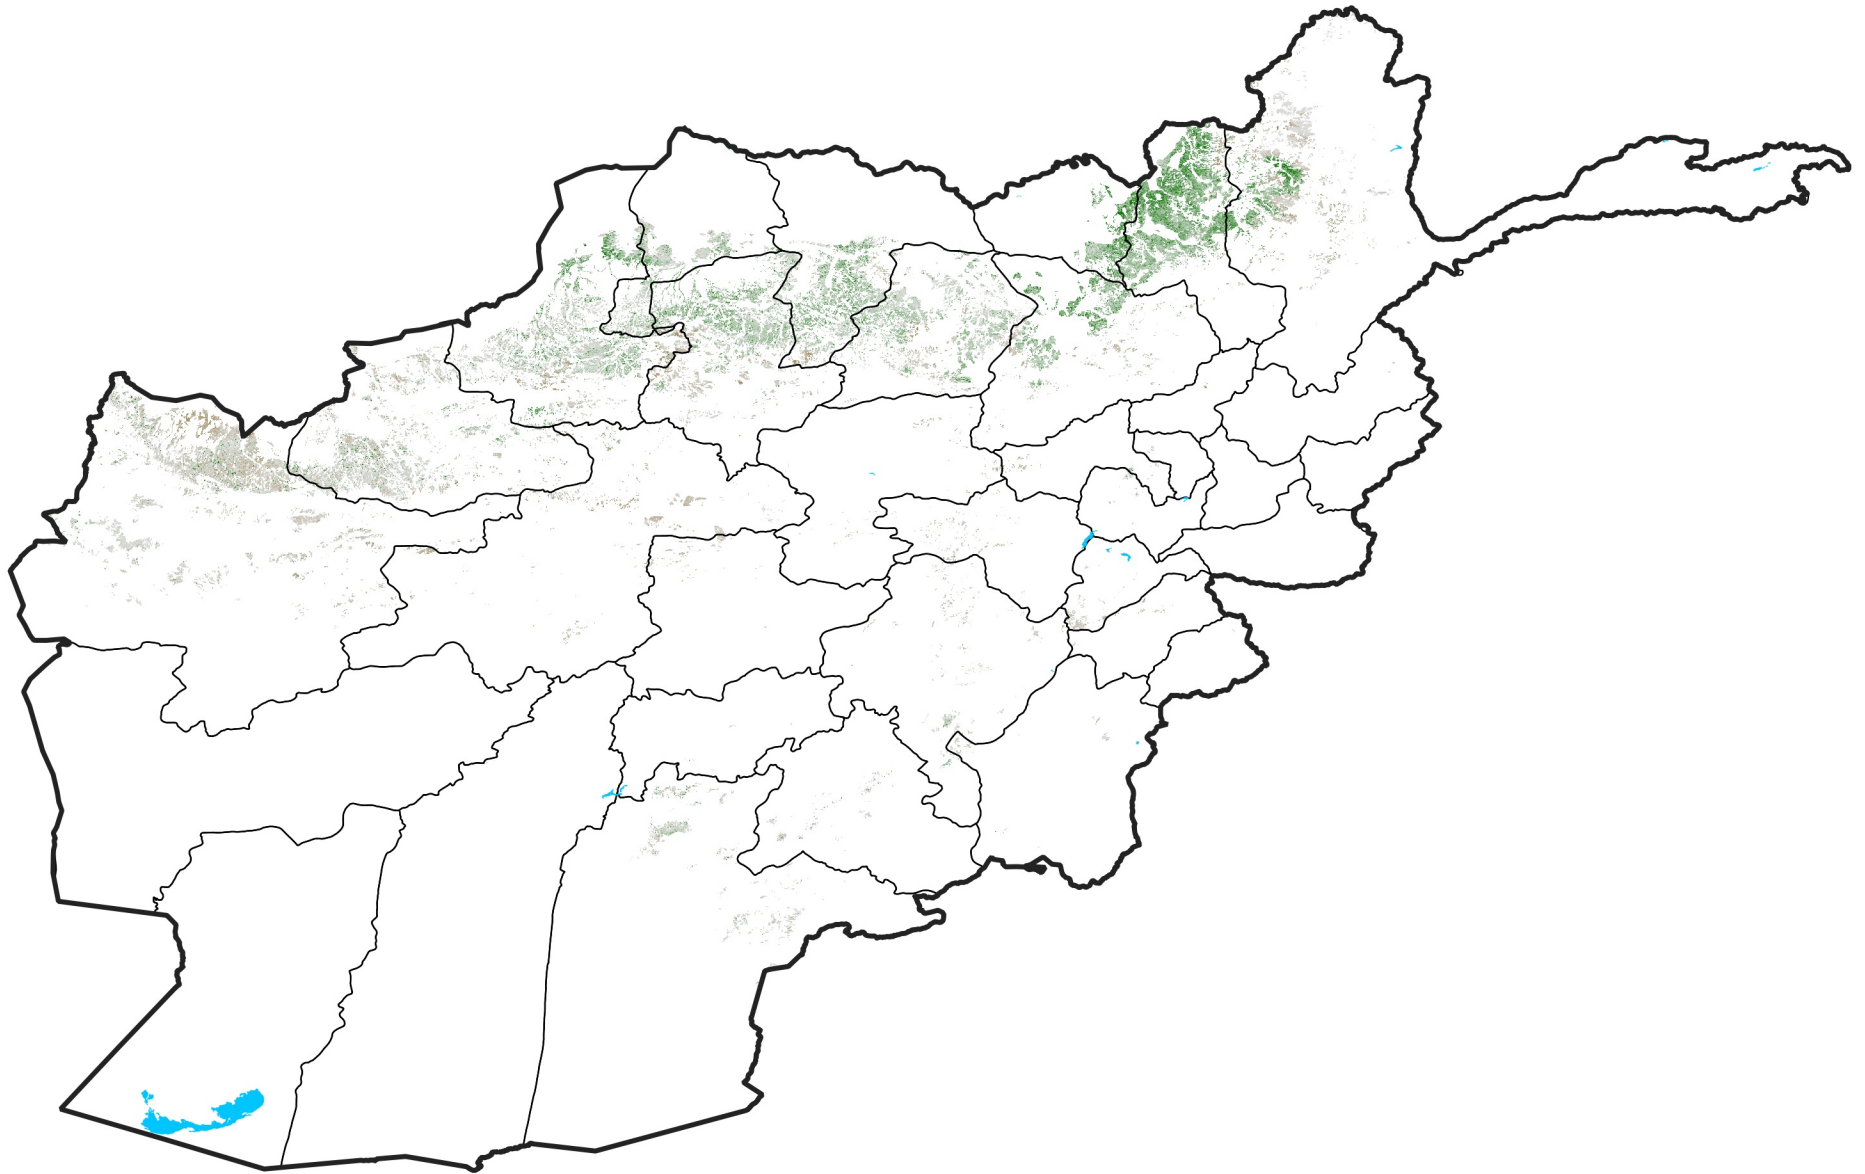

# Afghanistan Rainfed Agricultural Areas

## NDVI Anomaly

2022 minus Mean (2012 - 2021)

Period 07 / Jan 26 - Feb 05, 2022

### NDVI Anomaly

< -0.3   -0.2   -0.1   -0.05   0.05   0.1   0.2   > 0.3

Negative

No Difference

Positive