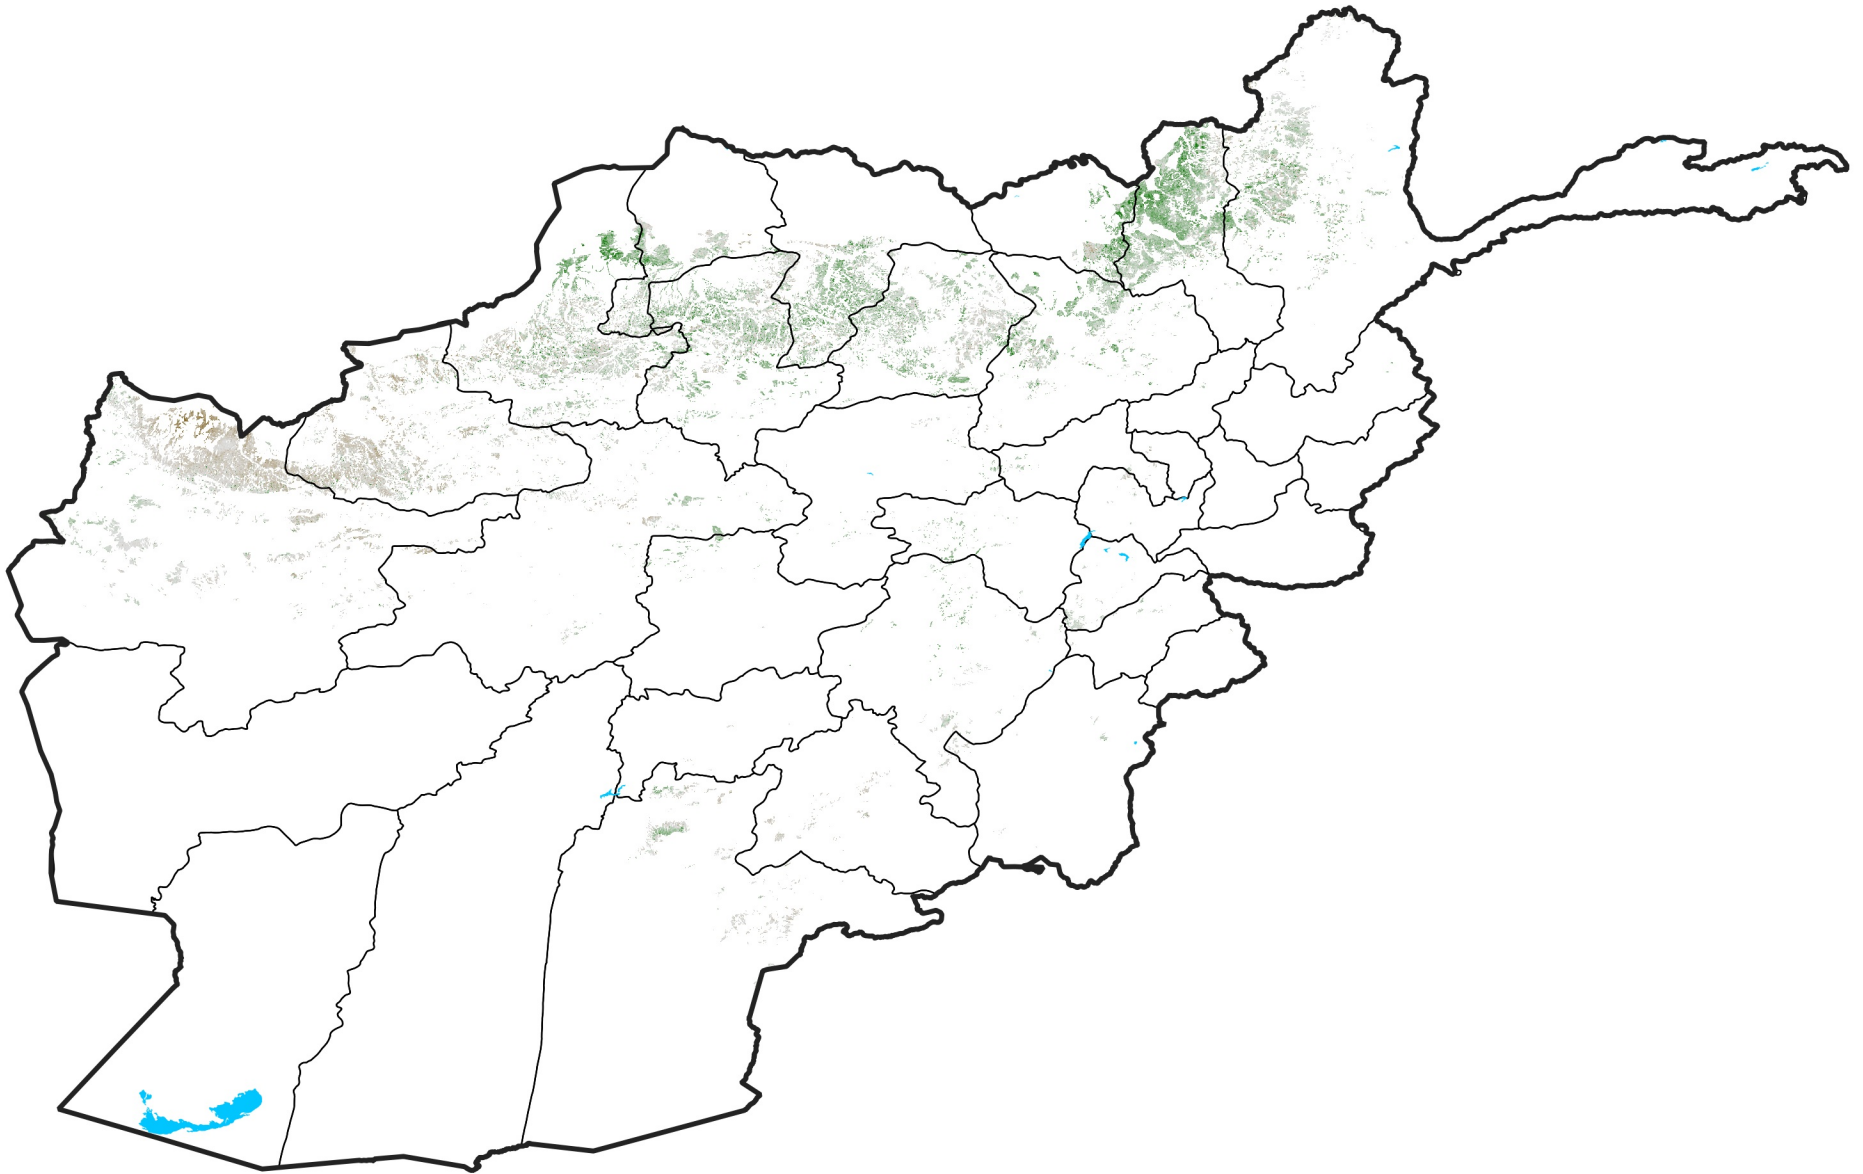

Afghanistan Rainfed Agricultural Areas

NDVI Anomaly

2022 minus Mean (2012 - 2021)

Period 14 / Mar 01 - 10, 2022

NDVI Anomaly

<math>< -0.3</math> -0.2 -0.1 -0.05 0.05 0.1 0.2 > 0.3

Negative

No Difference

Positive