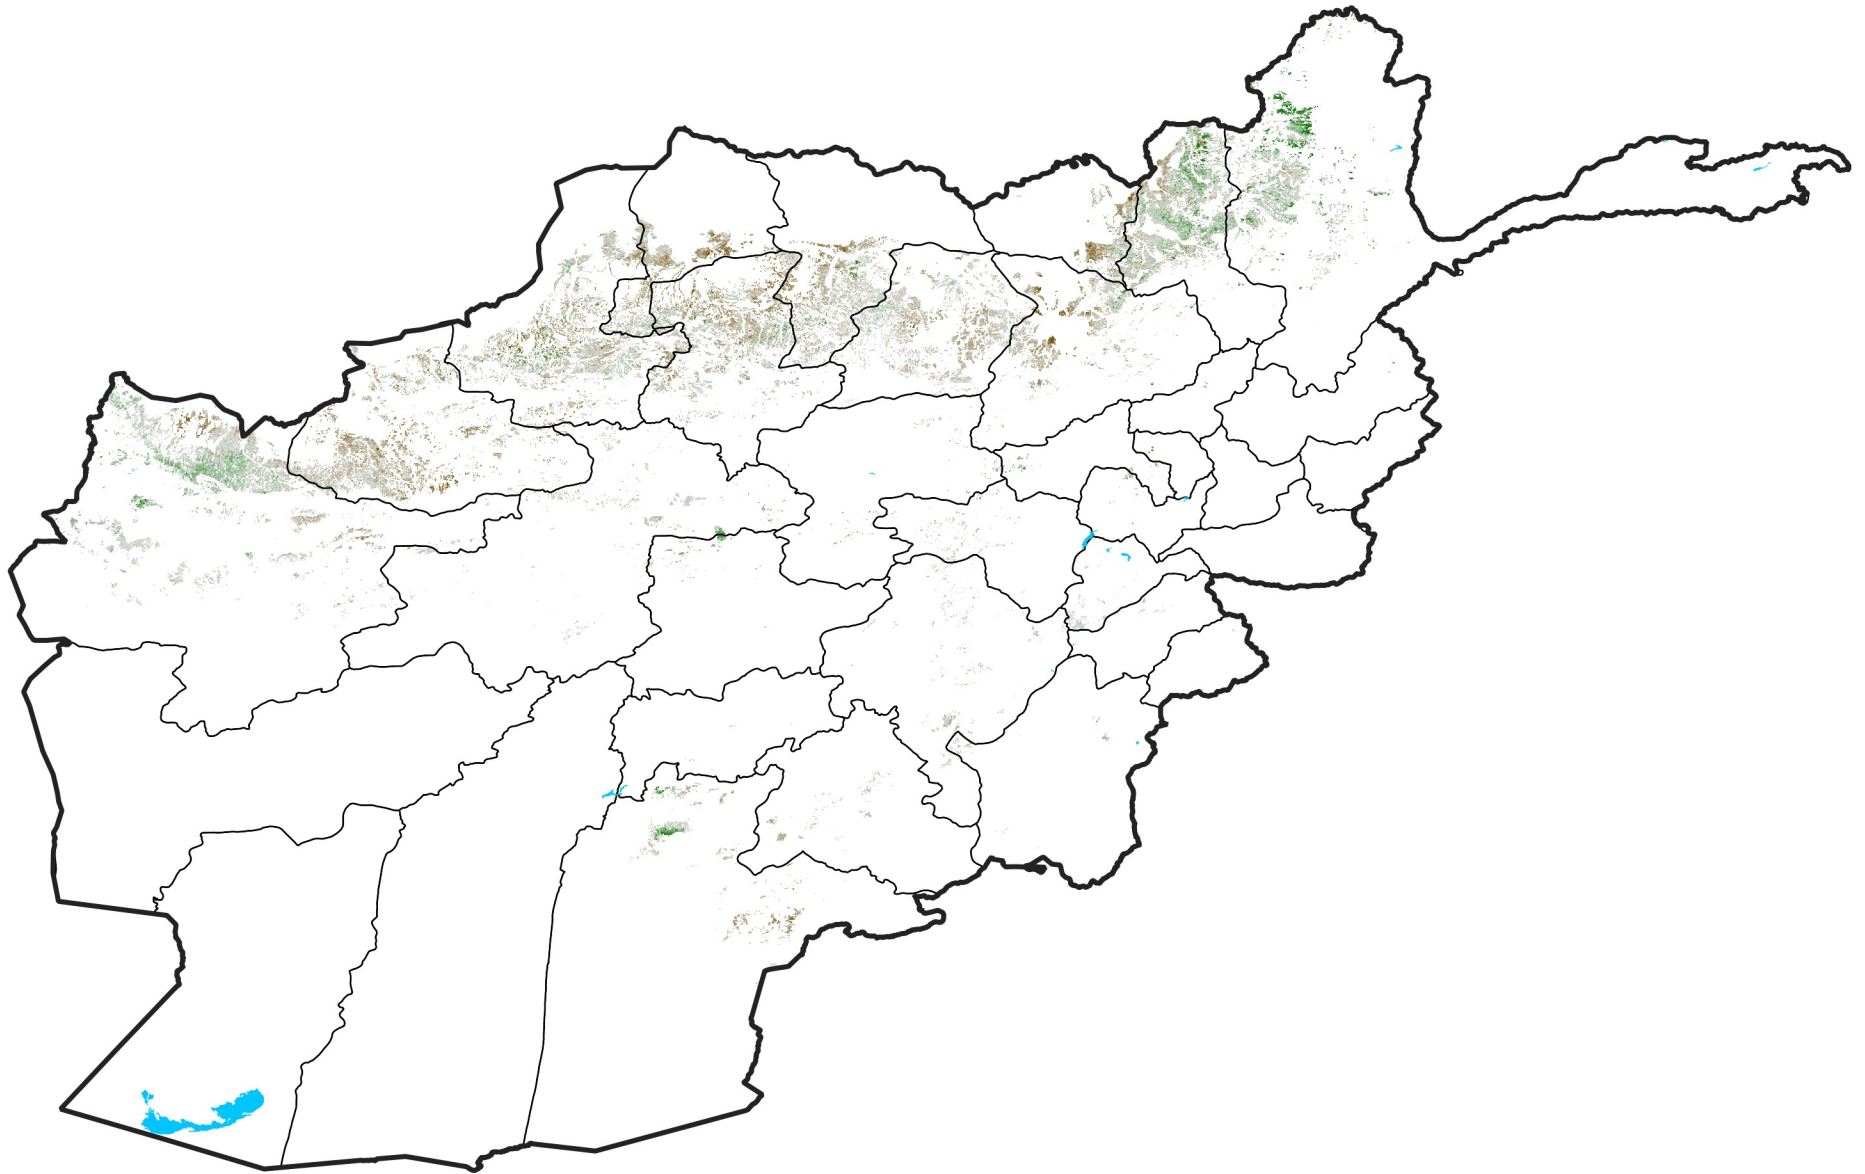

Afghanistan Rainfed Agricultural Areas

NDVI Anomaly

2022 minus Mean (2012 - 2021)

Period 21 / Apr 06 - 15, 2022

NDVI Anomaly

Negative

No Difference

Positive