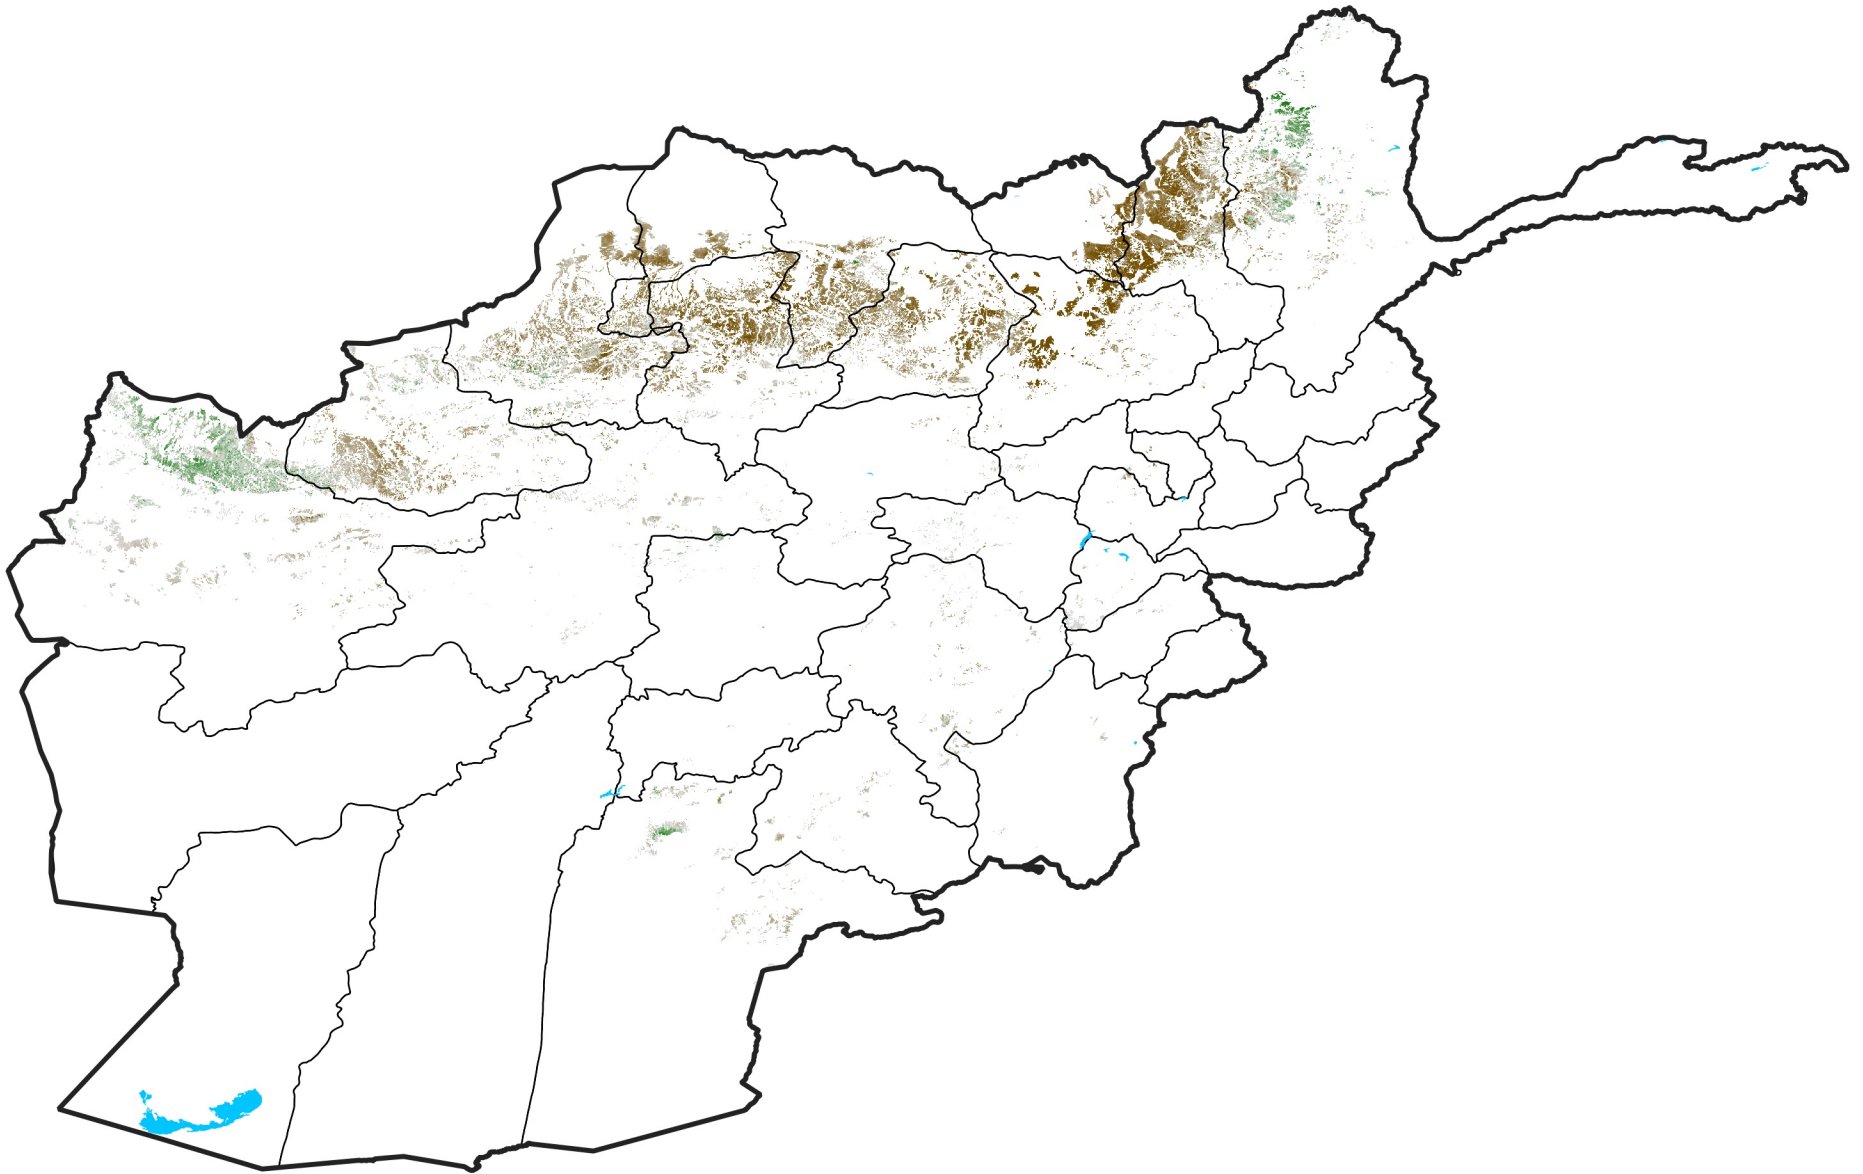

Afghanistan Rainfed Agricultural Areas

NDVI Anomaly

2022 minus Mean (2012 - 2021)

Period 28 / May 11 - 20, 2022

NDVI Anomaly

< -0.3 -0.2 -0.1 -0.05 0.05 0.1 0.2 >0.3

Negative

No Difference

Positive