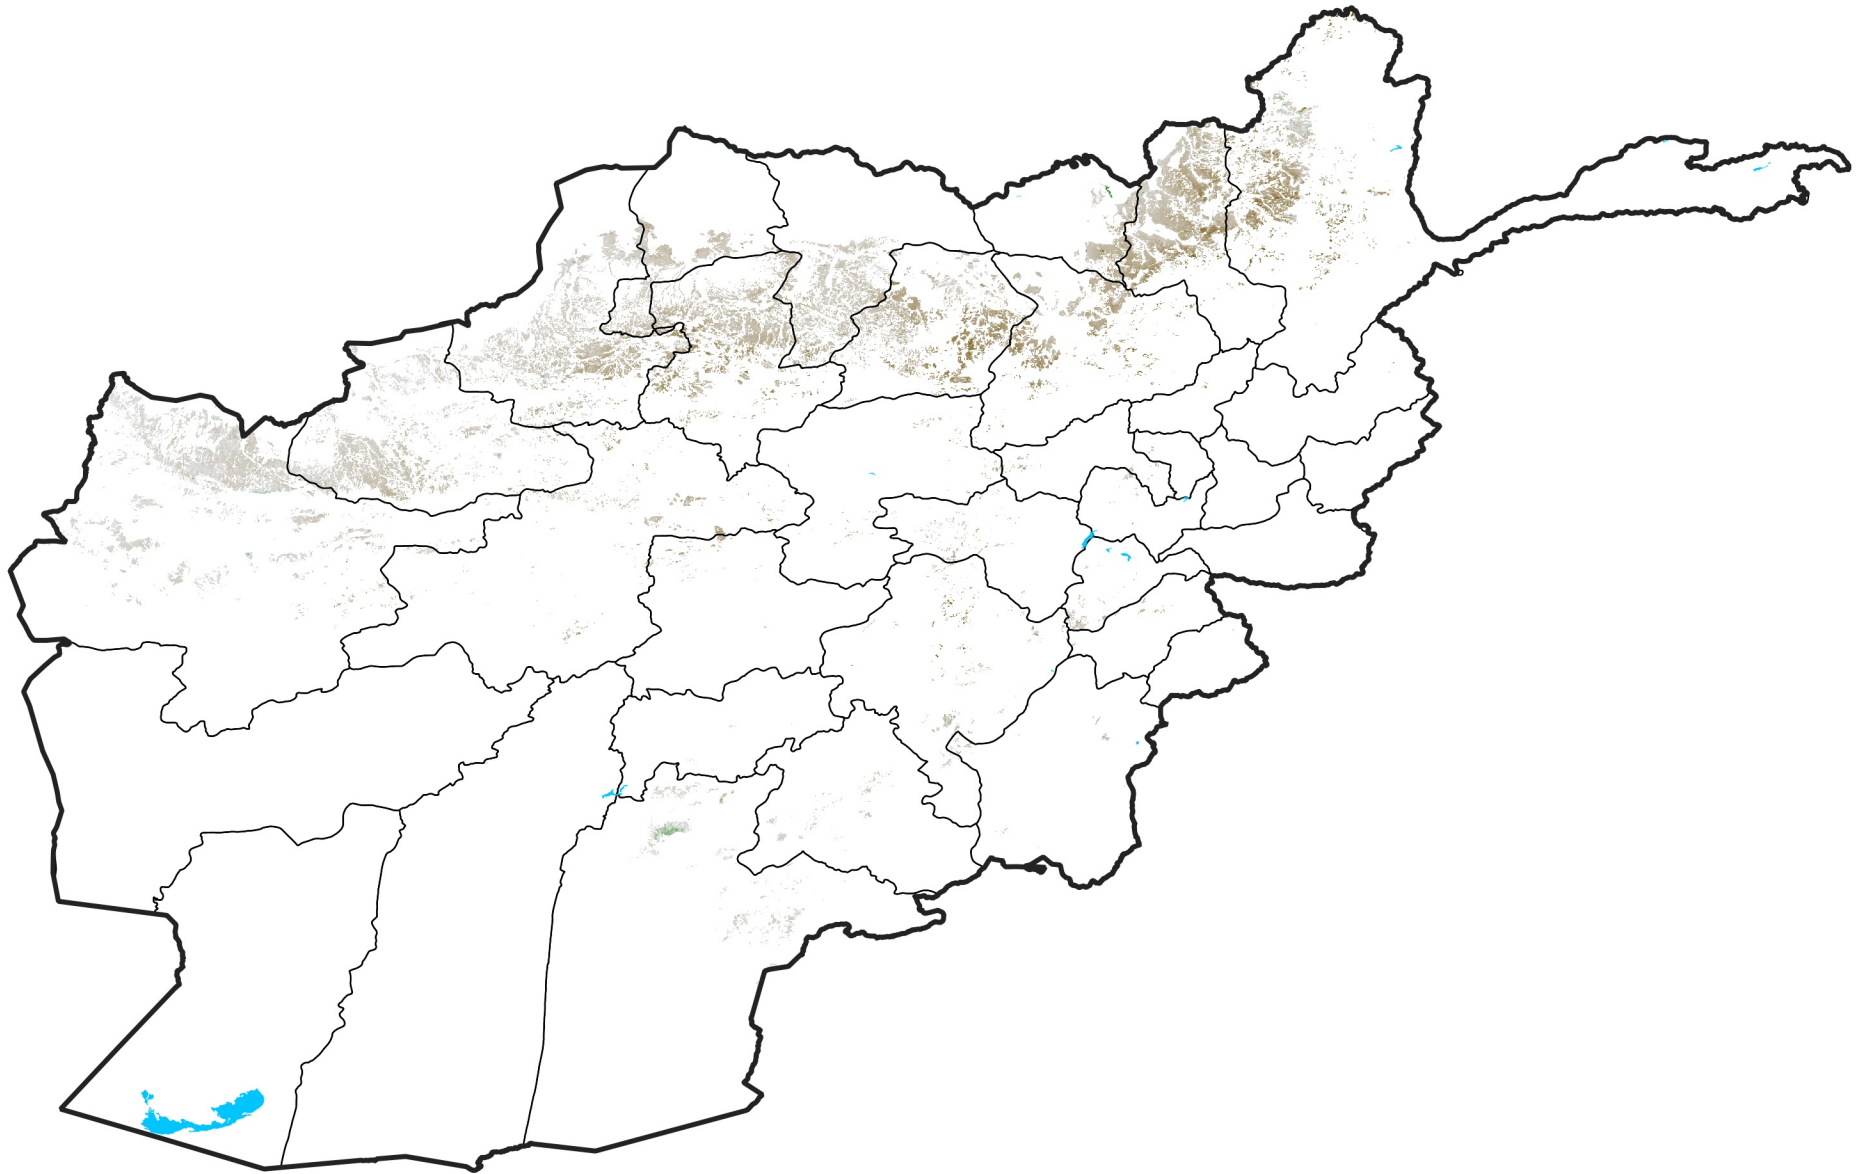

Afghanistan Rainfed Agricultural Areas

NDVI Anomaly

2022 minus Mean (2012 - 2021)

Period 38 / Jul 01 - 10, 2022

NDVI Anomaly

< -0.3 -0.2 -0.1 -0.05 0.05 0.1 0.2 >0.3

Negative

No Difference

Positive