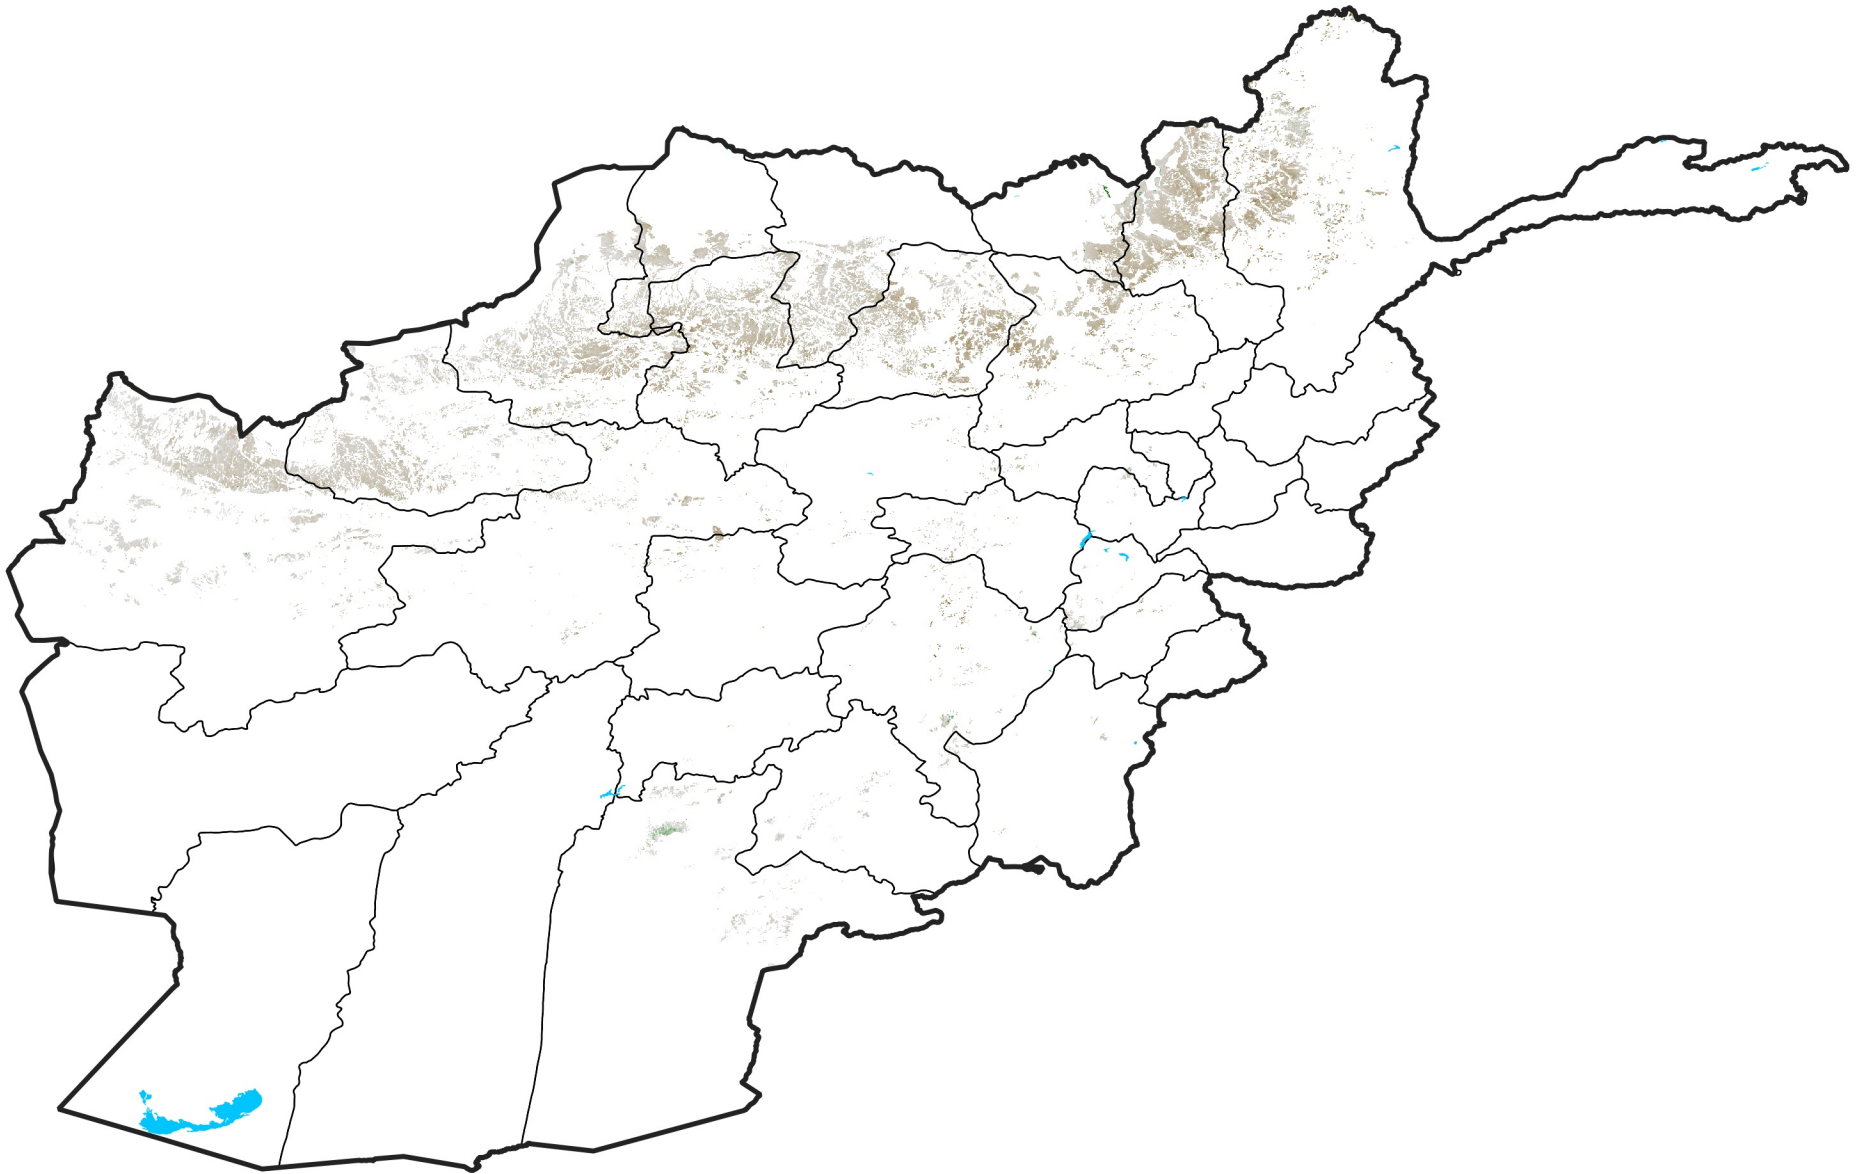

Afghanistan Rainfed Agricultural Areas

NDVI Anomaly

2022 minus Mean (2012 - 2021)

Period 41 / Jul 16 - 25, 2022

NDVI Anomaly

< -0.3 -0.2 -0.1 -0.05 0.05 0.1 0.2 >0.3

Negative

No Difference

Positive