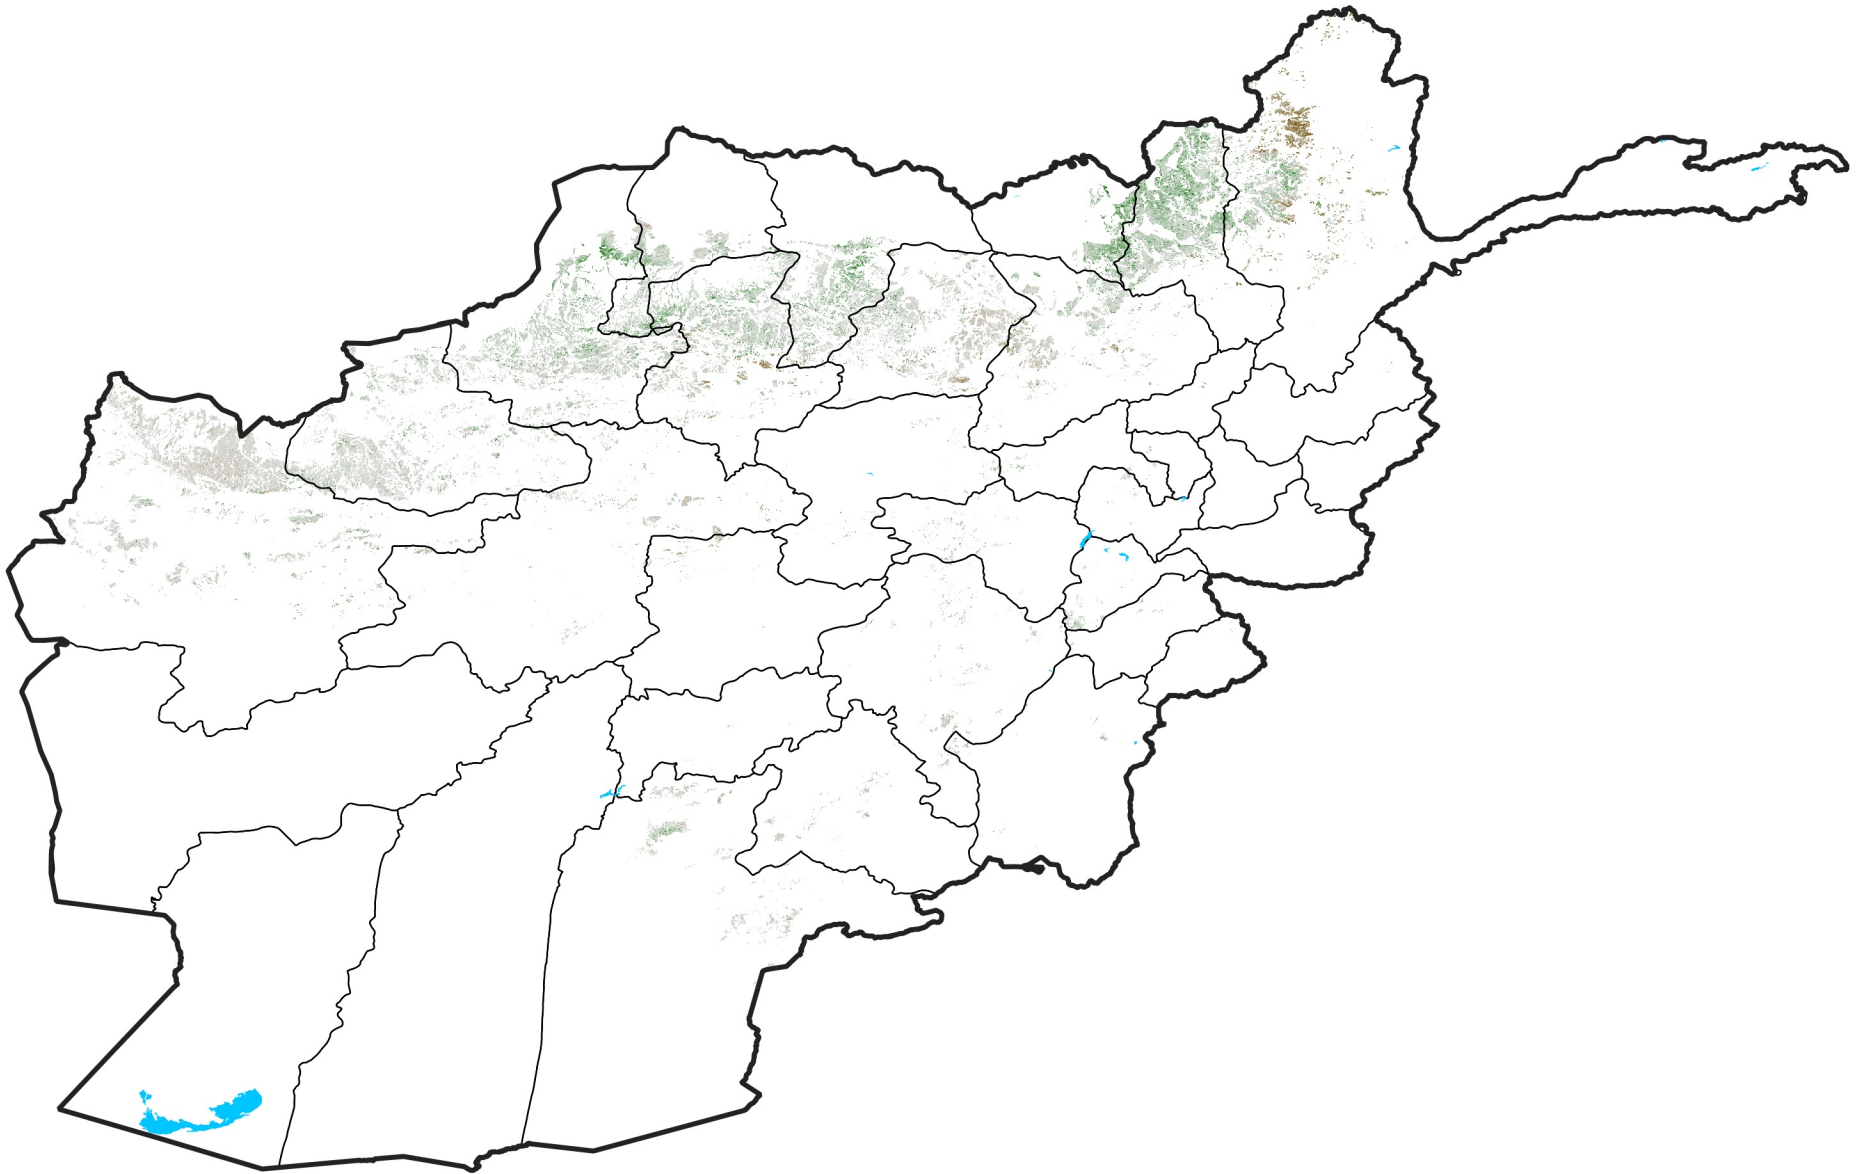

# Afghanistan Rainfed Agricultural Areas

## NDVI Anomaly

2022 minus Mean (2012 - 2021)

Period 67 / Nov 26 - Dec 05, 2022

### NDVI Anomaly

< -0.3   -0.2   -0.1   -0.05   0.05   0.1   0.2   >0.3

Negative

No Difference

Positive