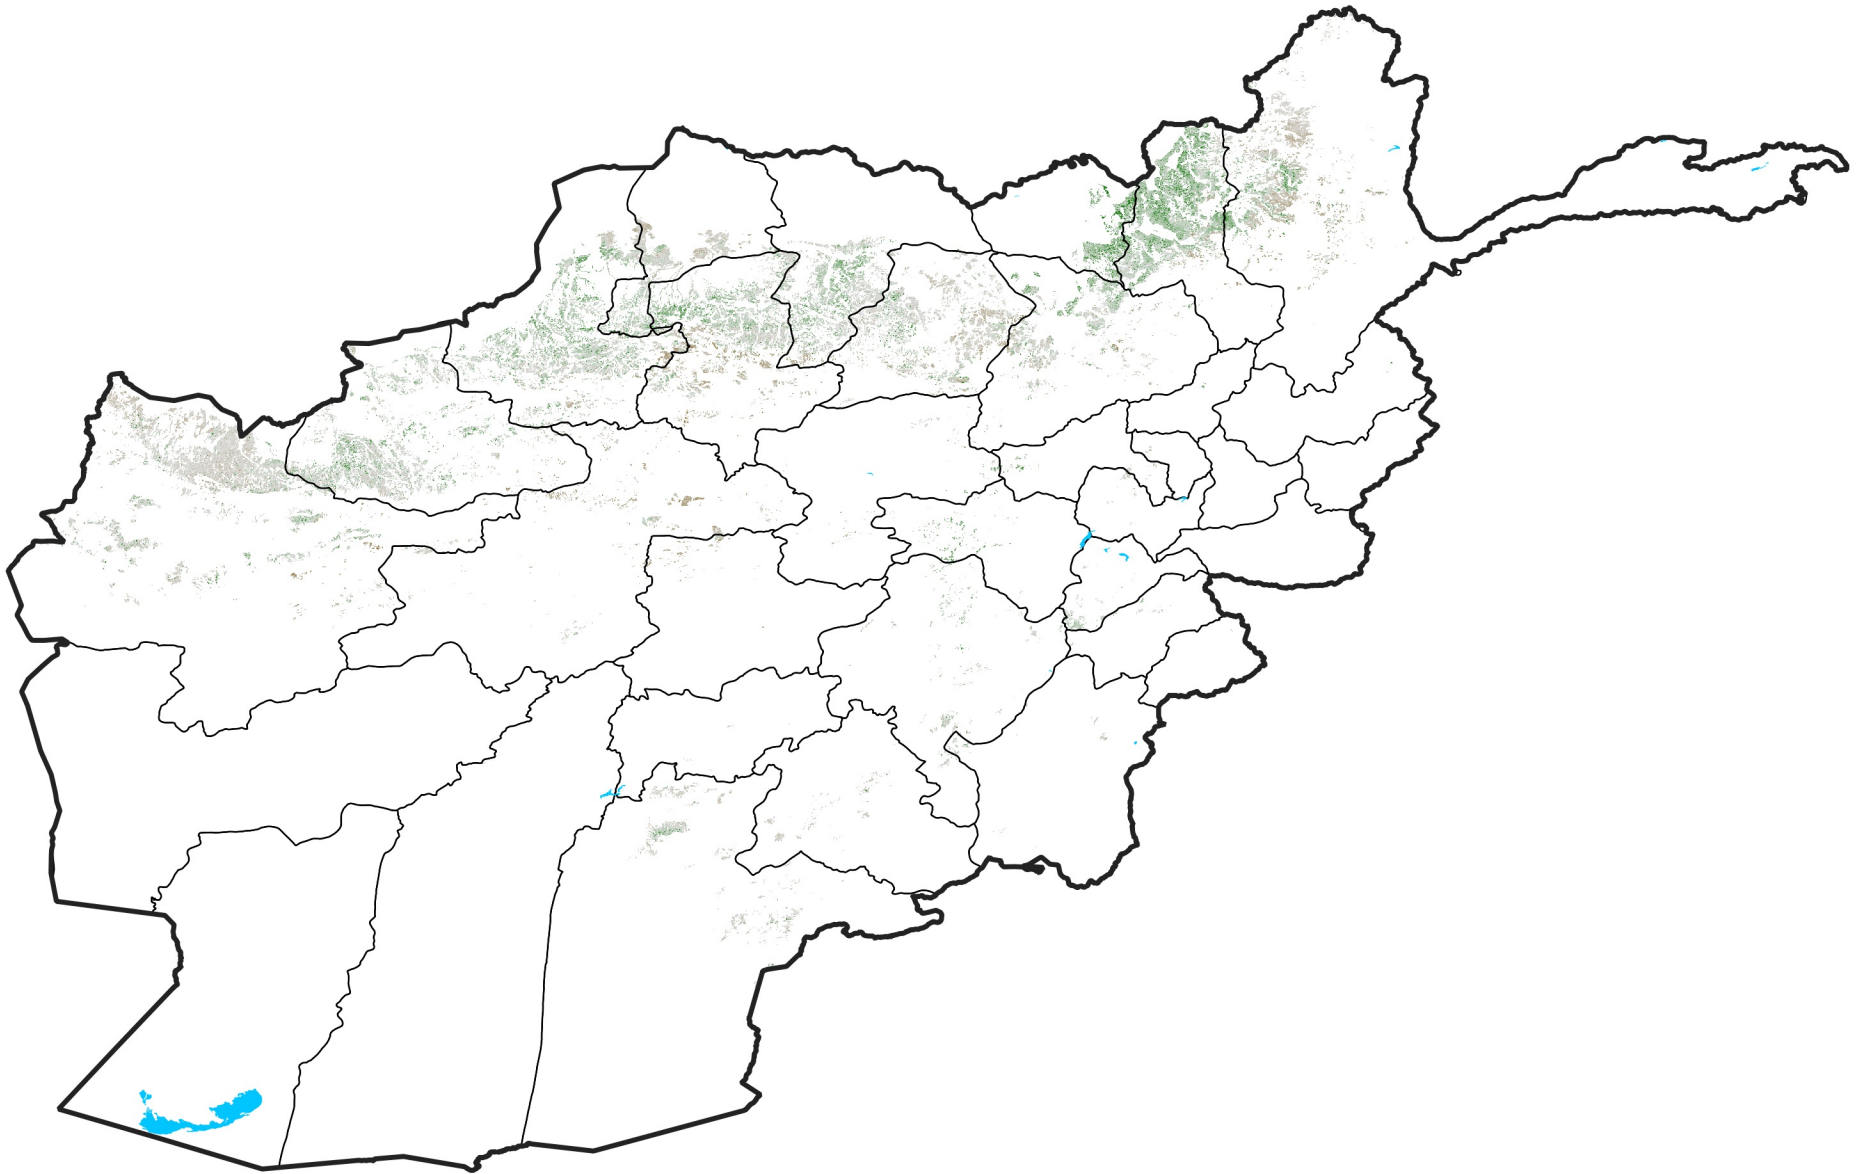

Afghanistan Rainfed Agricultural Areas

NDVI Anomaly

2022 minus Mean (2012 - 2021)

Period 72 / Dec 21 - 31, 2022

NDVI Anomaly

< -0.3 -0.2 -0.1 -0.05 0.05 0.1 0.2 >0.3

Negative

No Difference

Positive