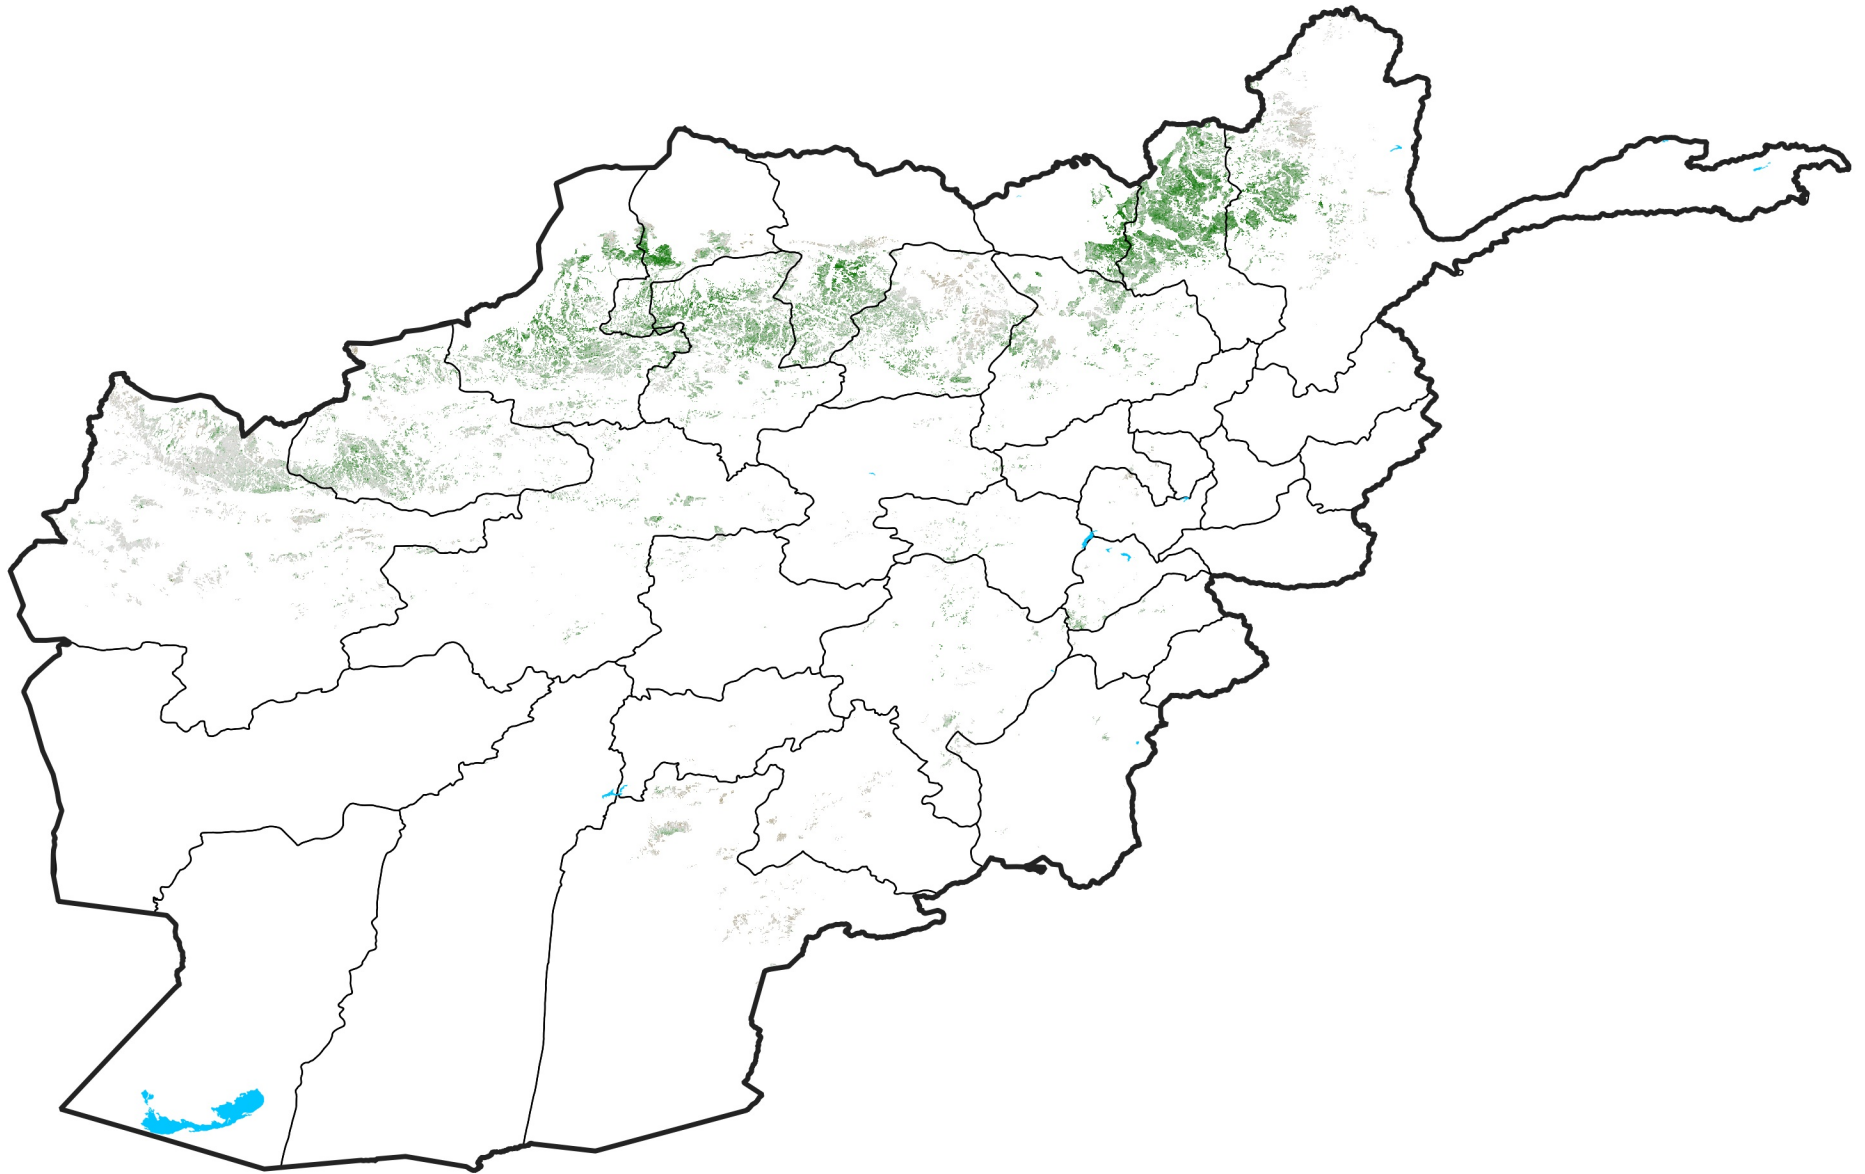

# Afghanistan Rainfed Agricultural Areas

## NDVI Anomaly

2023 minus Mean (2012 - 2021)

Period 14 / Mar 01 - 10, 2023

### NDVI Anomaly

< -0.3   -0.2   -0.1   -0.05   0.05   0.1   0.2   >0.3

Negative

No Difference

Positive