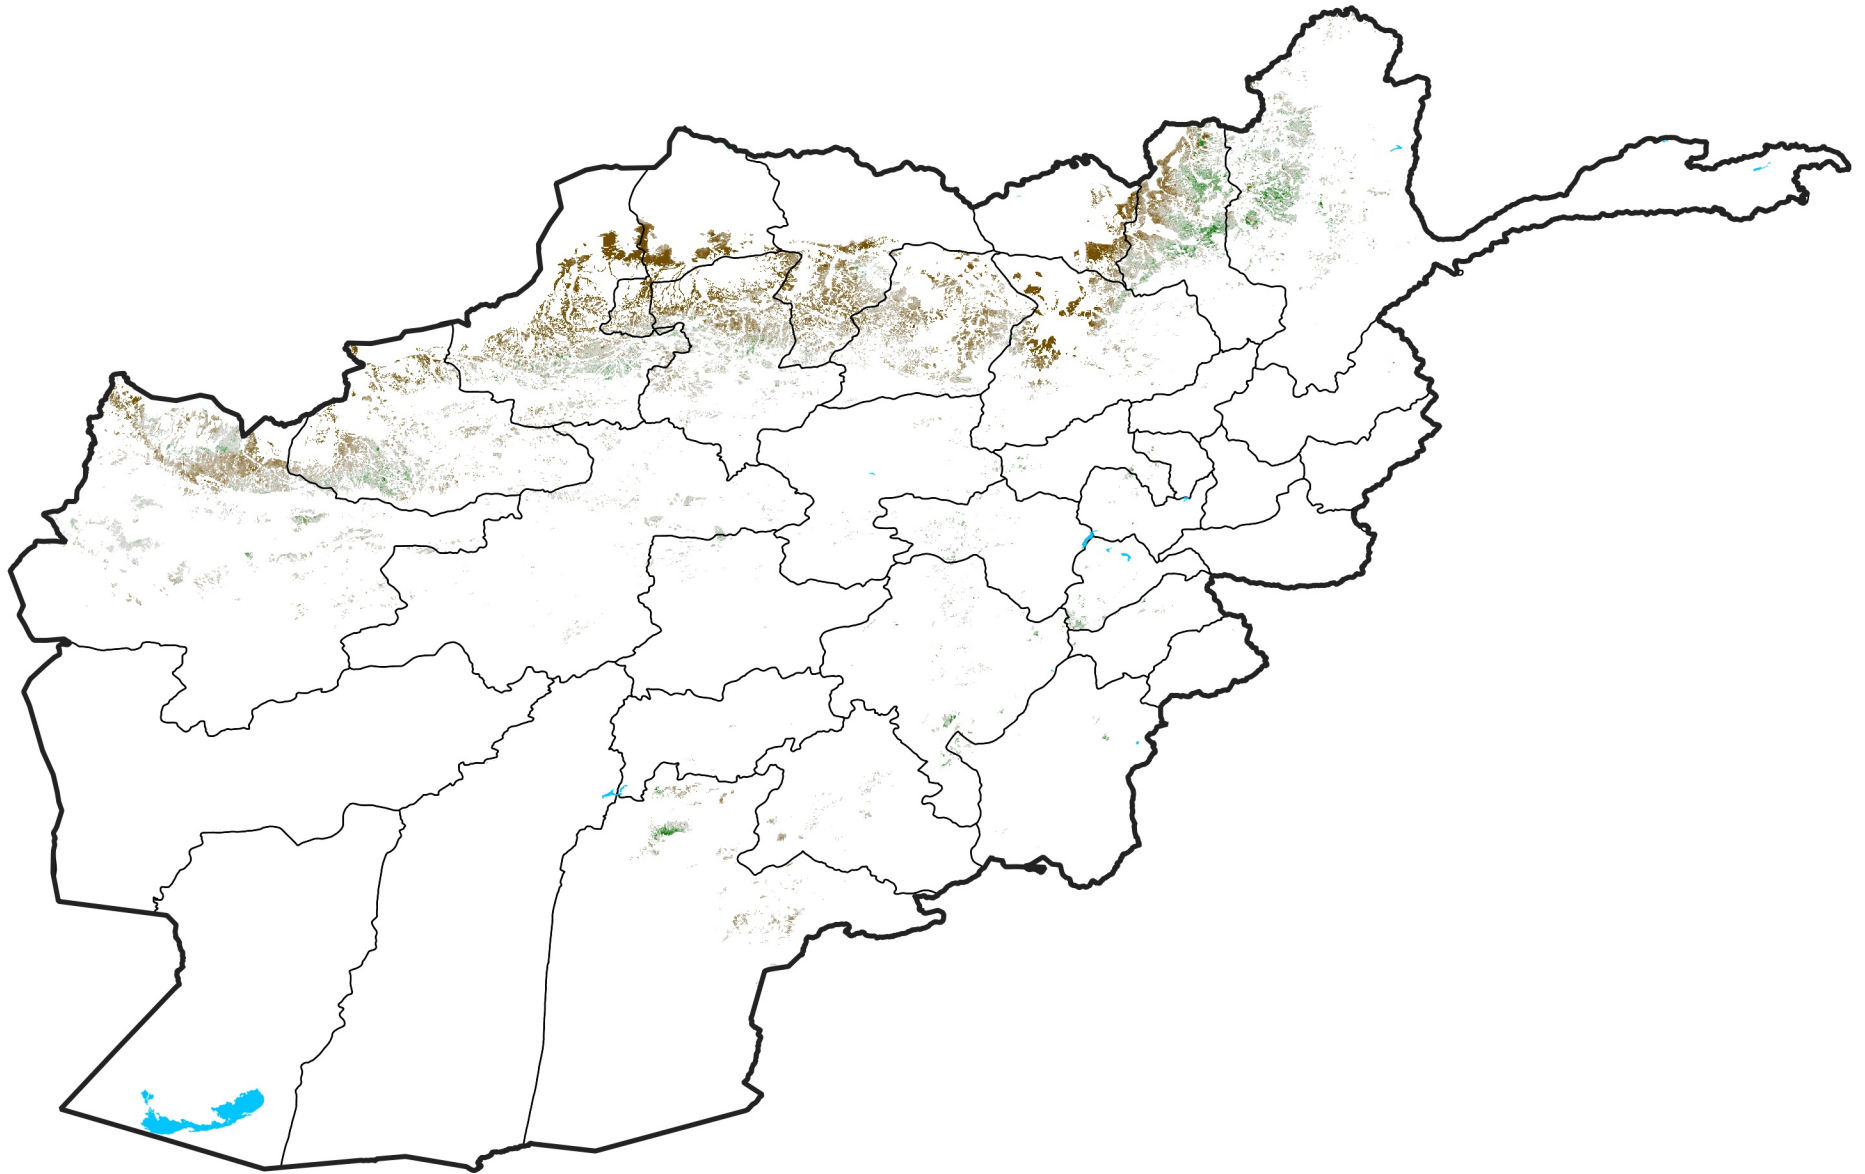

Afghanistan Rainfed Agricultural Areas

NDVI Anomaly

2023 minus Mean (2012 - 2021)

Period 24 / Apr 21 - 30, 2023

NDVI Anomaly

< -0.3 -0.2 -0.1 -0.05 0.05 0.1 0.2 >0.3

Negative

No Difference

Positive