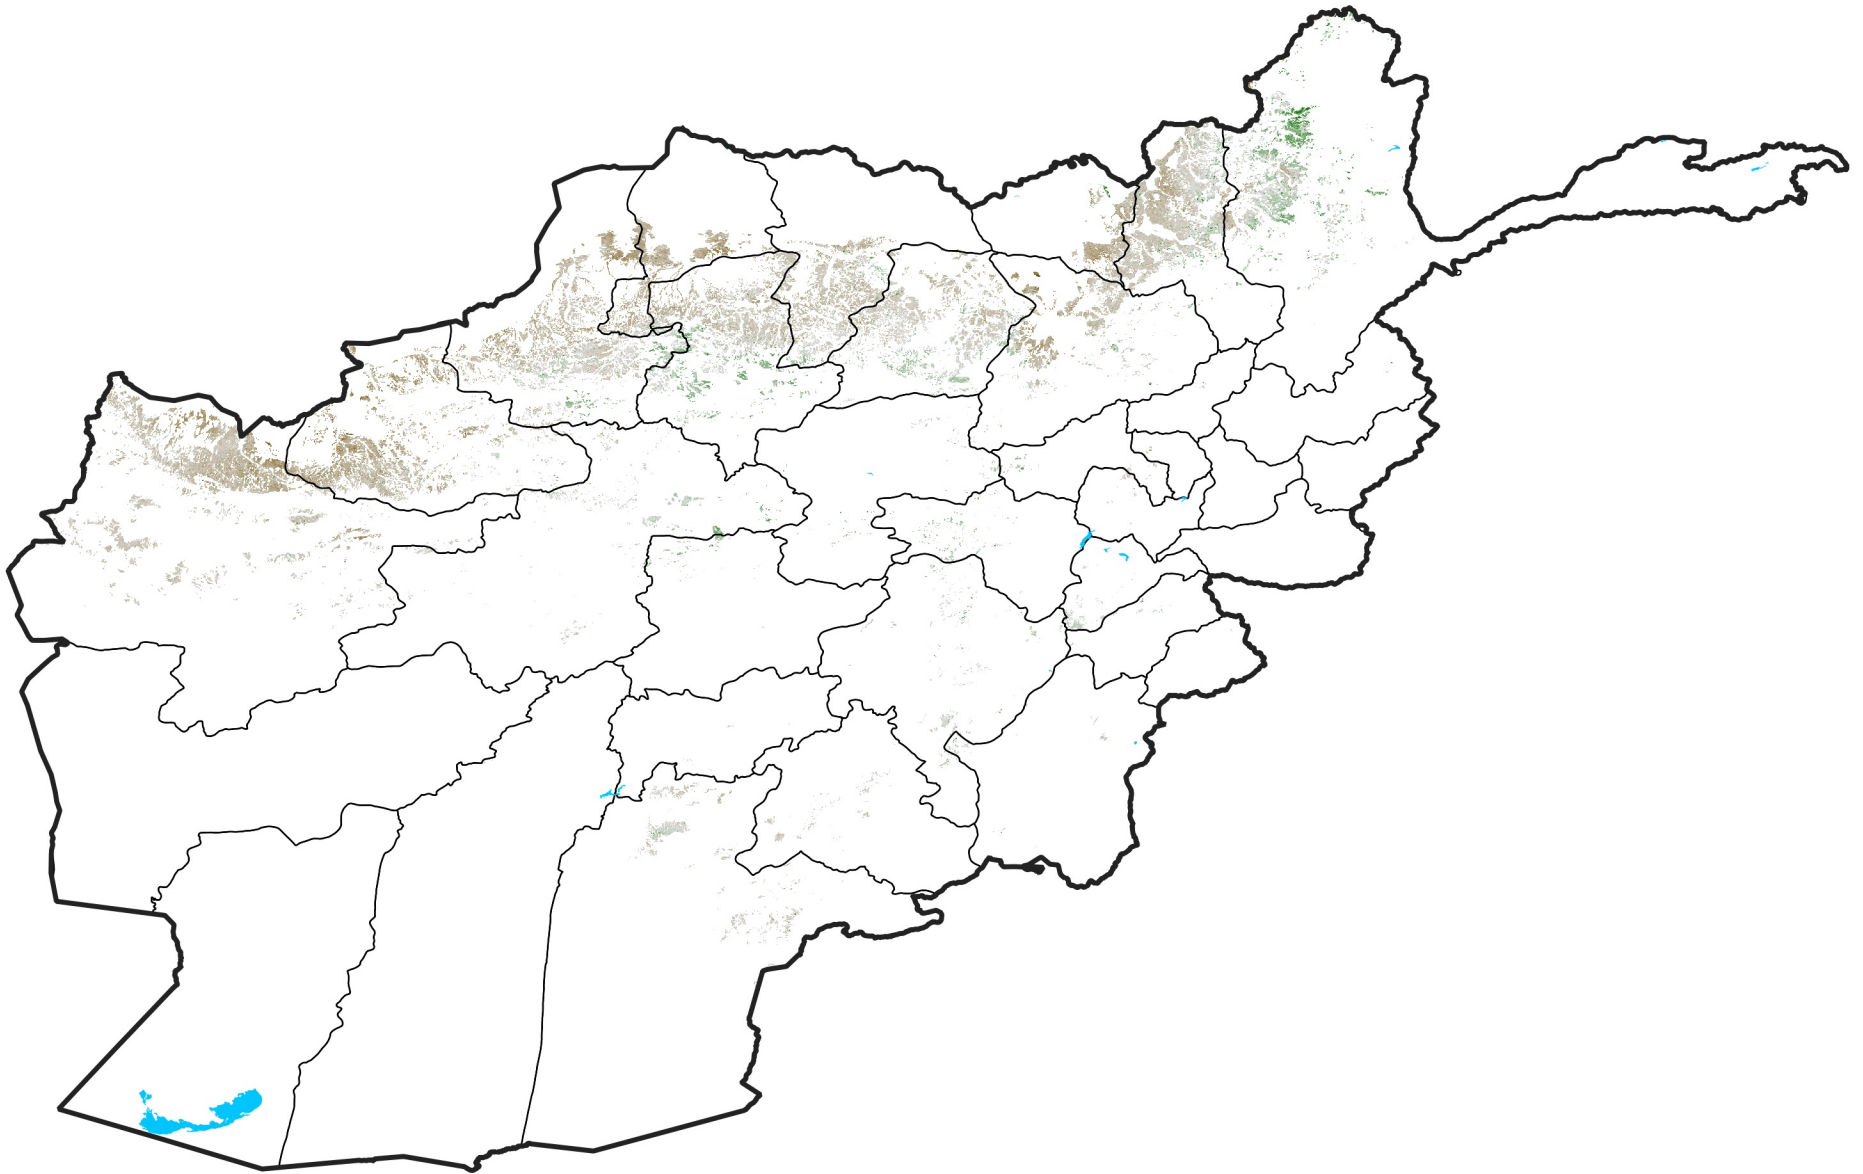

# Afghanistan Rainfed Agricultural Areas

## NDVI Anomaly

2023 minus Mean (2012 - 2021)

Period 72 / Dec 21 - 31, 2023

### NDVI Anomaly

< -0.3   -0.2   -0.1   -0.05   0.05   0.1   0.2   >0.3

Negative

No Difference

Positive