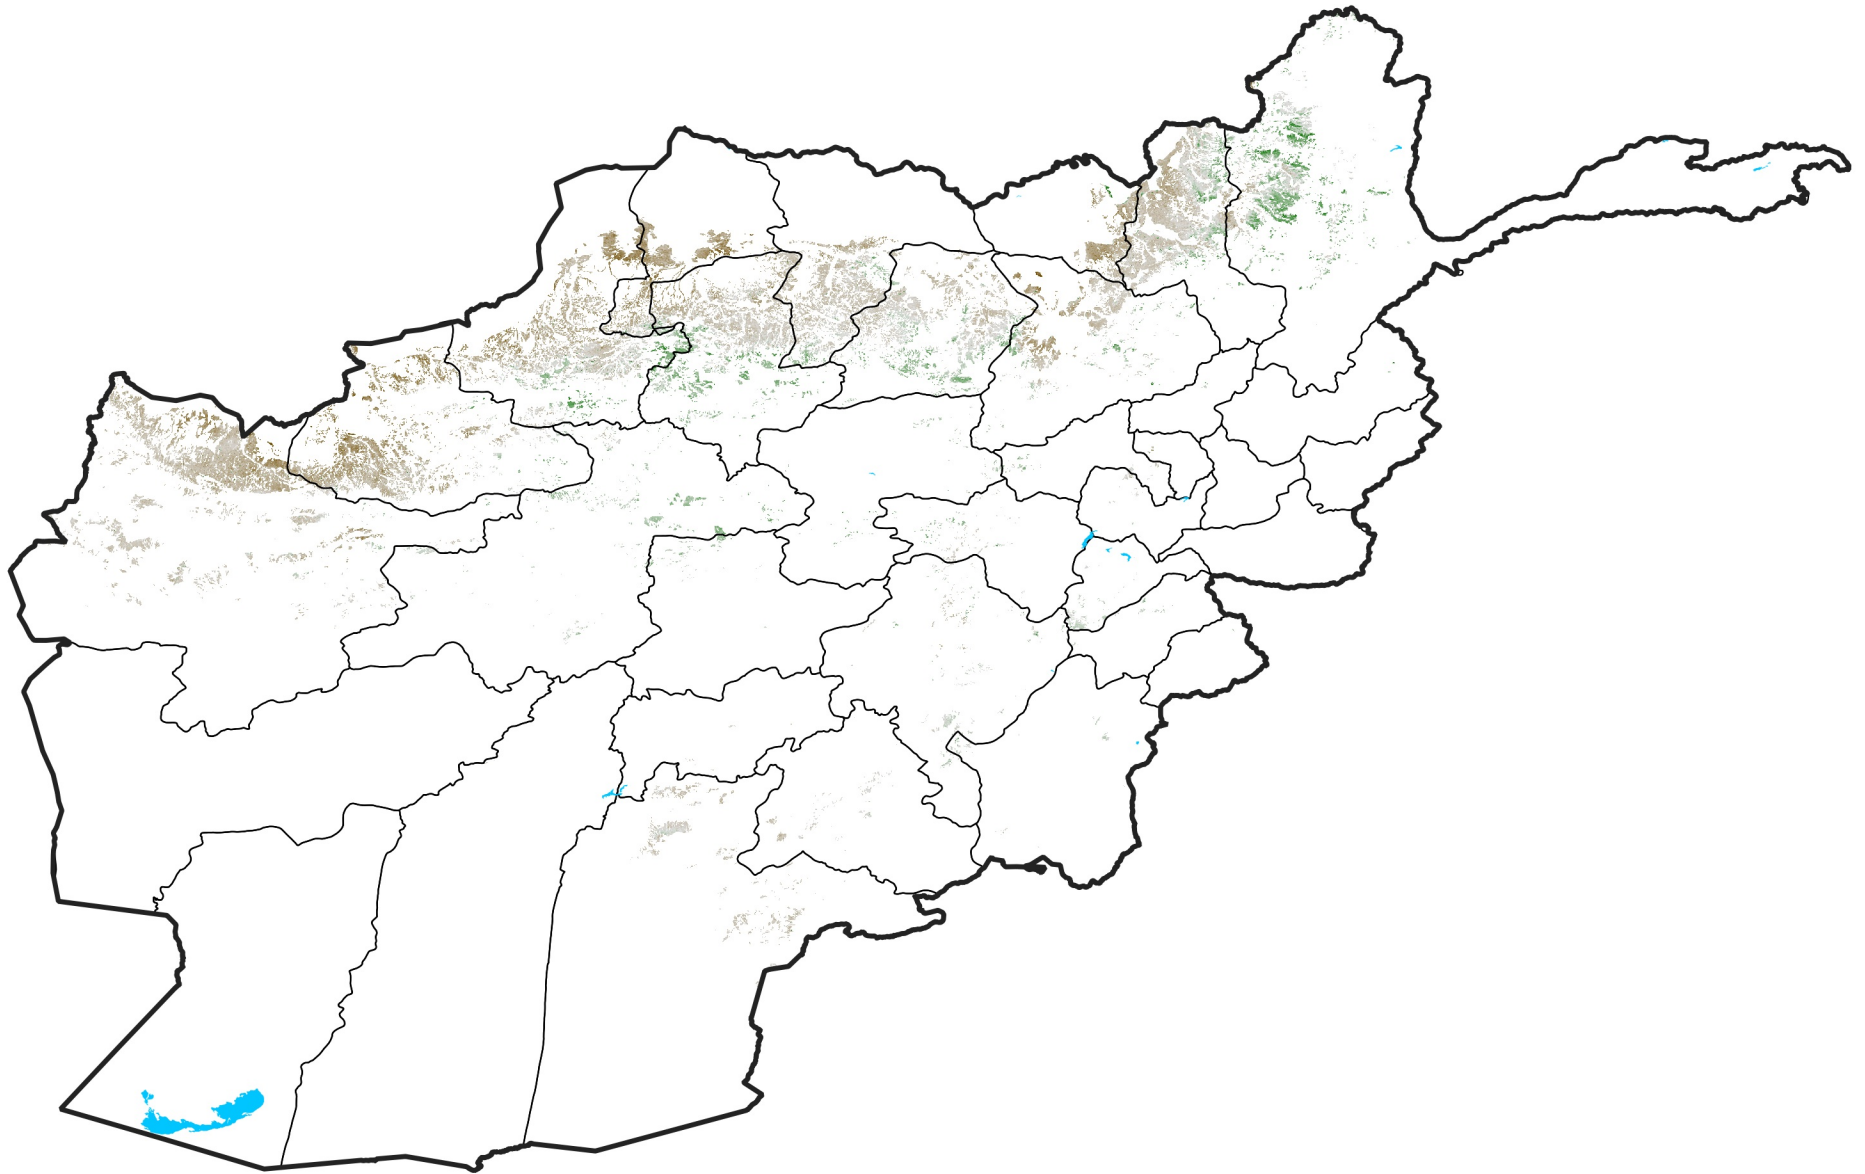

Afghanistan Rainfed Agricultural Areas

NDVI Anomaly

2024 minus Mean (2012 - 2021)

Period 04 / Jan 11 - 20, 2024

NDVI Anomaly

Negative

No Difference

Positive