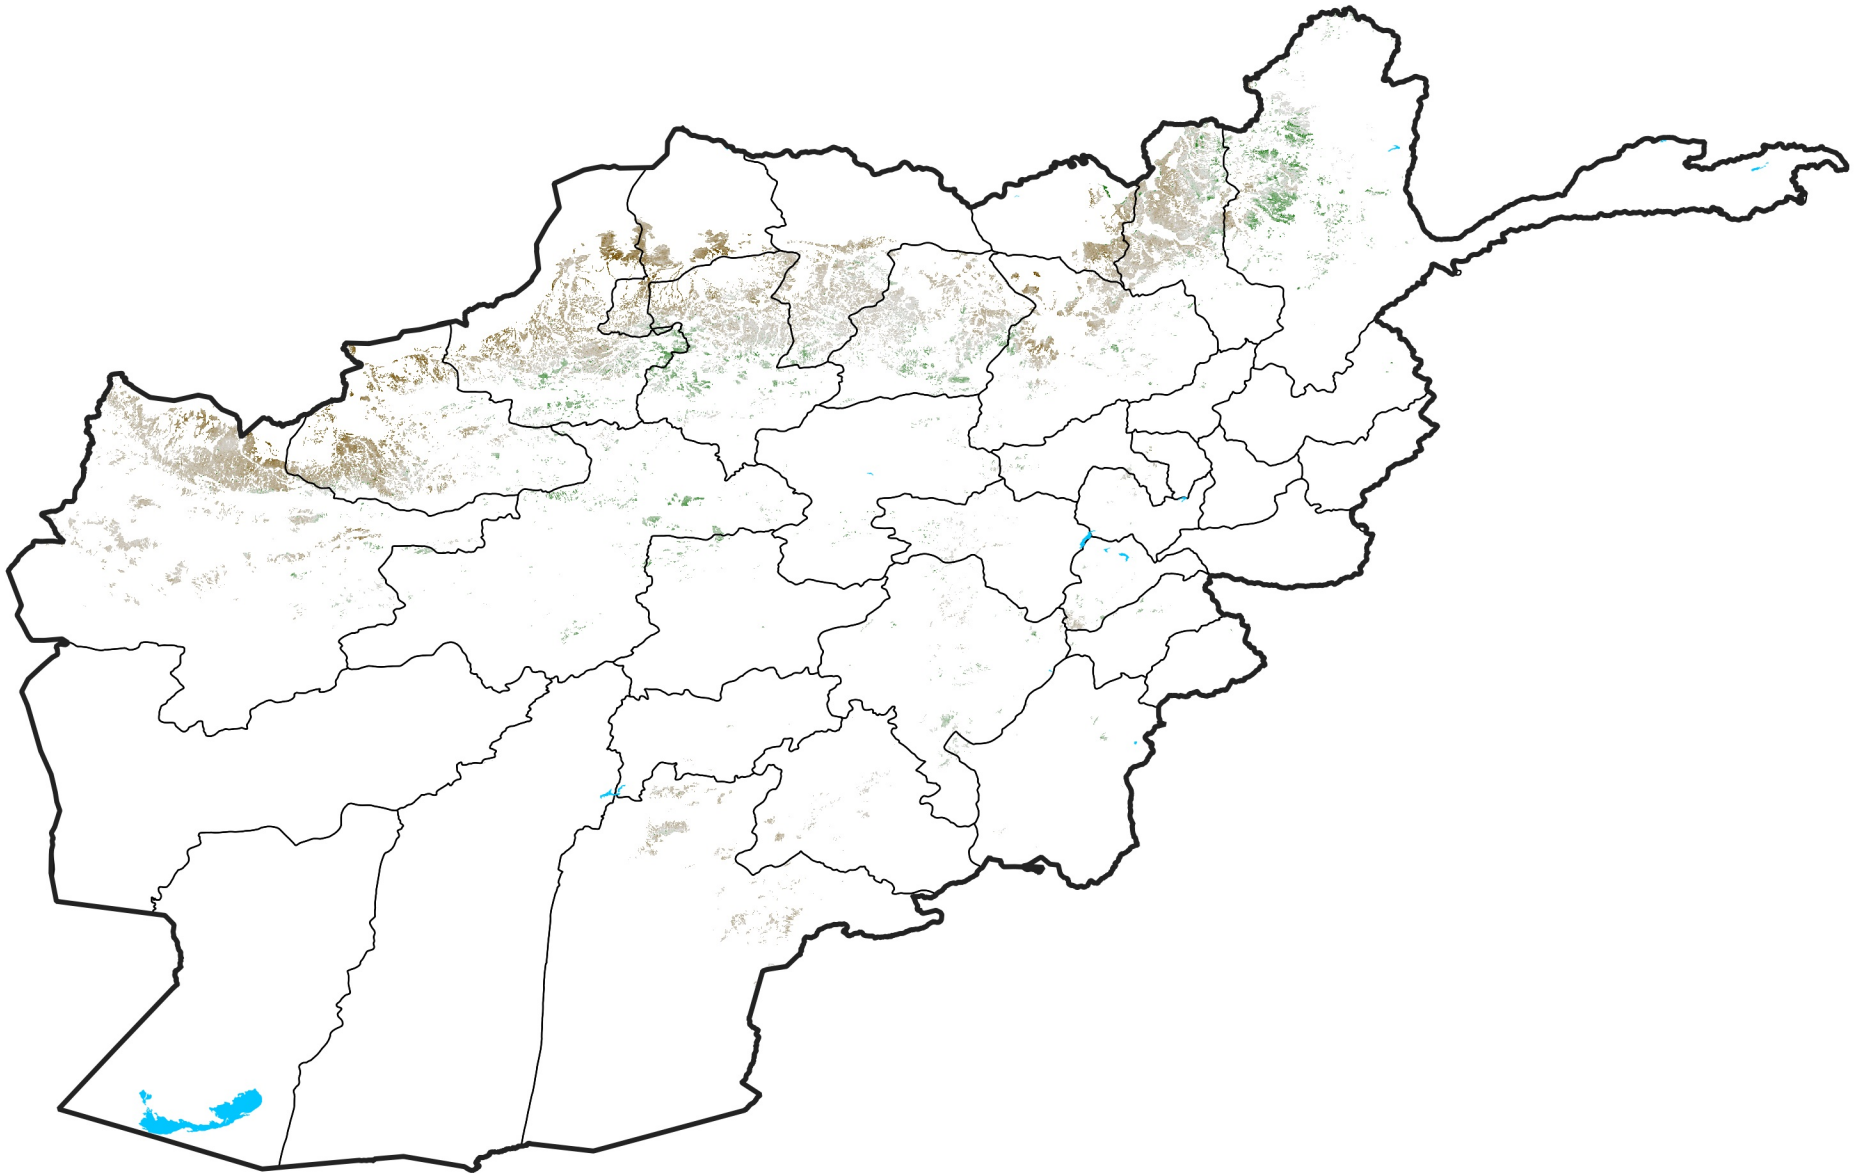

Afghanistan Rainfed Agricultural Areas

NDVI Anomaly

2024 minus Mean (2012 - 2021)

Period 09 / Feb 06 - 15, 2024

NDVI Anomaly

Negative

No Difference

Positive