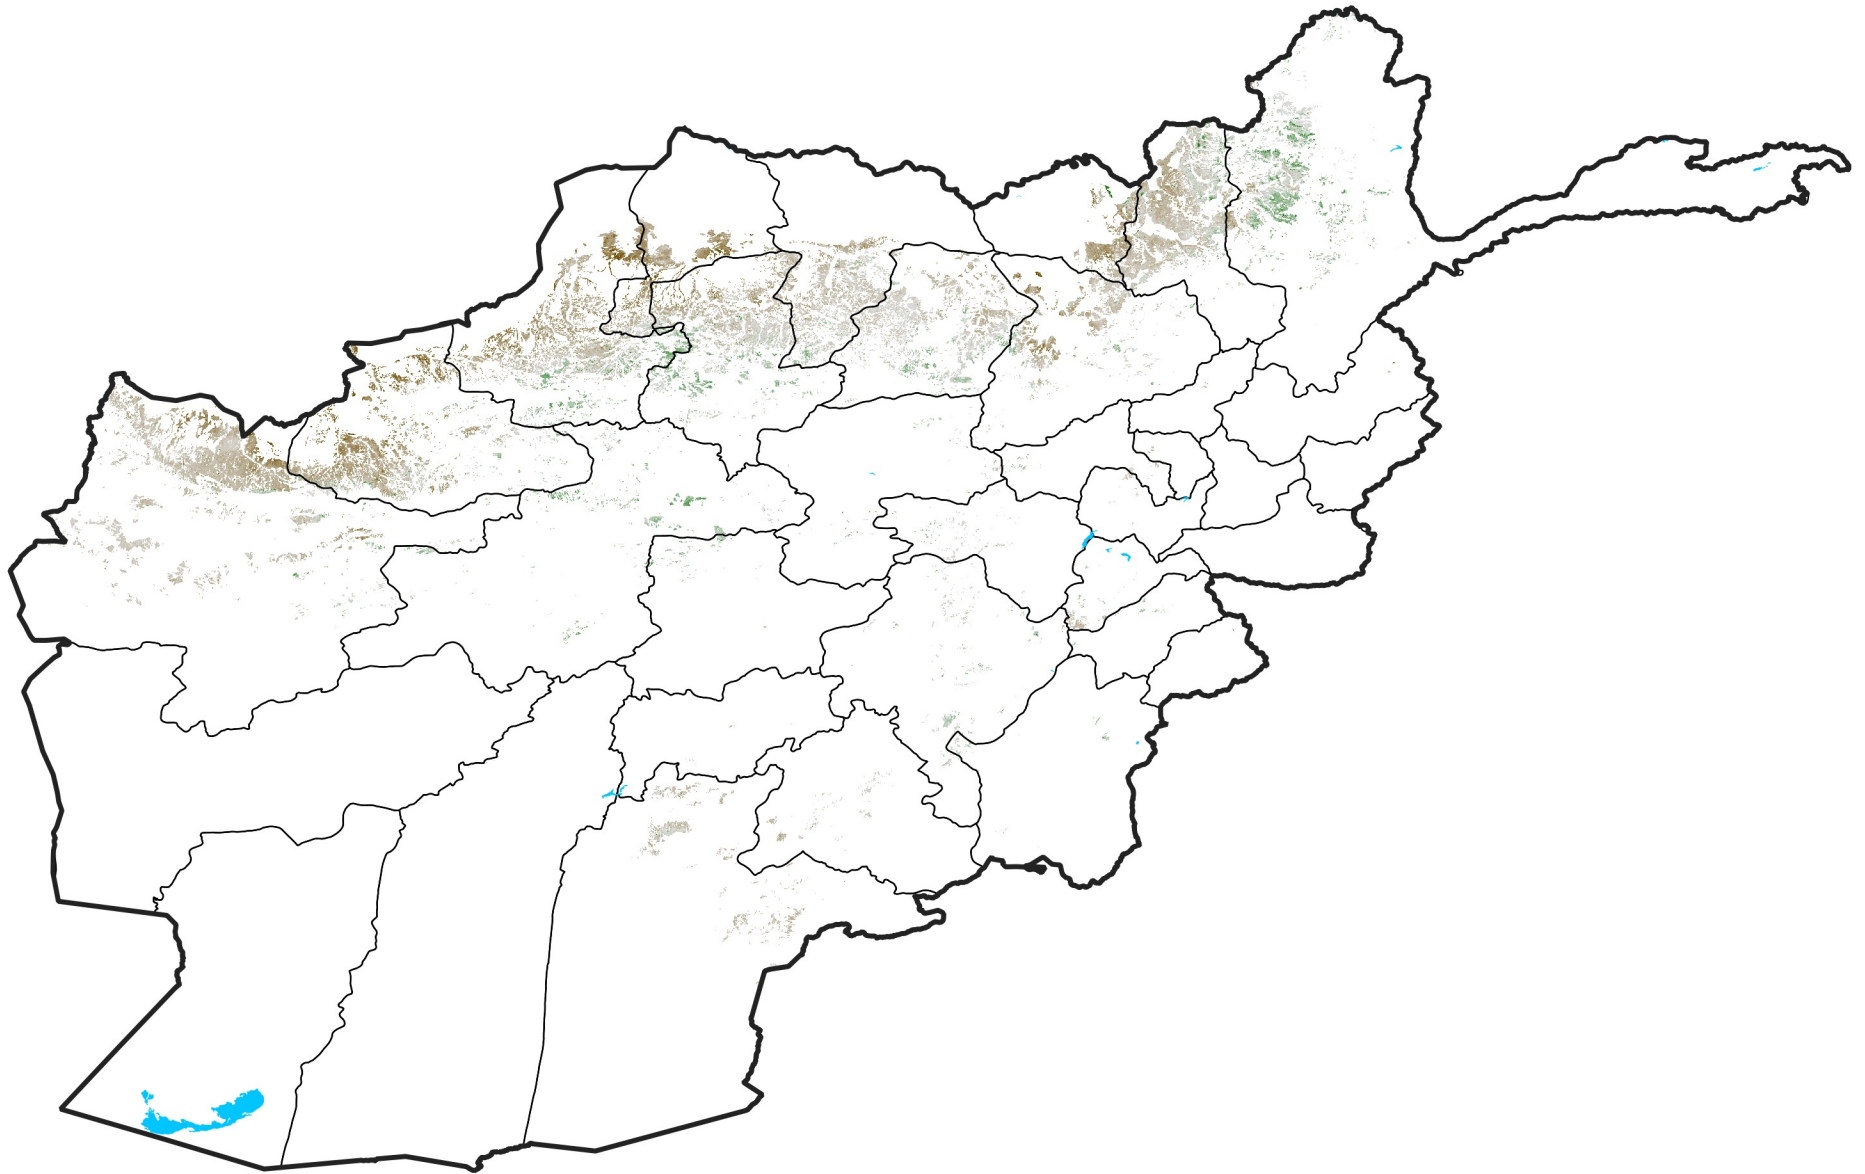

Afghanistan Rainfed Agricultural Areas

NDVI Anomaly

2024 minus Mean (2012 - 2021)

Period 10 / Feb 11 - 20, 2024

NDVI Anomaly

Negative

No Difference

Positive