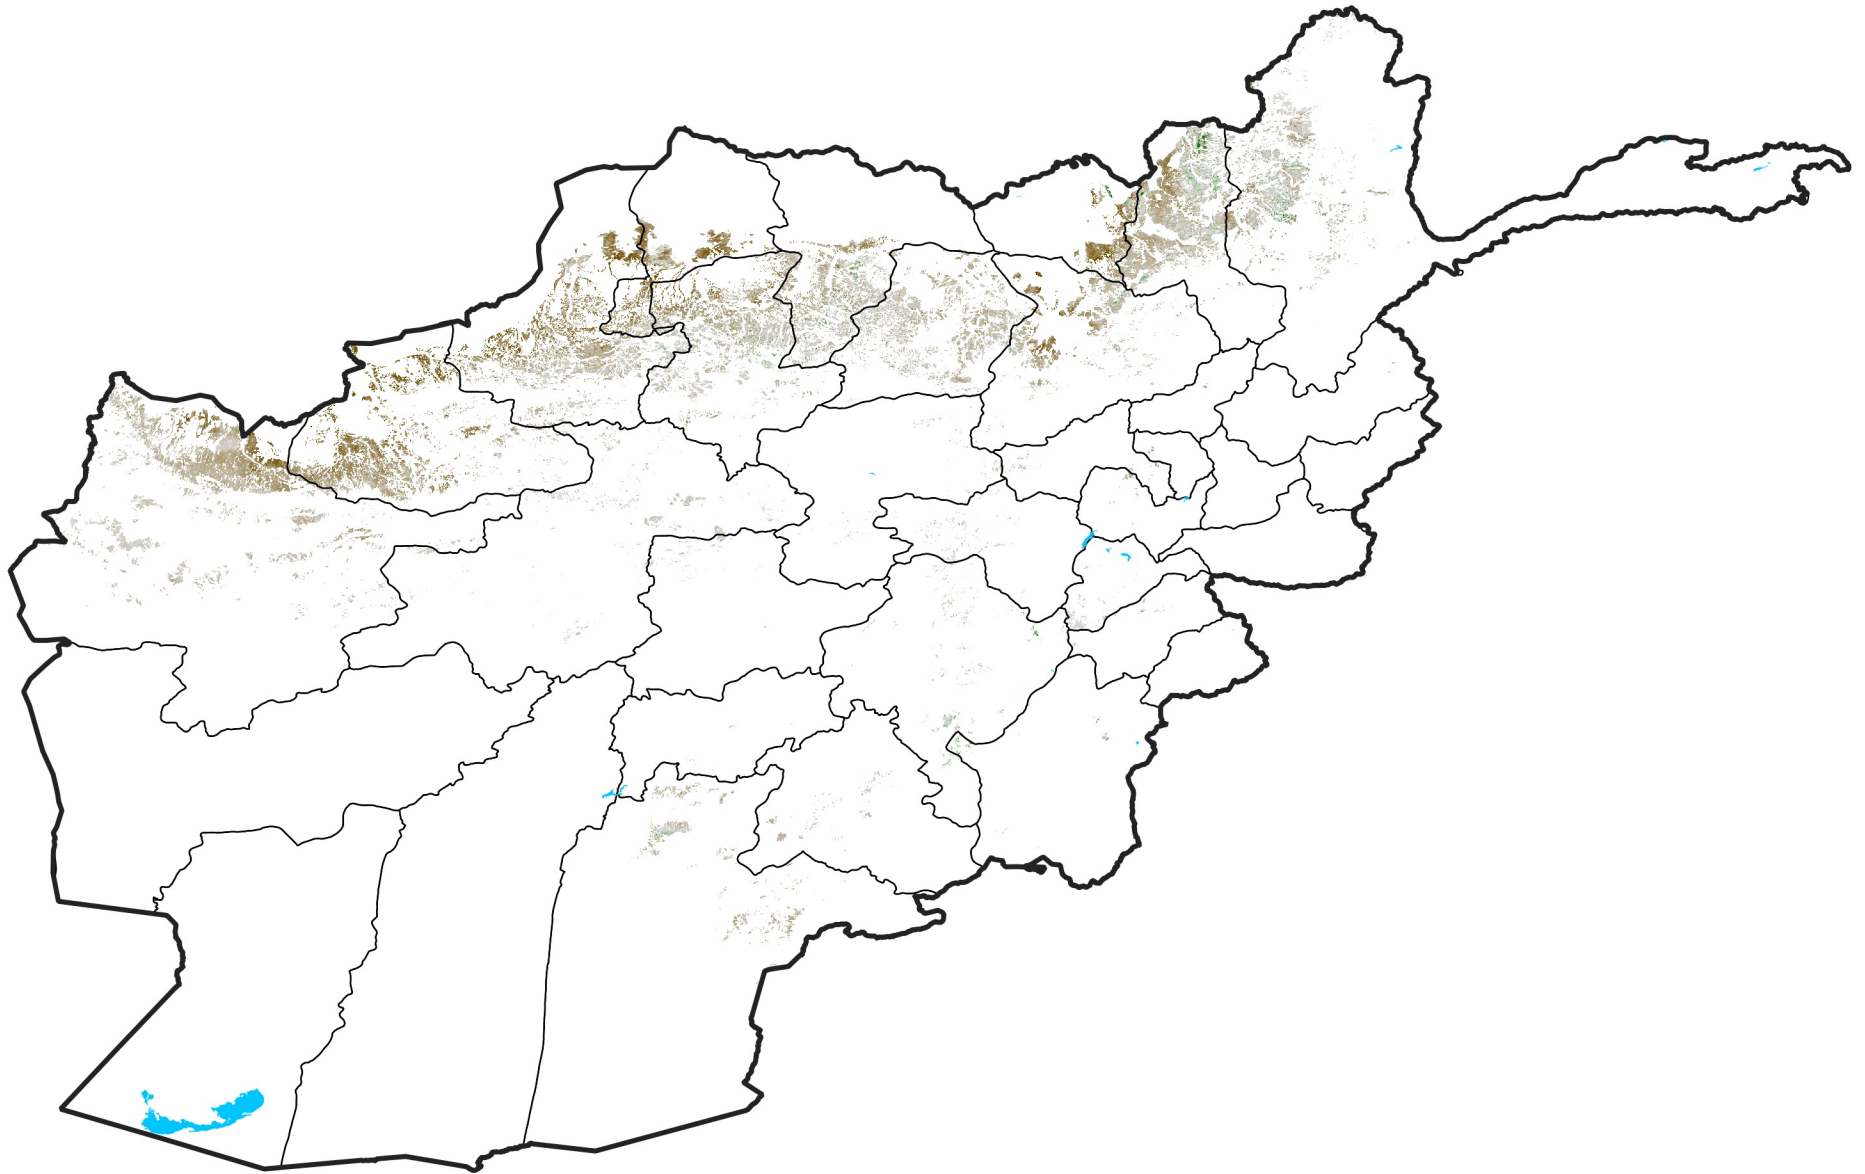

Afghanistan Rainfed Agricultural Areas

NDVI Anomaly

2024 minus Mean (2012 - 2021)

Period 16 / Mar 11 - 20, 2024

NDVI Anomaly

< -0.3 -0.2 -0.1 -0.05 0.05 0.1 0.2 >0.3

Negative

No Difference

Positive