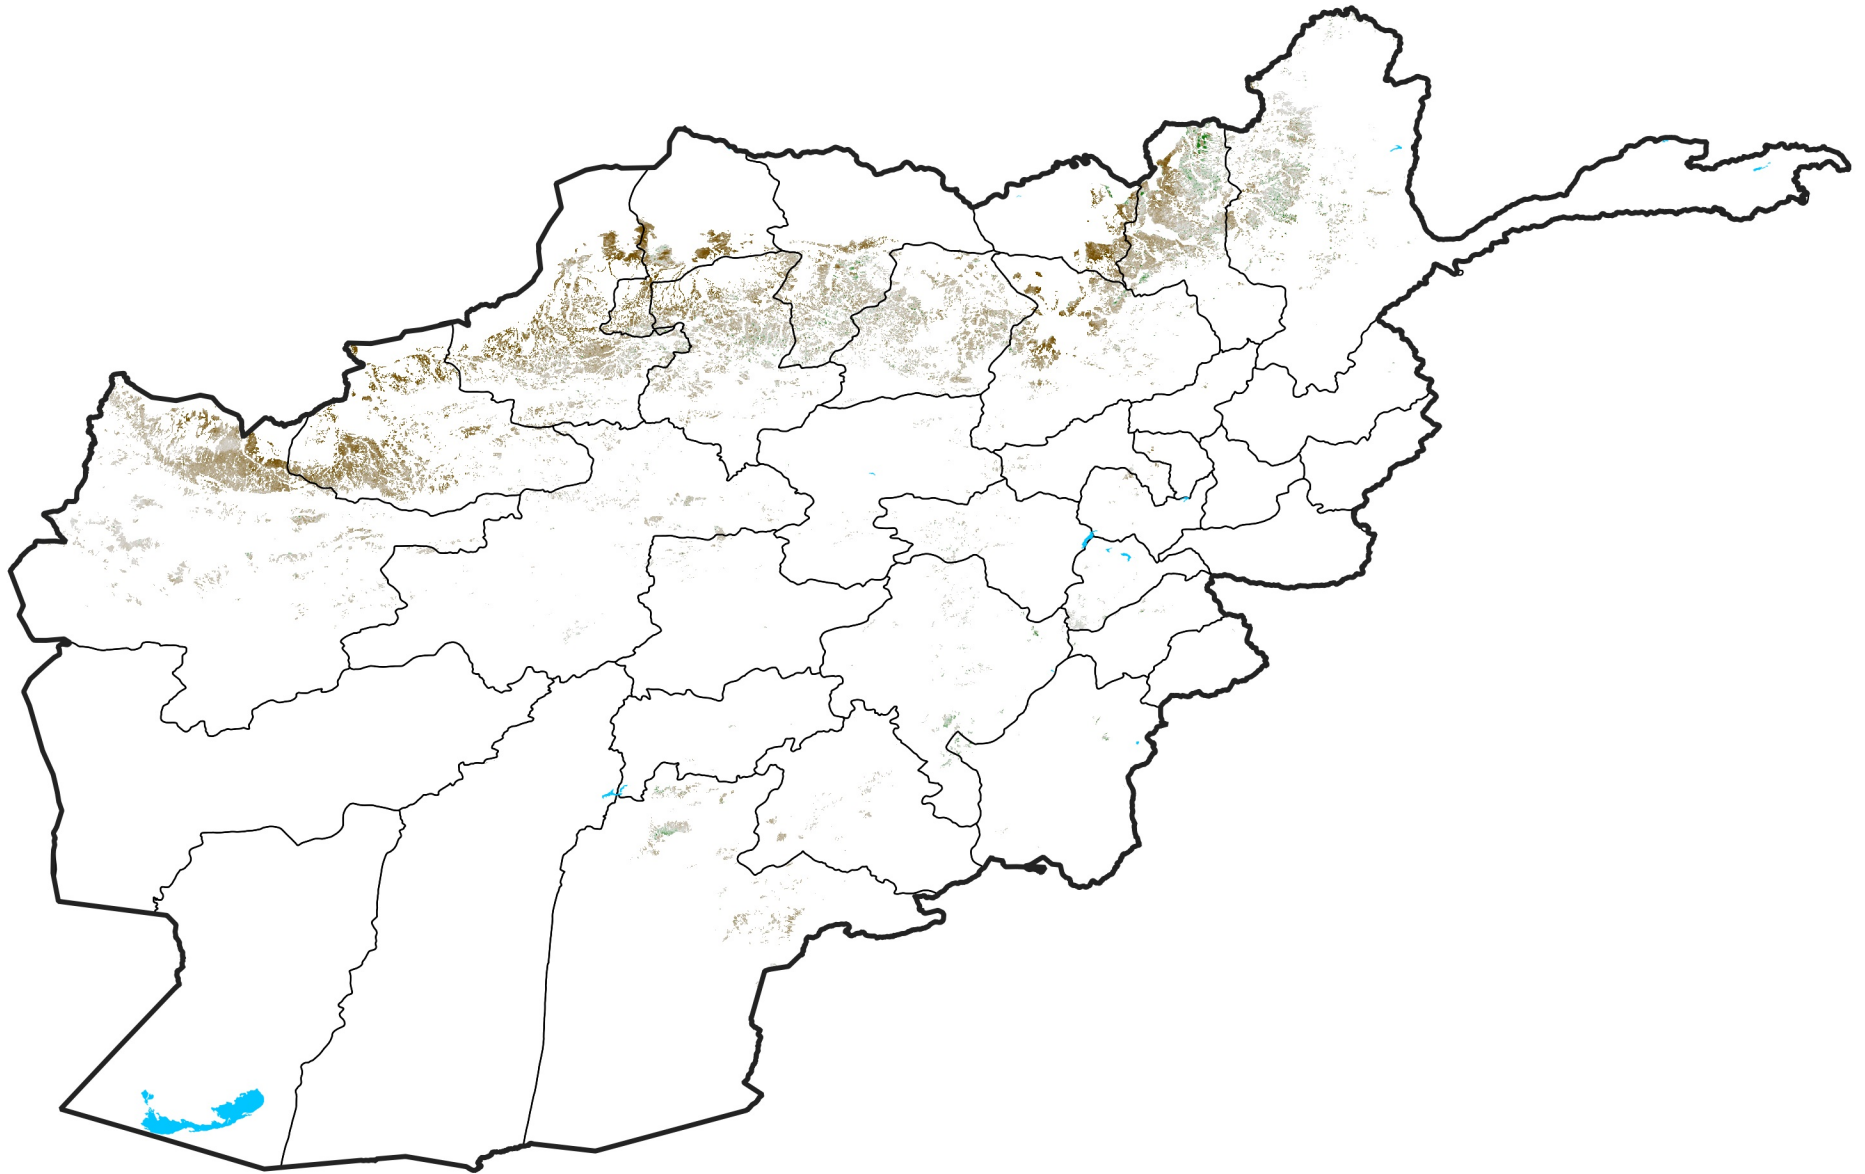

Afghanistan Rainfed Agricultural Areas

NDVI Anomaly

2024 minus Mean (2012 - 2021)

Period 18 / Mar 21 - 31, 2024

NDVI Anomaly

< -0.3 -0.2 -0.1 -0.05 0.05 0.1 0.2 >0.3

Negative

No Difference

Positive