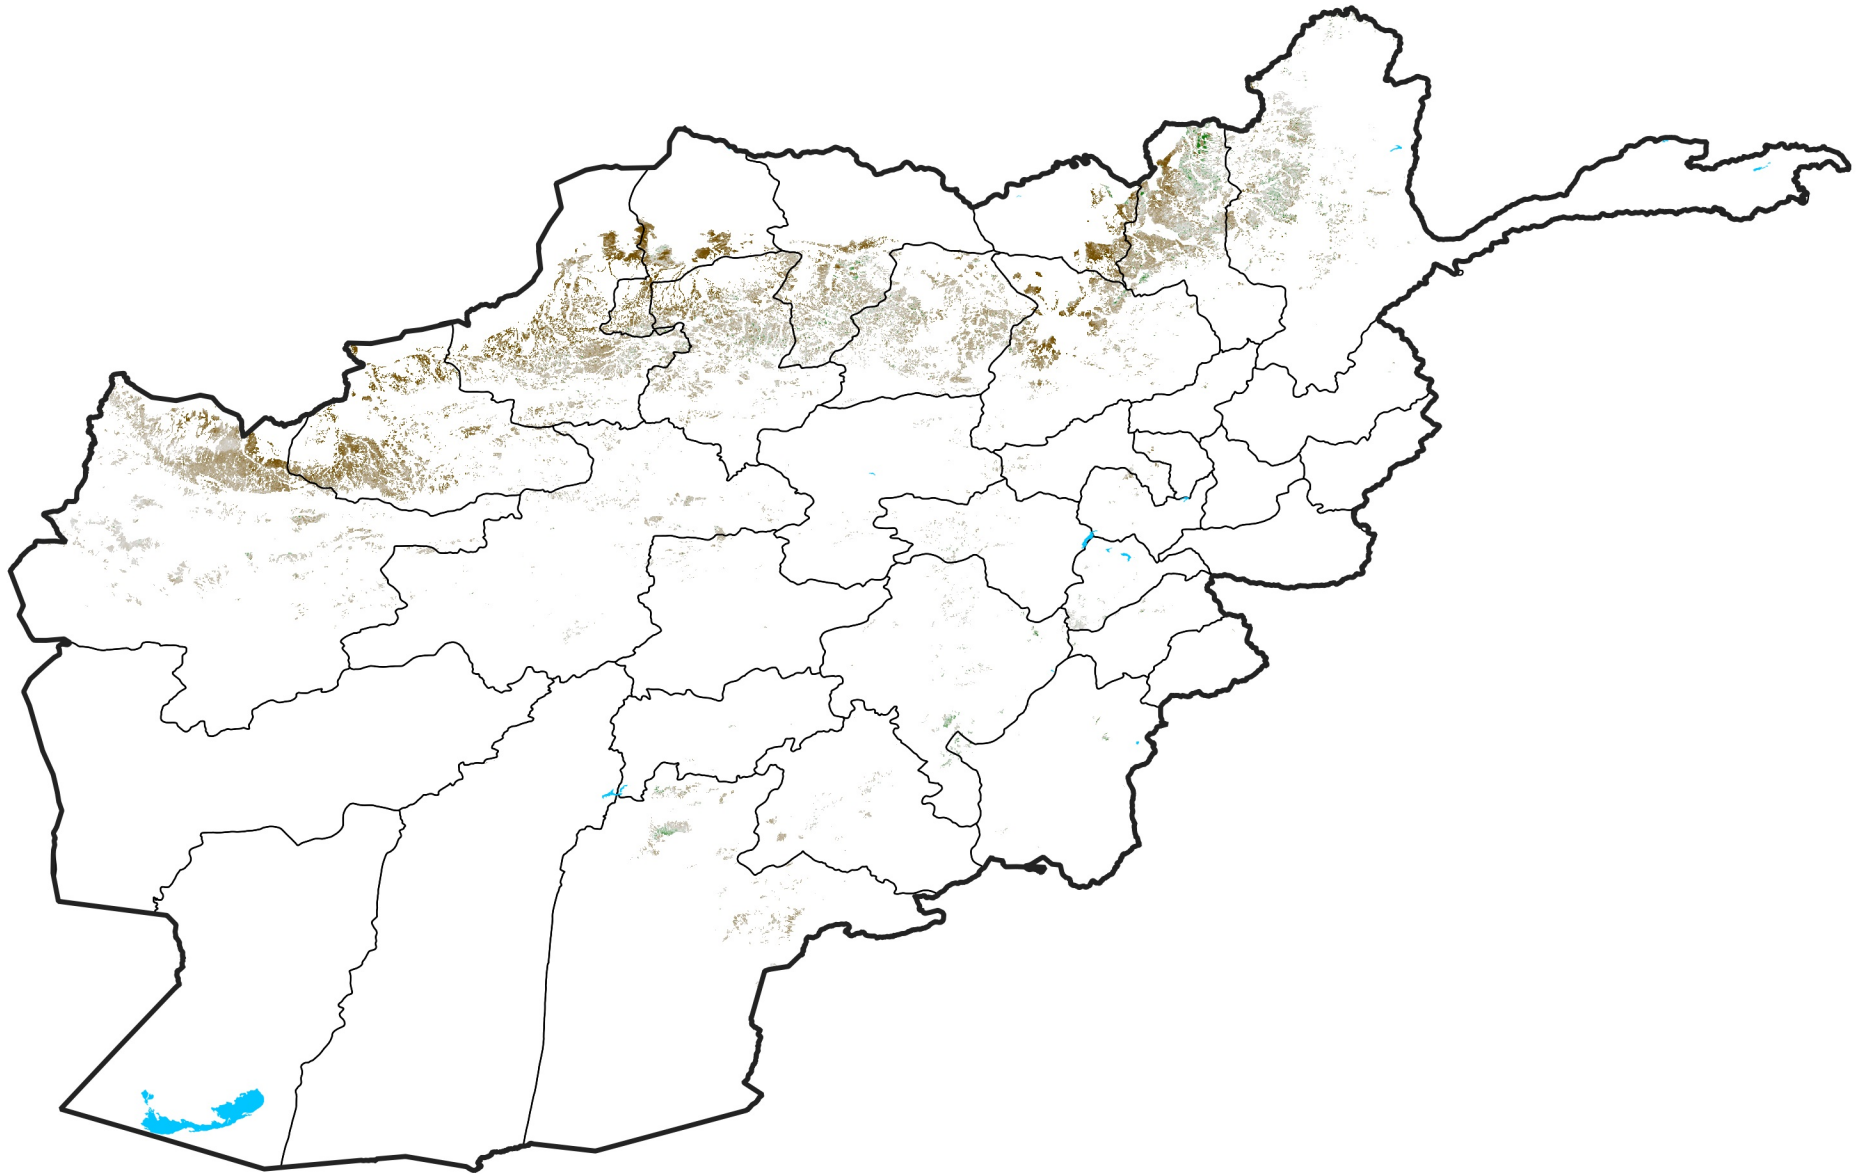

# Afghanistan Rainfed Agricultural Areas

## NDVI Anomaly

2024 minus Mean (2012 - 2021)

Period 19 / Mar 26 - Apr 05, 2024

### NDVI Anomaly

< -0.3   -0.2   -0.1   -0.05   0.05   0.1   0.2   >0.3

Negative

No Difference

Positive