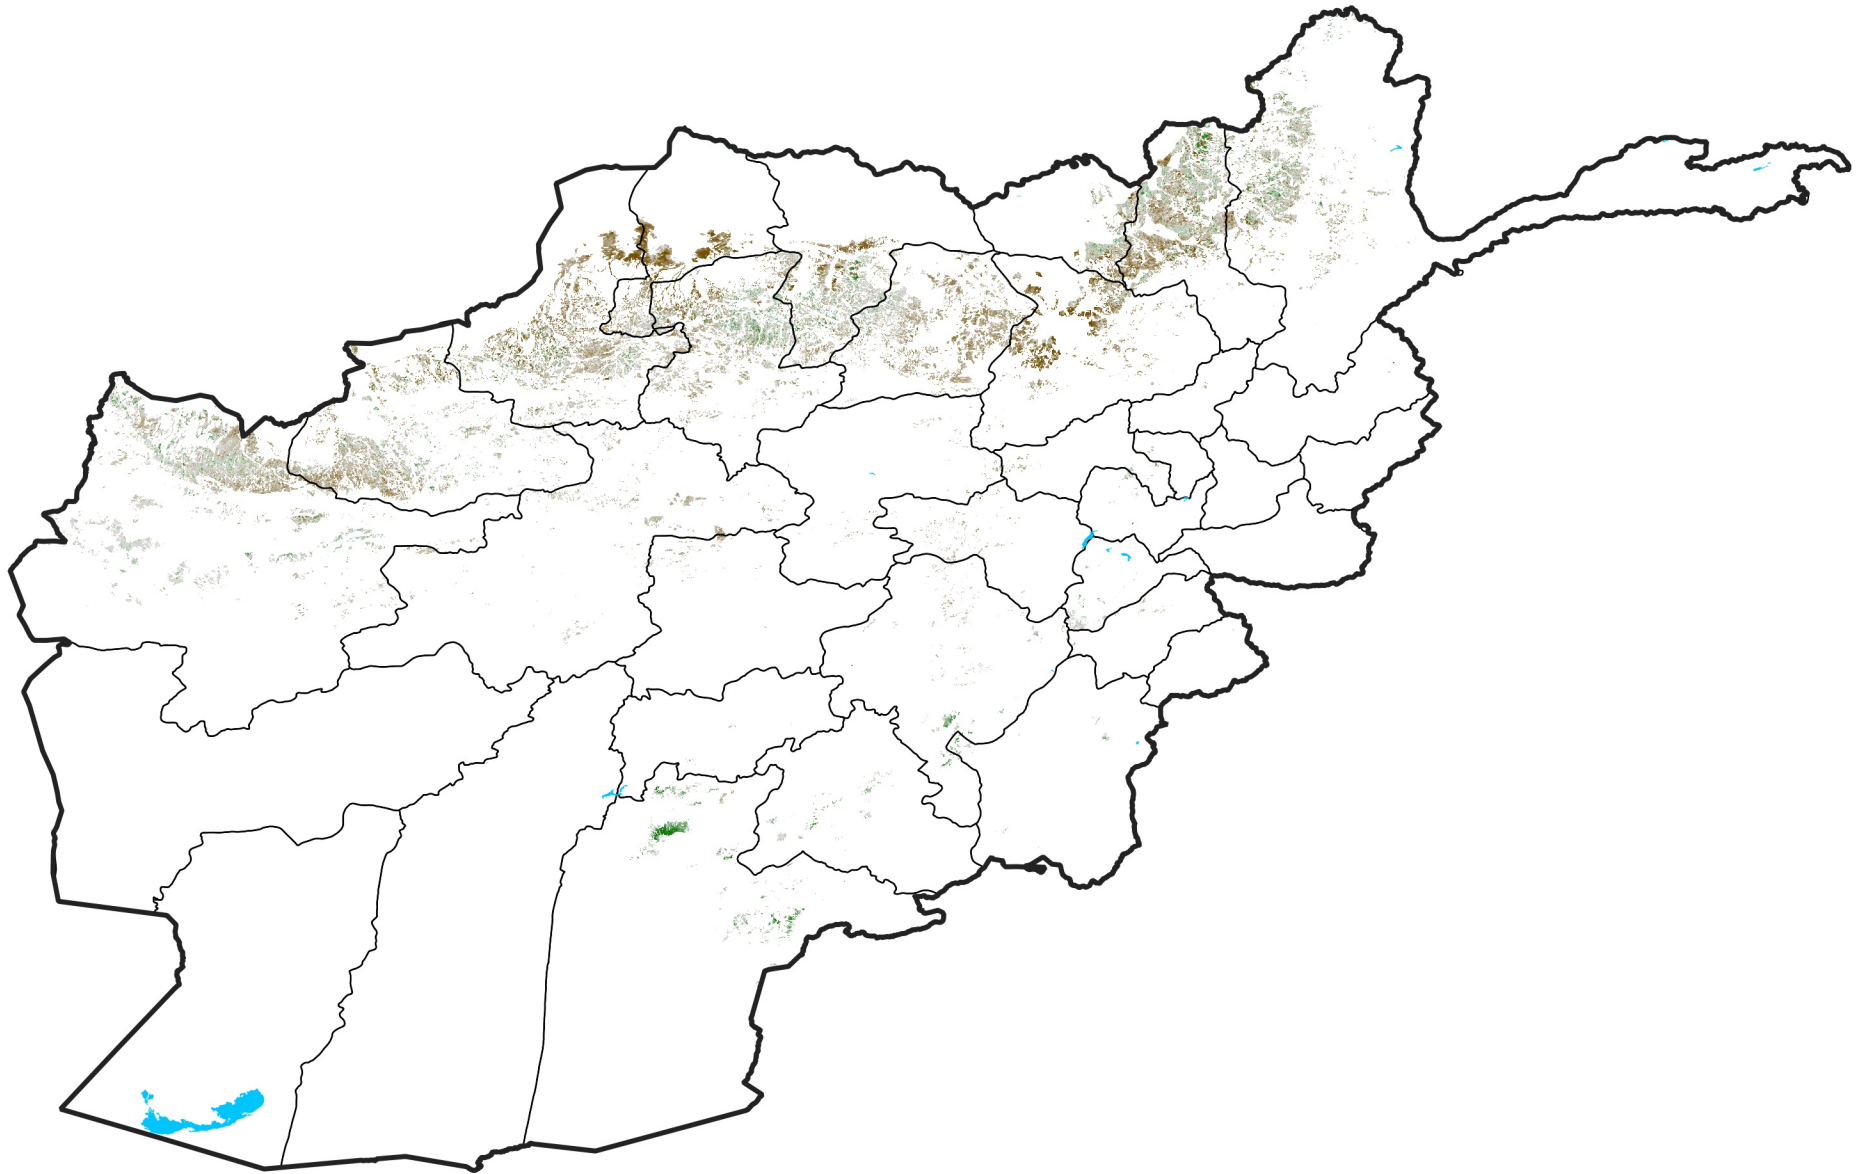

Afghanistan Rainfed Agricultural Areas

NDVI Anomaly

2024 minus Mean (2012 - 2021)

Period 26 / May 01 - 10, 2024

NDVI Anomaly

< -0.3 -0.2 -0.1 -0.05 0.05 0.1 0.2 >0.3

Negative

No Difference

Positive