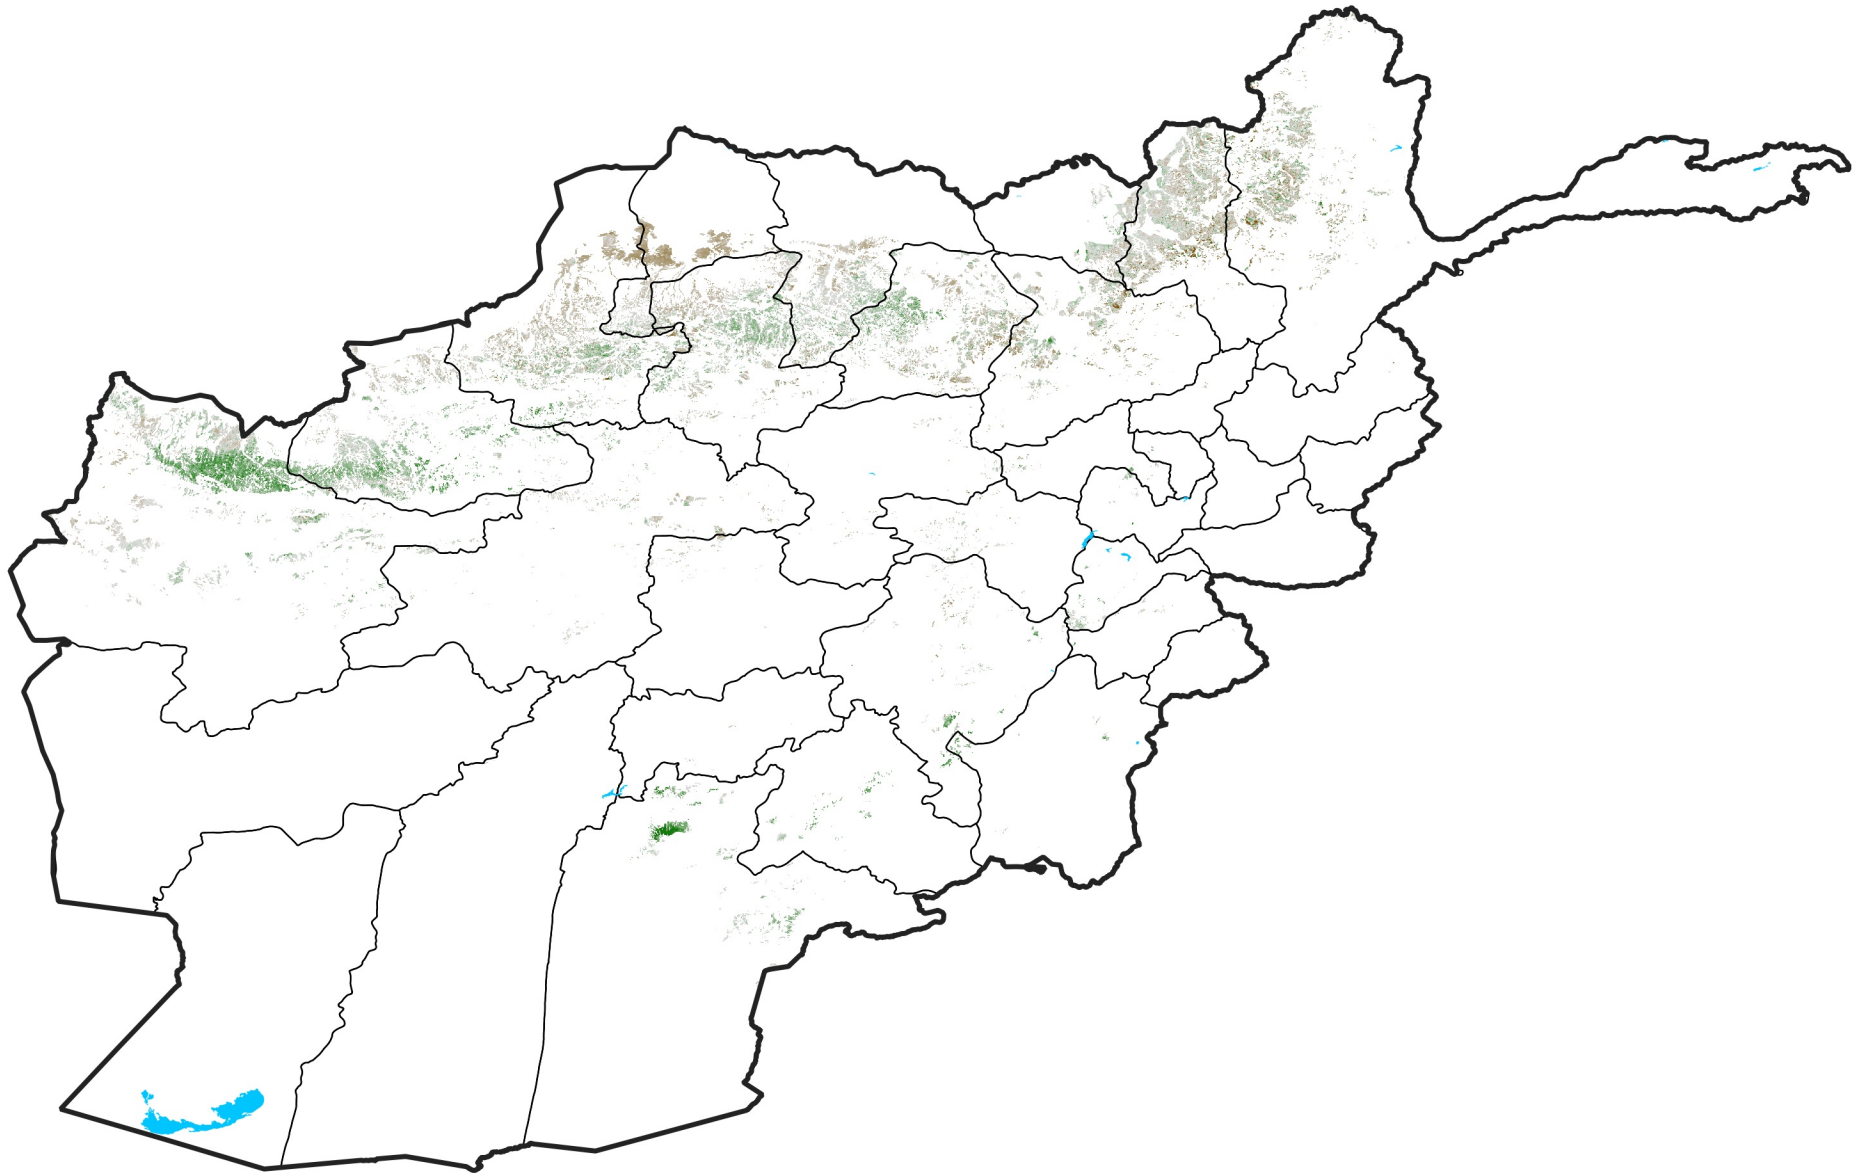

Afghanistan Rainfed Agricultural Areas

NDVI Anomaly

2024 minus Mean (2012 - 2021)

Period 32 / Jun 01 - 10, 2024

NDVI Anomaly

Negative

No Difference

Positive