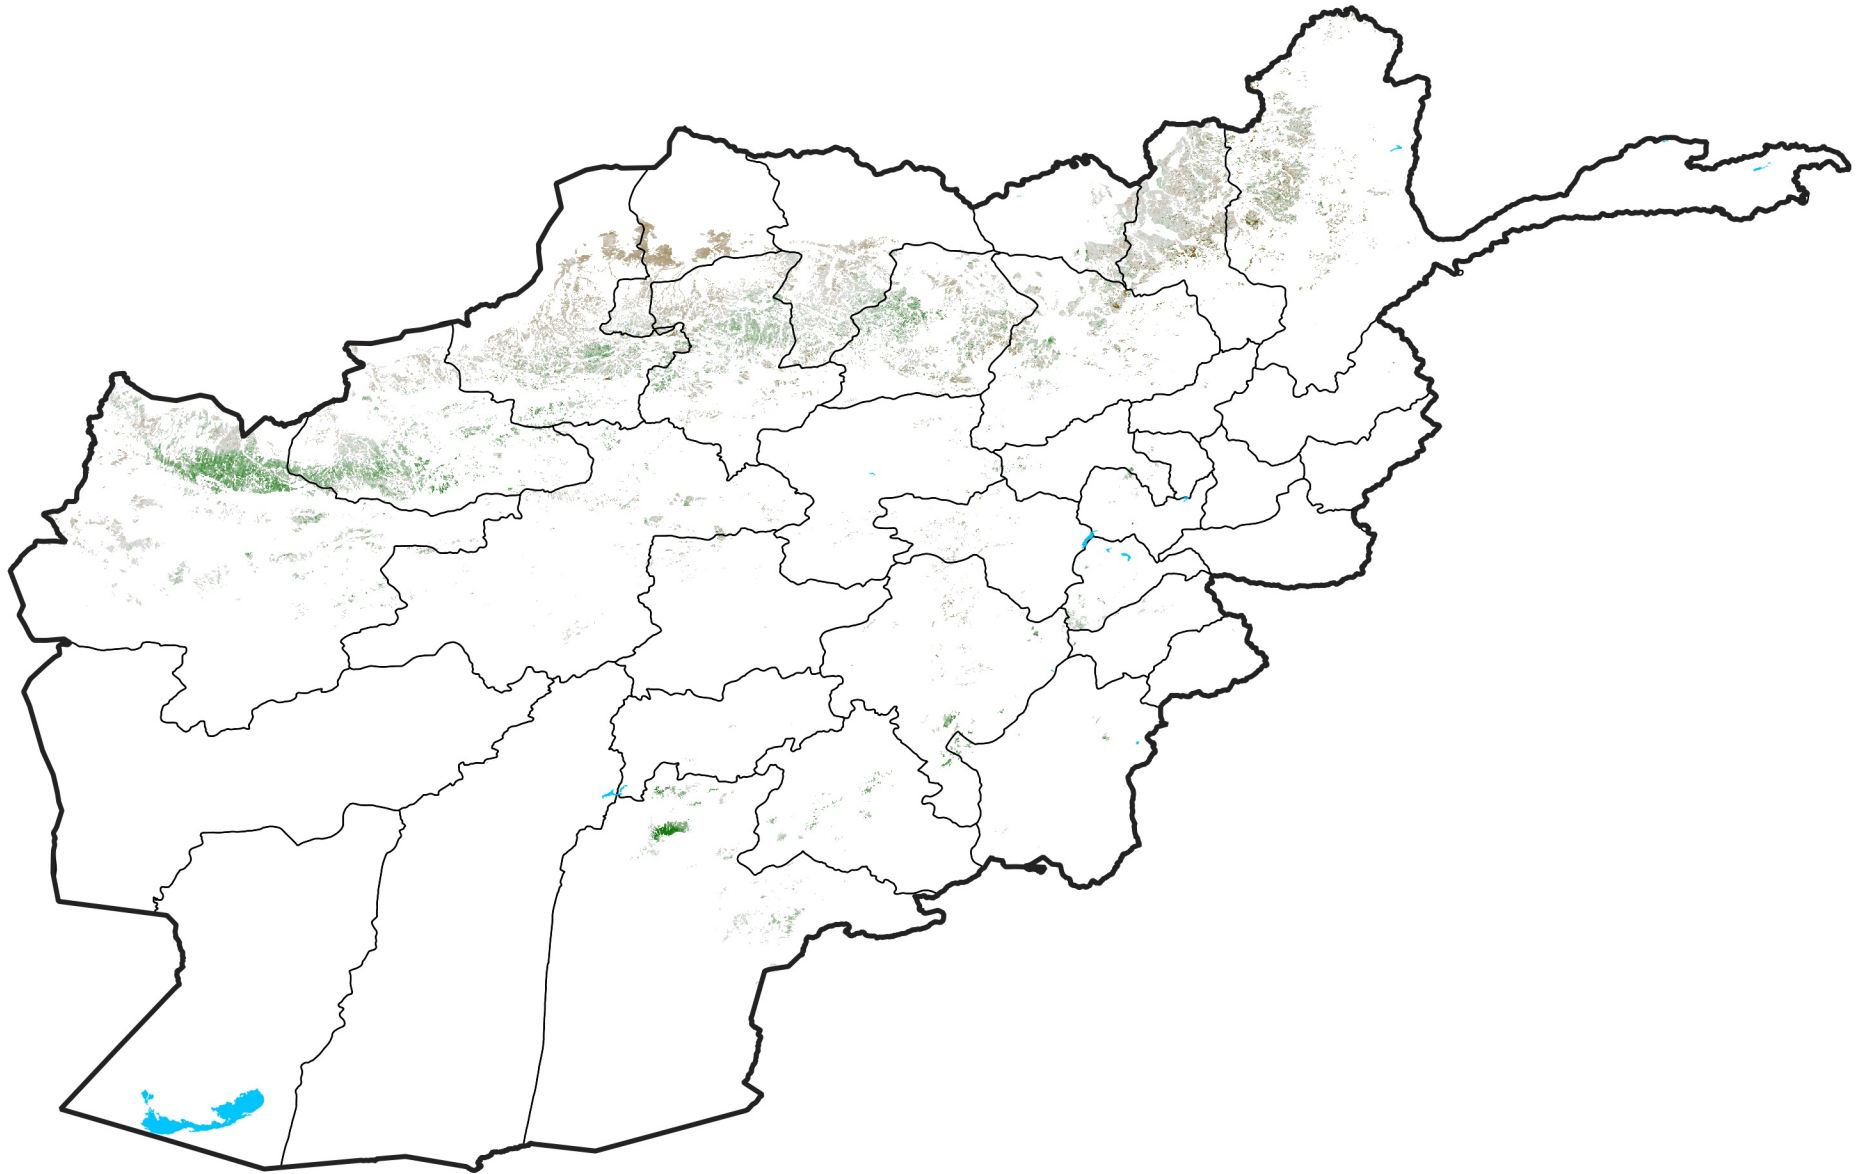

Afghanistan Rainfed Agricultural Areas

NDVI Anomaly

2024 minus Mean (2012 - 2021)

Period 33 / Jun 06 - 15, 2024

NDVI Anomaly

Negative

No Difference

Positive