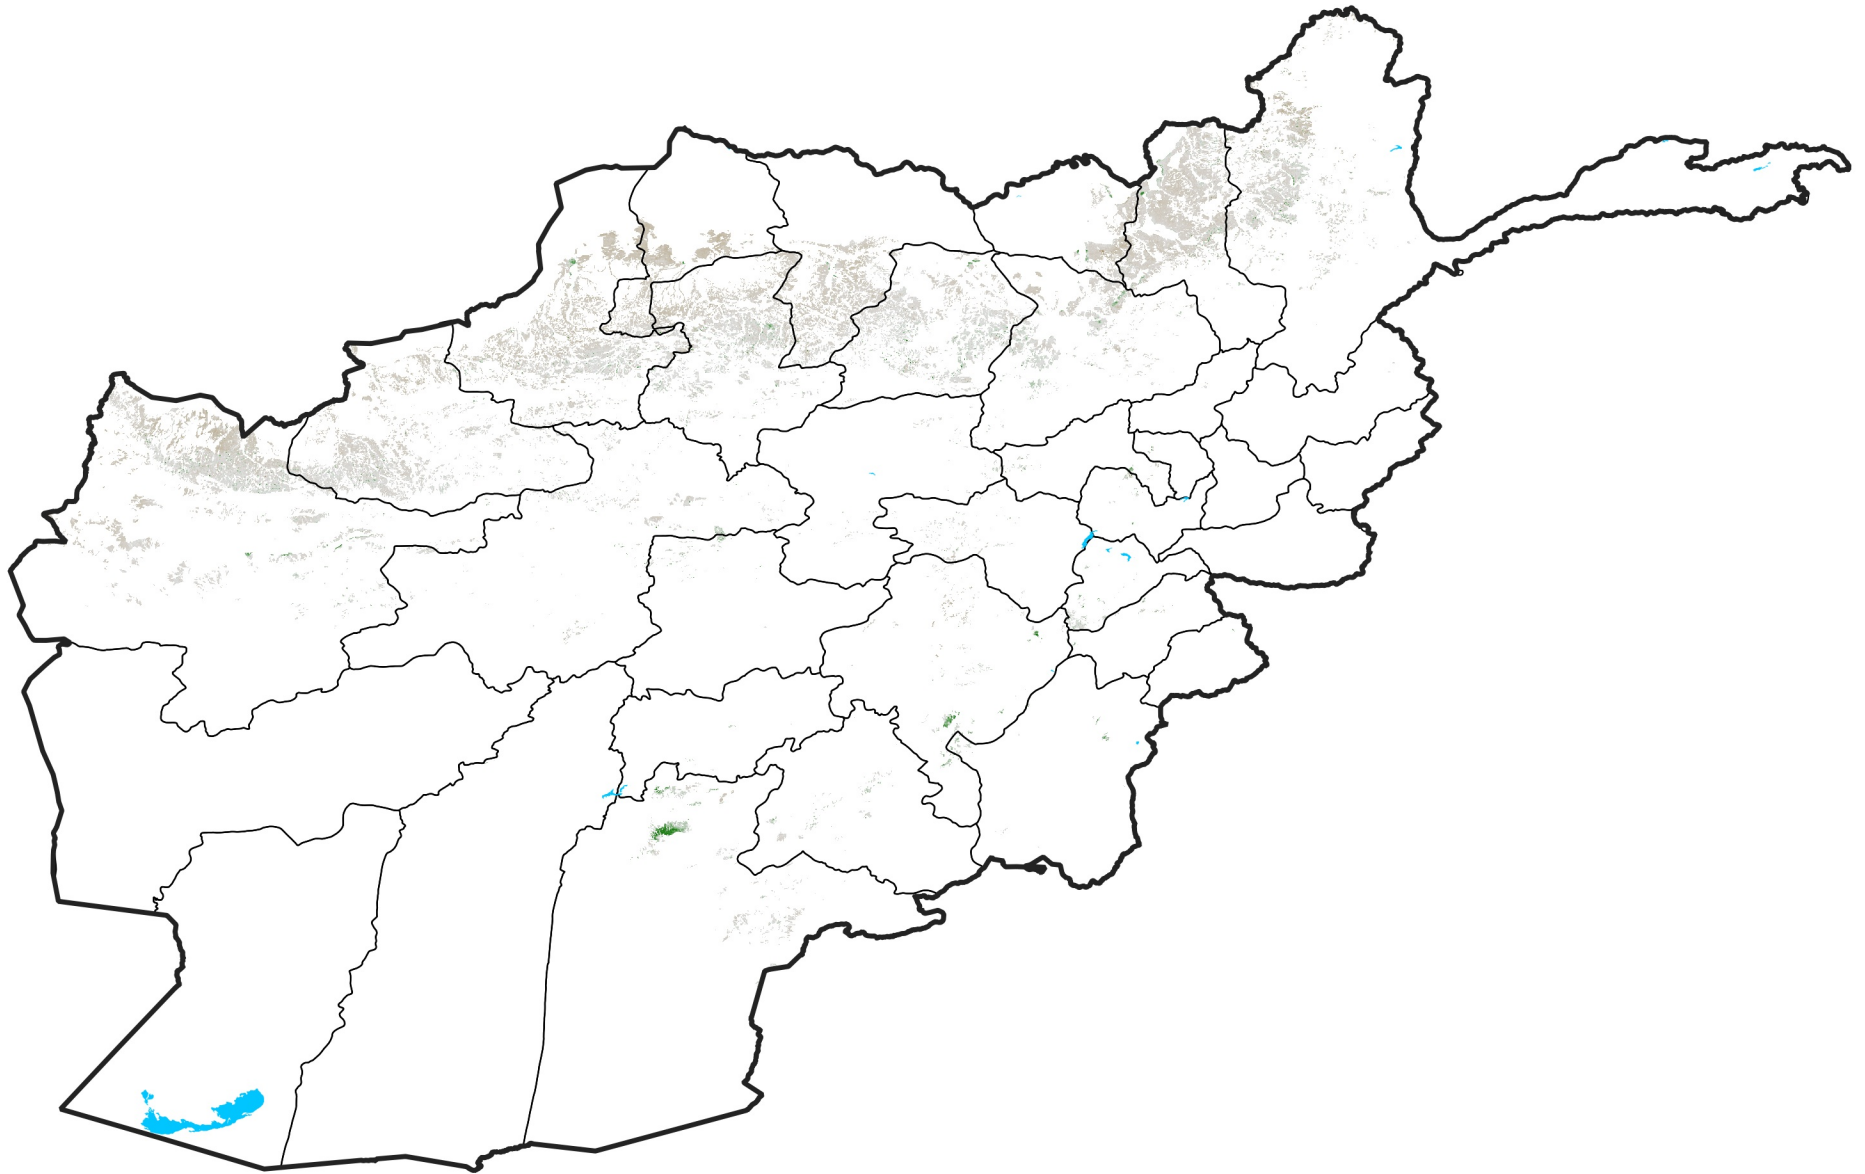

Afghanistan Rainfed Agricultural Areas

NDVI Anomaly

2024 minus Mean (2012 - 2021)

Period 53 / Sep 16 - 25, 2024

NDVI Anomaly

<math>< -0.3</math> -0.2 -0.1 -0.05 0.05 0.1 0.2 > 0.3

Negative

No Difference

Positive