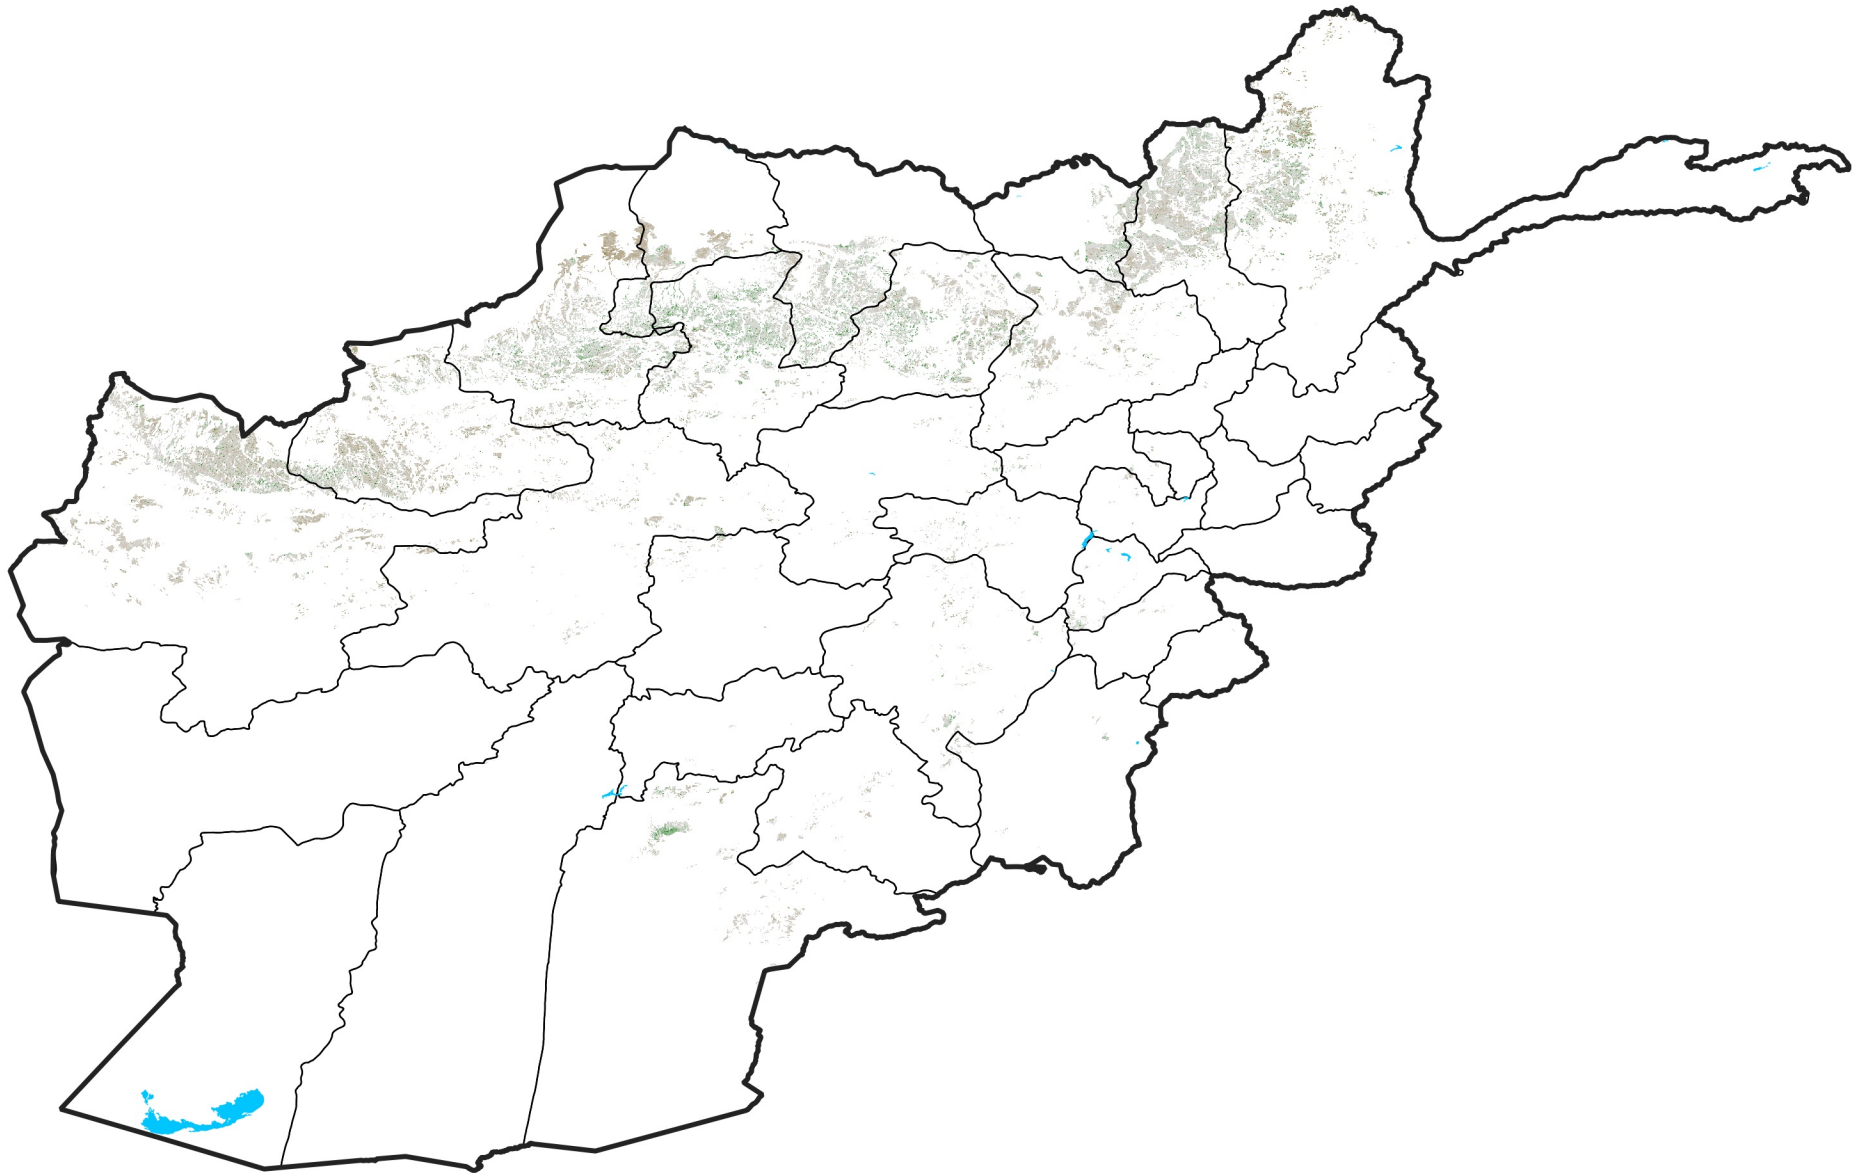

Afghanistan Rainfed Agricultural Areas

NDVI Anomaly

2024 minus Mean (2012 - 2021)

Period 65 / Nov 16 - 25, 2024

NDVI Anomaly

< -0.3 -0.2 -0.1 -0.05 0.05 0.1 0.2 >0.3

Negative

No Difference

Positive