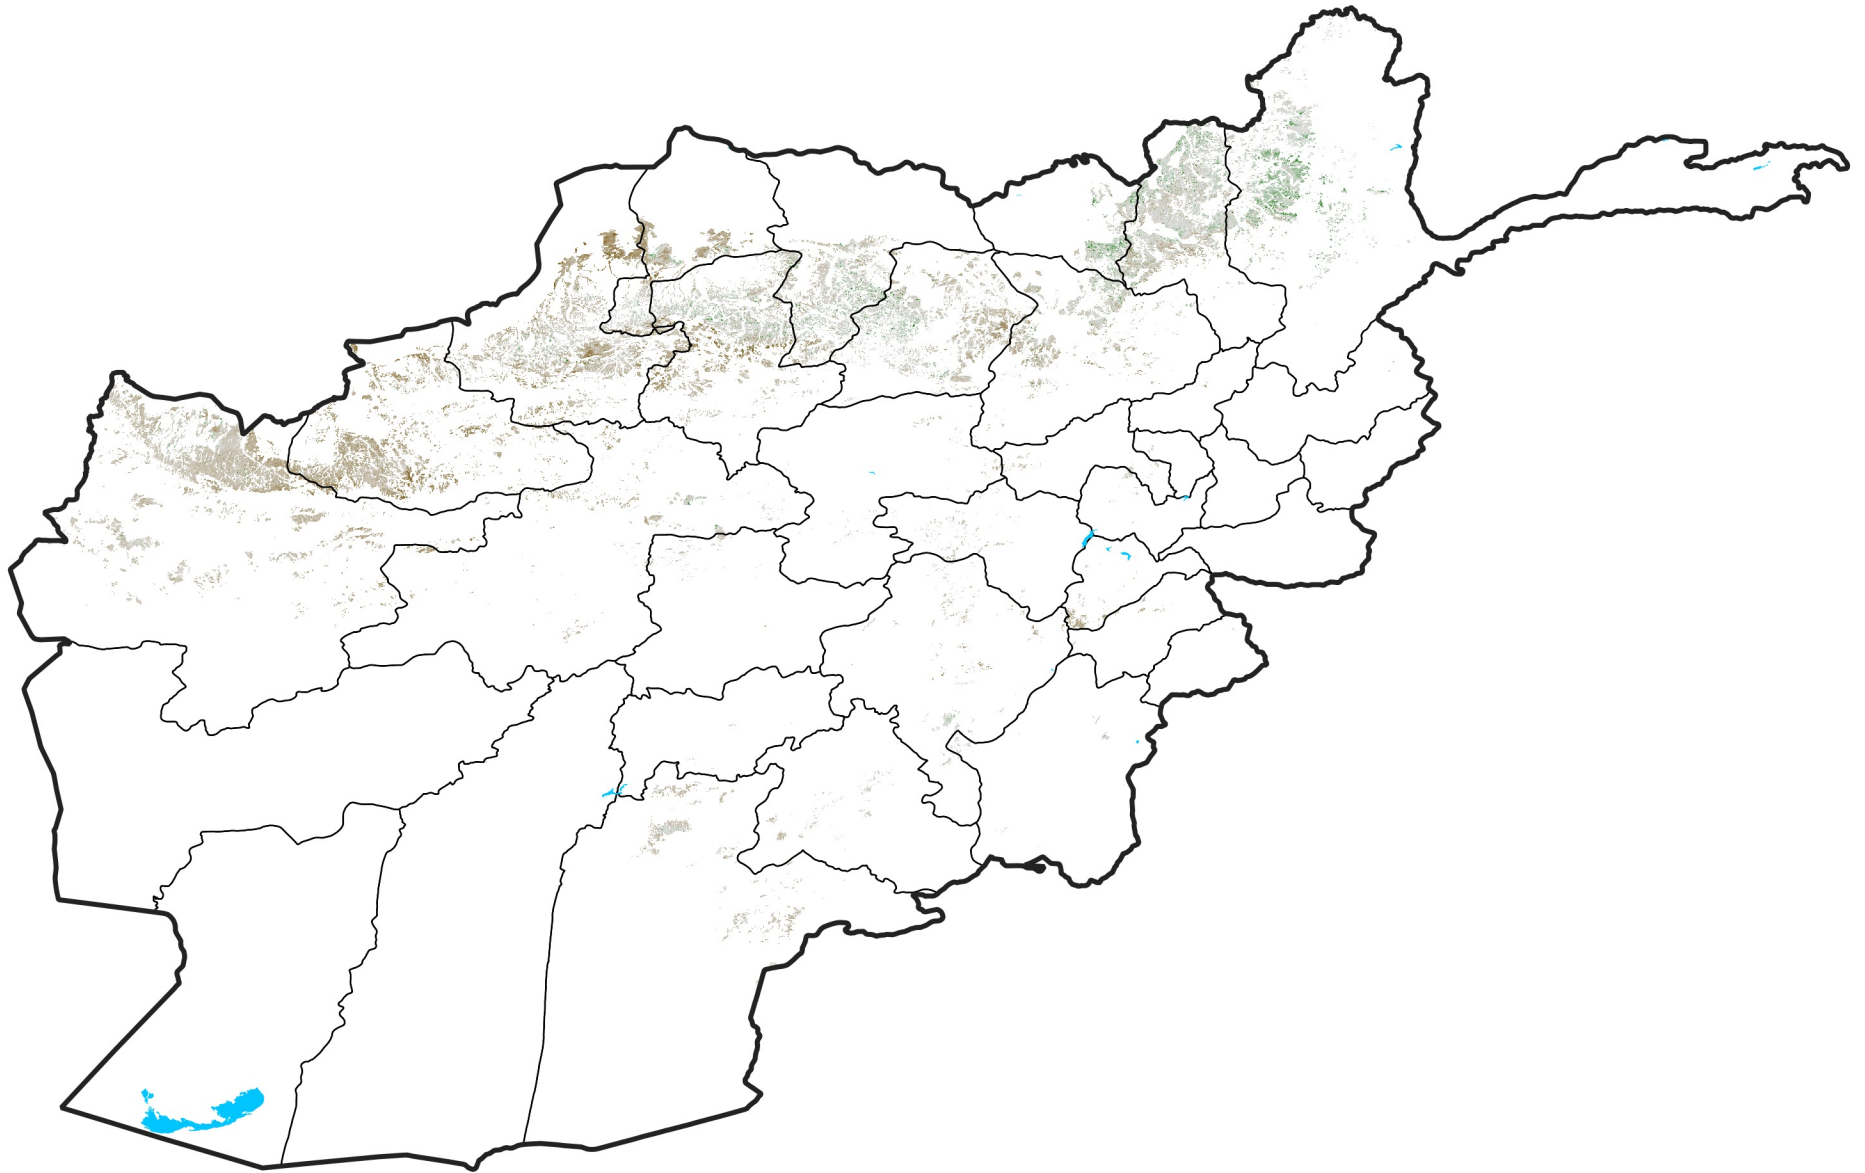

Afghanistan Rainfed Agricultural Areas

NDVI Anomaly

2025 minus Mean (2012 - 2021)

Period 09 / Feb 06 - 15, 2025

NDVI Anomaly

Negative

No Difference

Positive