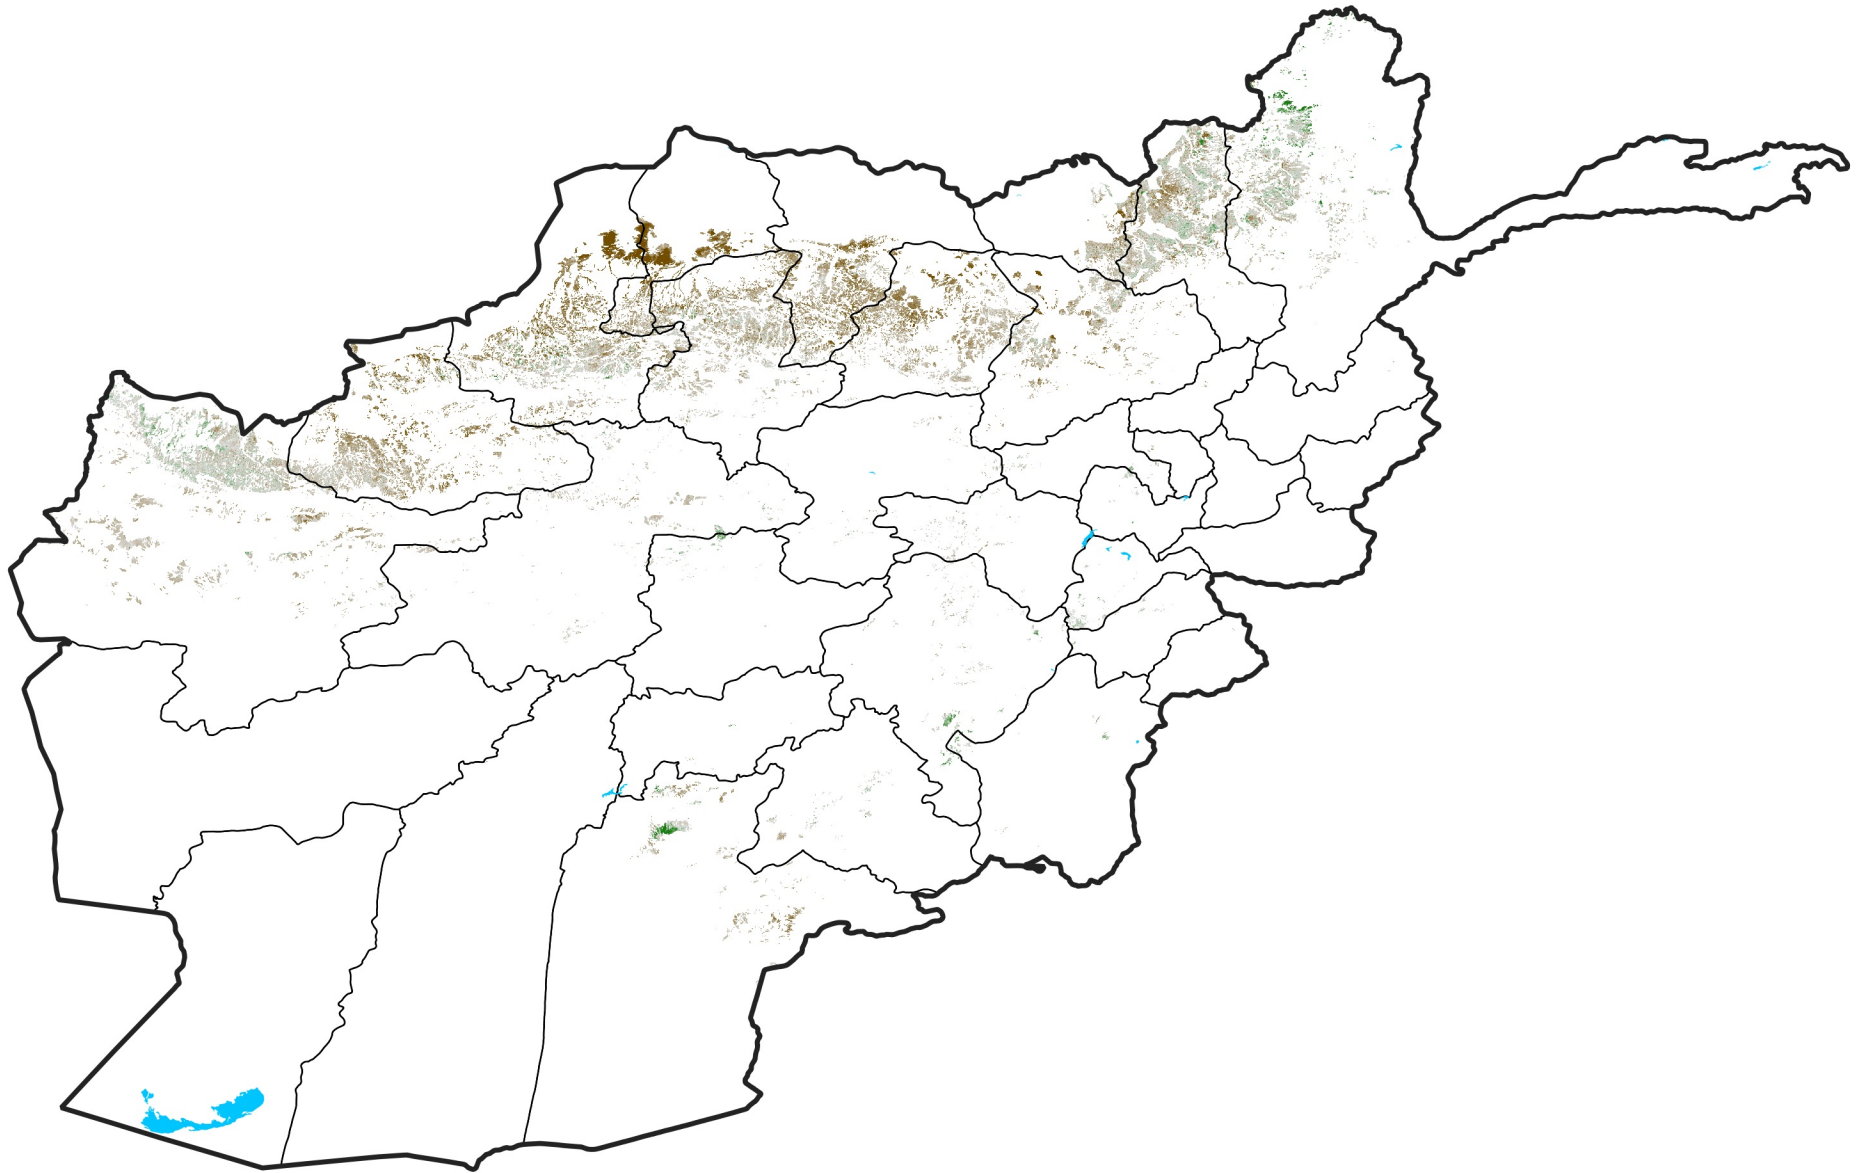

Afghanistan Rainfed Agricultural Areas

NDVI Anomaly

2025 minus Mean (2012 - 2021)

Period 25 / Apr 26 - May 05, 2025

NDVI Anomaly

< -0.3 -0.2 -0.1 -0.05 0.05 0.1 0.2 >0.3

Negative

No Difference

Positive