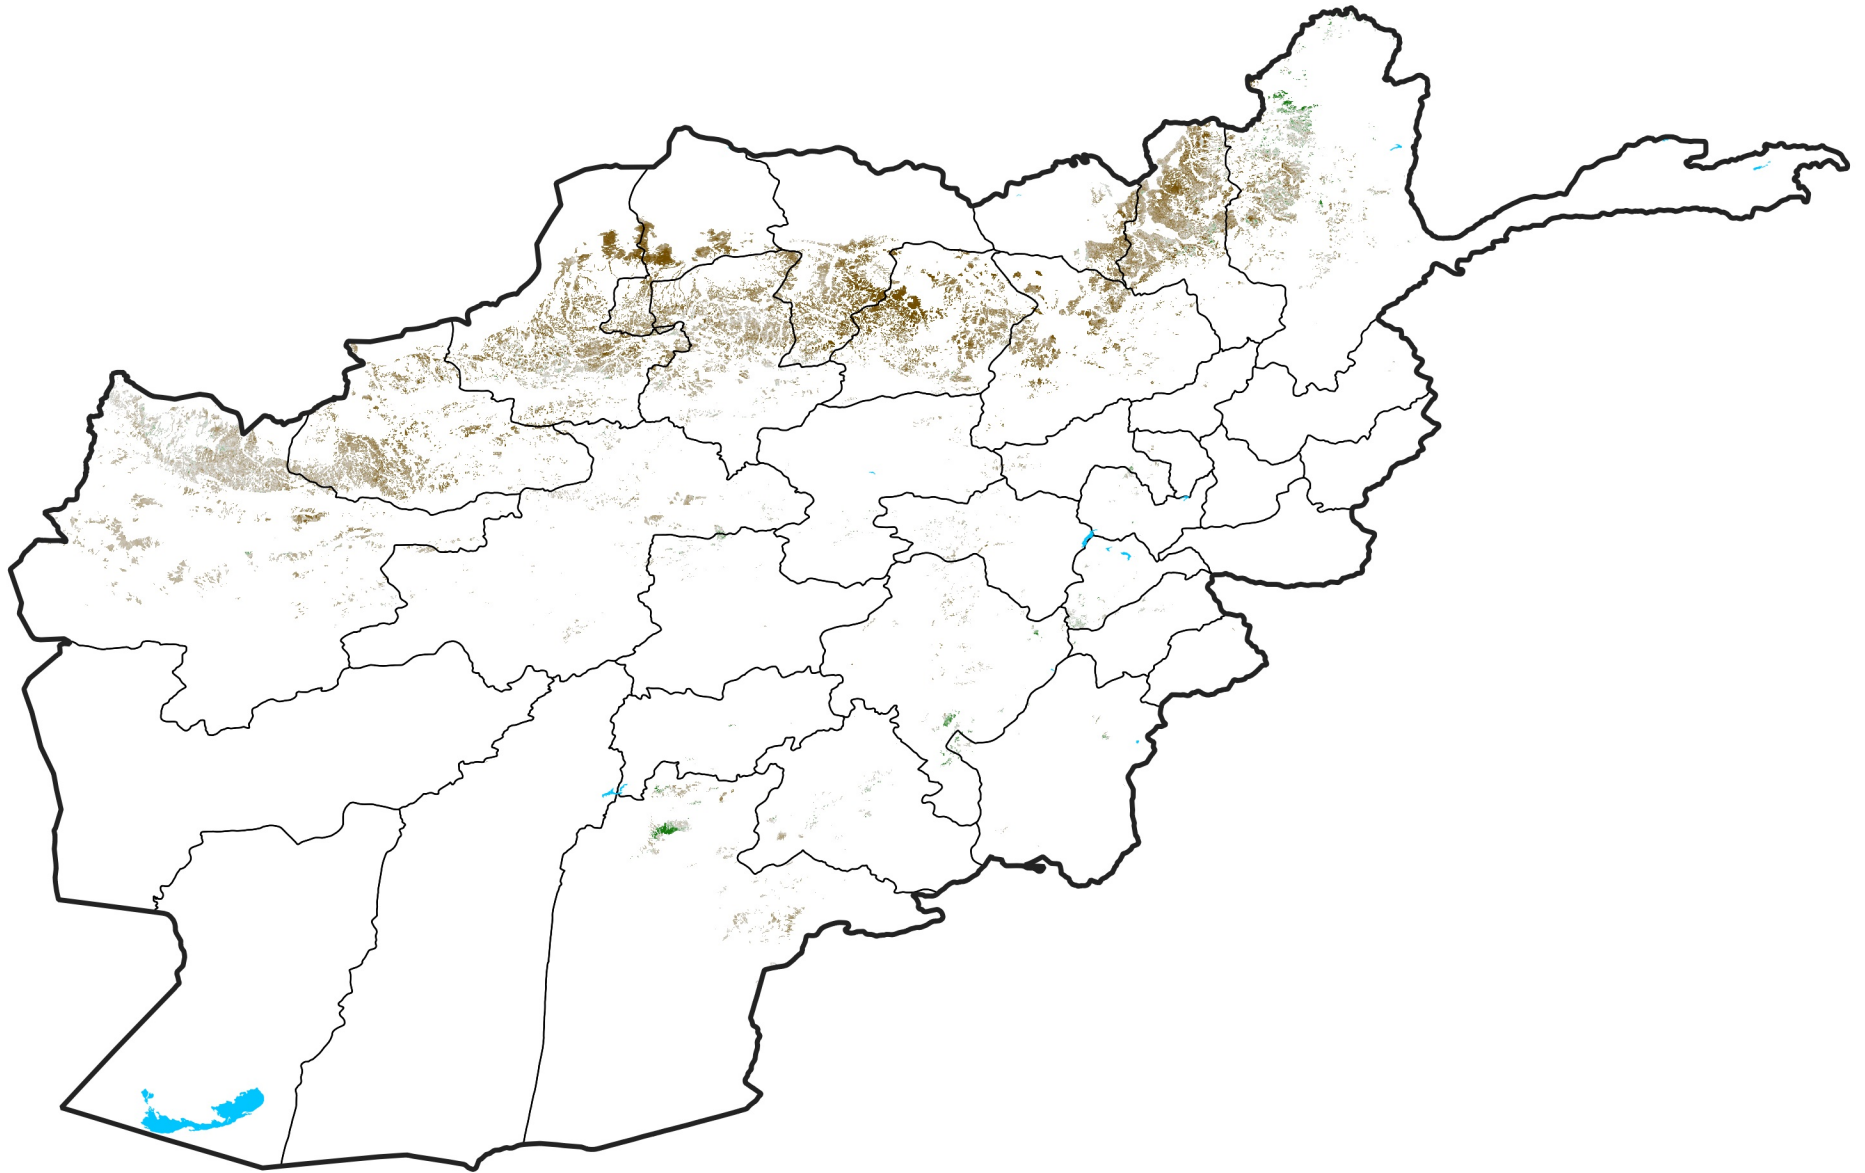

Afghanistan Rainfed Agricultural Areas

NDVI Anomaly

2025 minus Mean (2012 - 2021)

Period 28 / May 11 - 20, 2025

NDVI Anomaly

< -0.3 -0.2 -0.1 -0.05 0.05 0.1 0.2 >0.3

Negative

No Difference

Positive