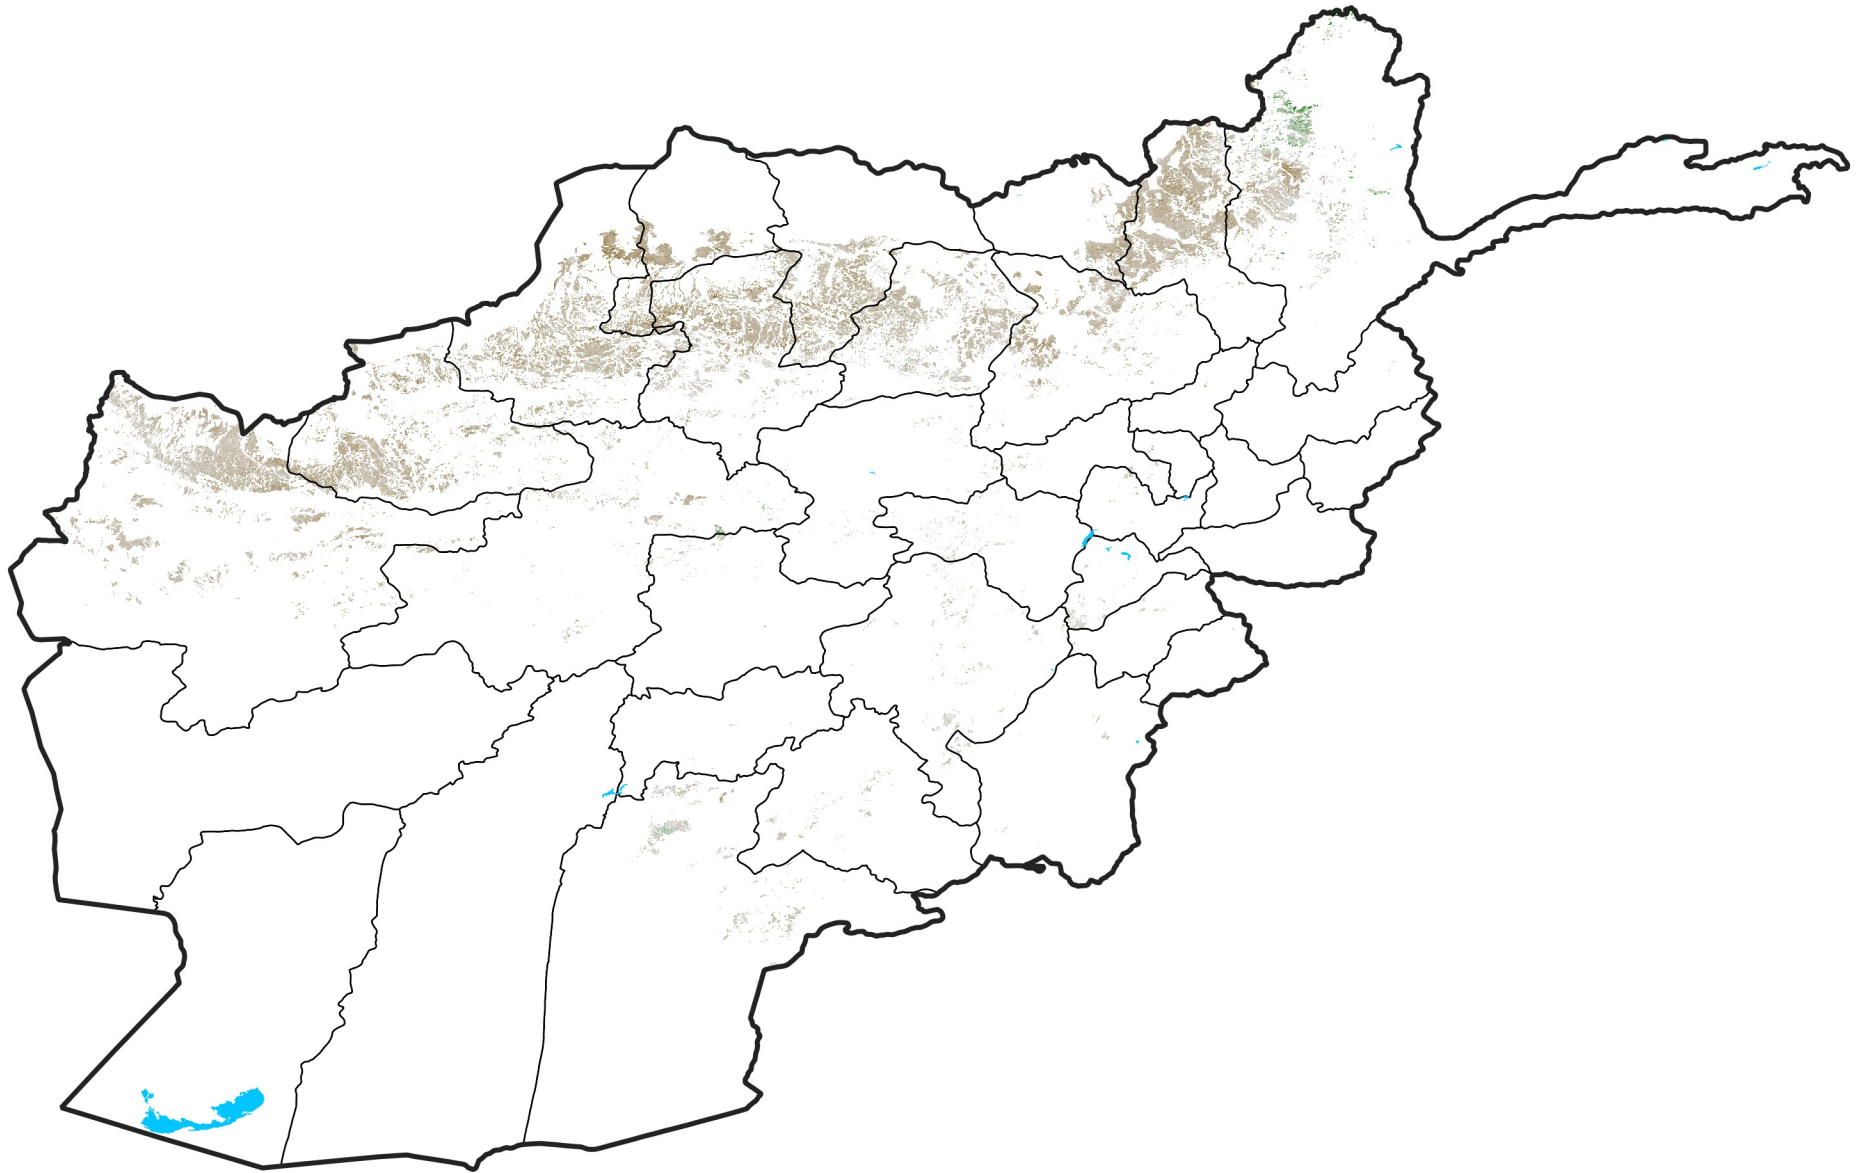

Afghanistan Rainfed Agricultural Areas

NDVI Anomaly

2025 minus Mean (2012 - 2021)

Period 67 / Nov 26 - Dec 05, 2025

NDVI Anomaly

< -0.3 -0.2 -0.1 -0.05 0.05 0.1 0.2 >0.3

Negative

No Difference

Positive