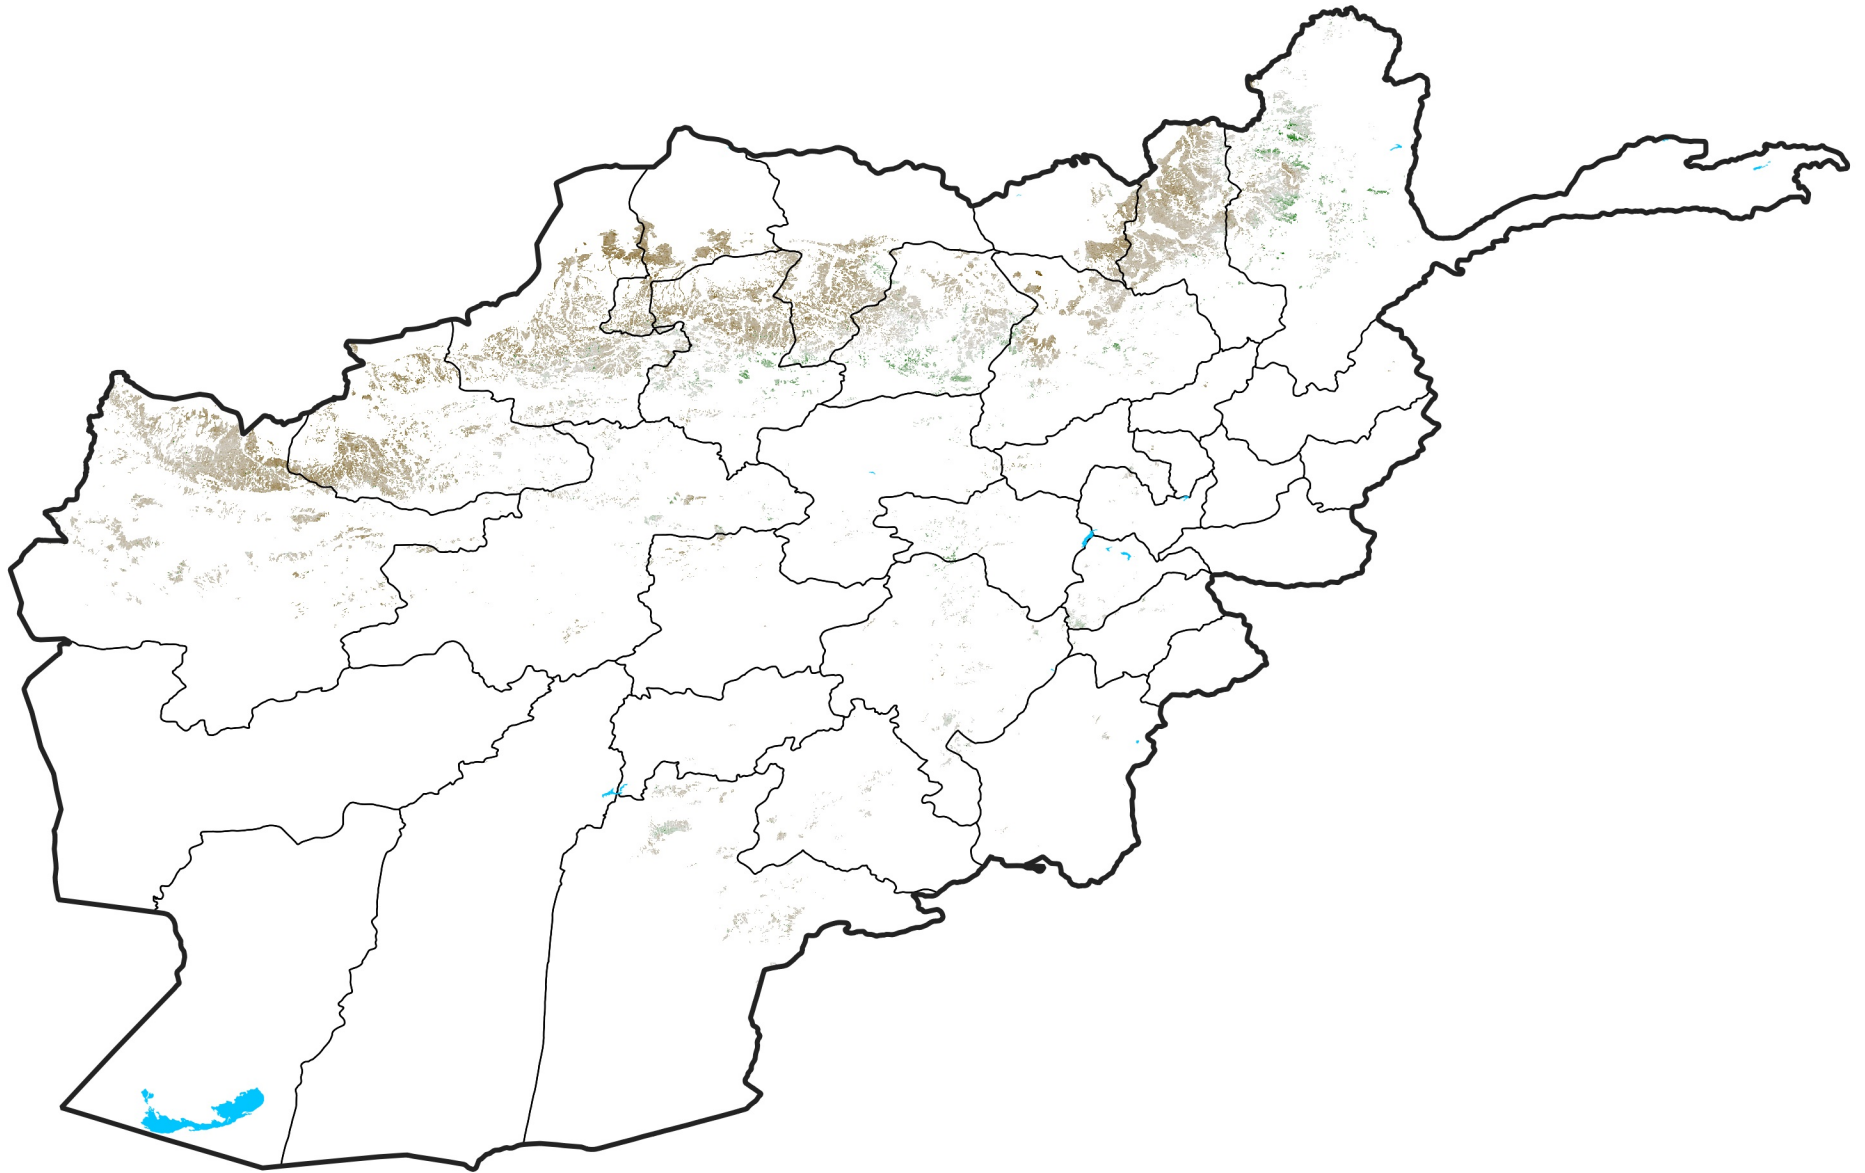

# Afghanistan Rainfed Agricultural Areas

## NDVI Anomaly

2026 minus Mean (2012 - 2021)

Period 02 / Jan 01 - 10, 2026

### NDVI Anomaly

< -0.3   -0.2   -0.1   -0.05   0.05   0.1   0.2   >0.3

Negative

No Difference

Positive