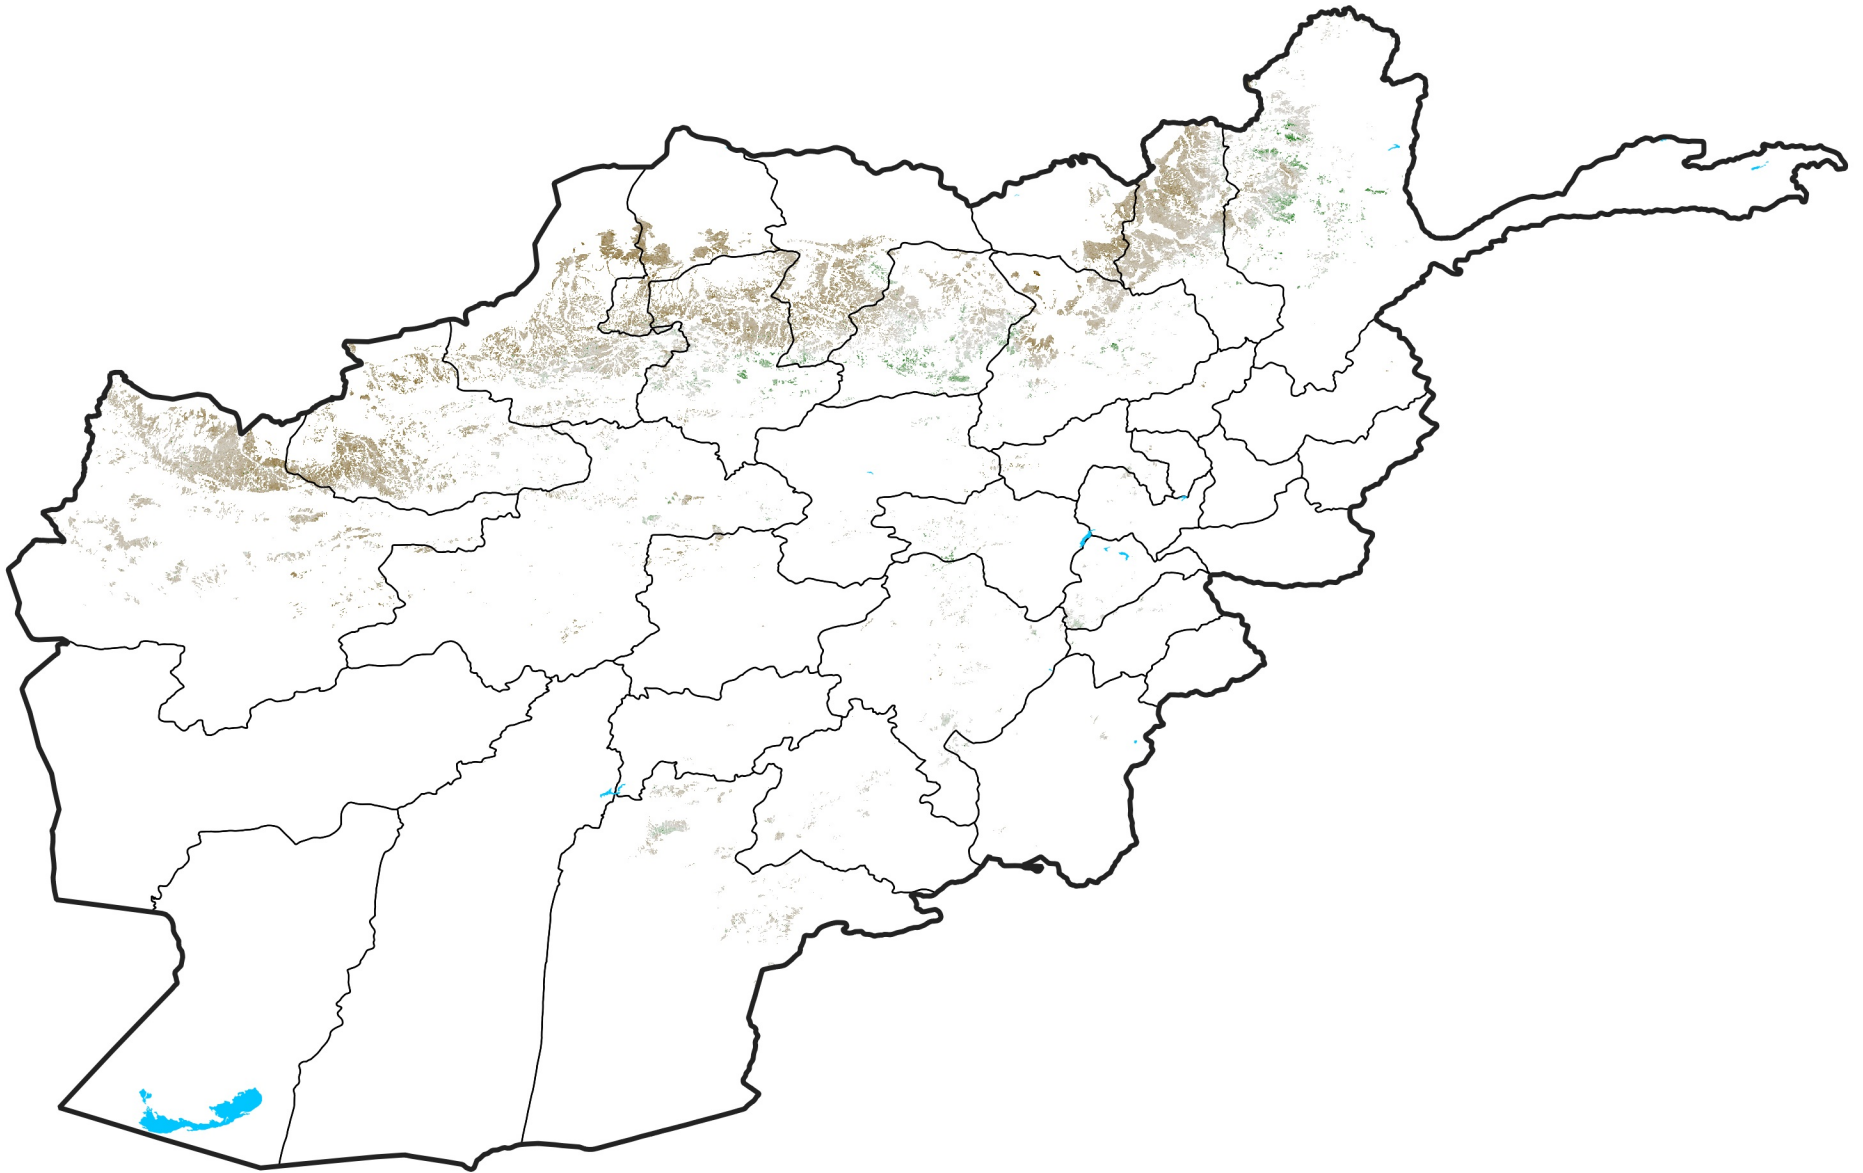

Afghanistan Rainfed Agricultural Areas

NDVI Anomaly

2026 minus Mean (2012 - 2021)

Period 03 / Jan 06 - 15, 2026

NDVI Anomaly

Negative

No Difference

Positive