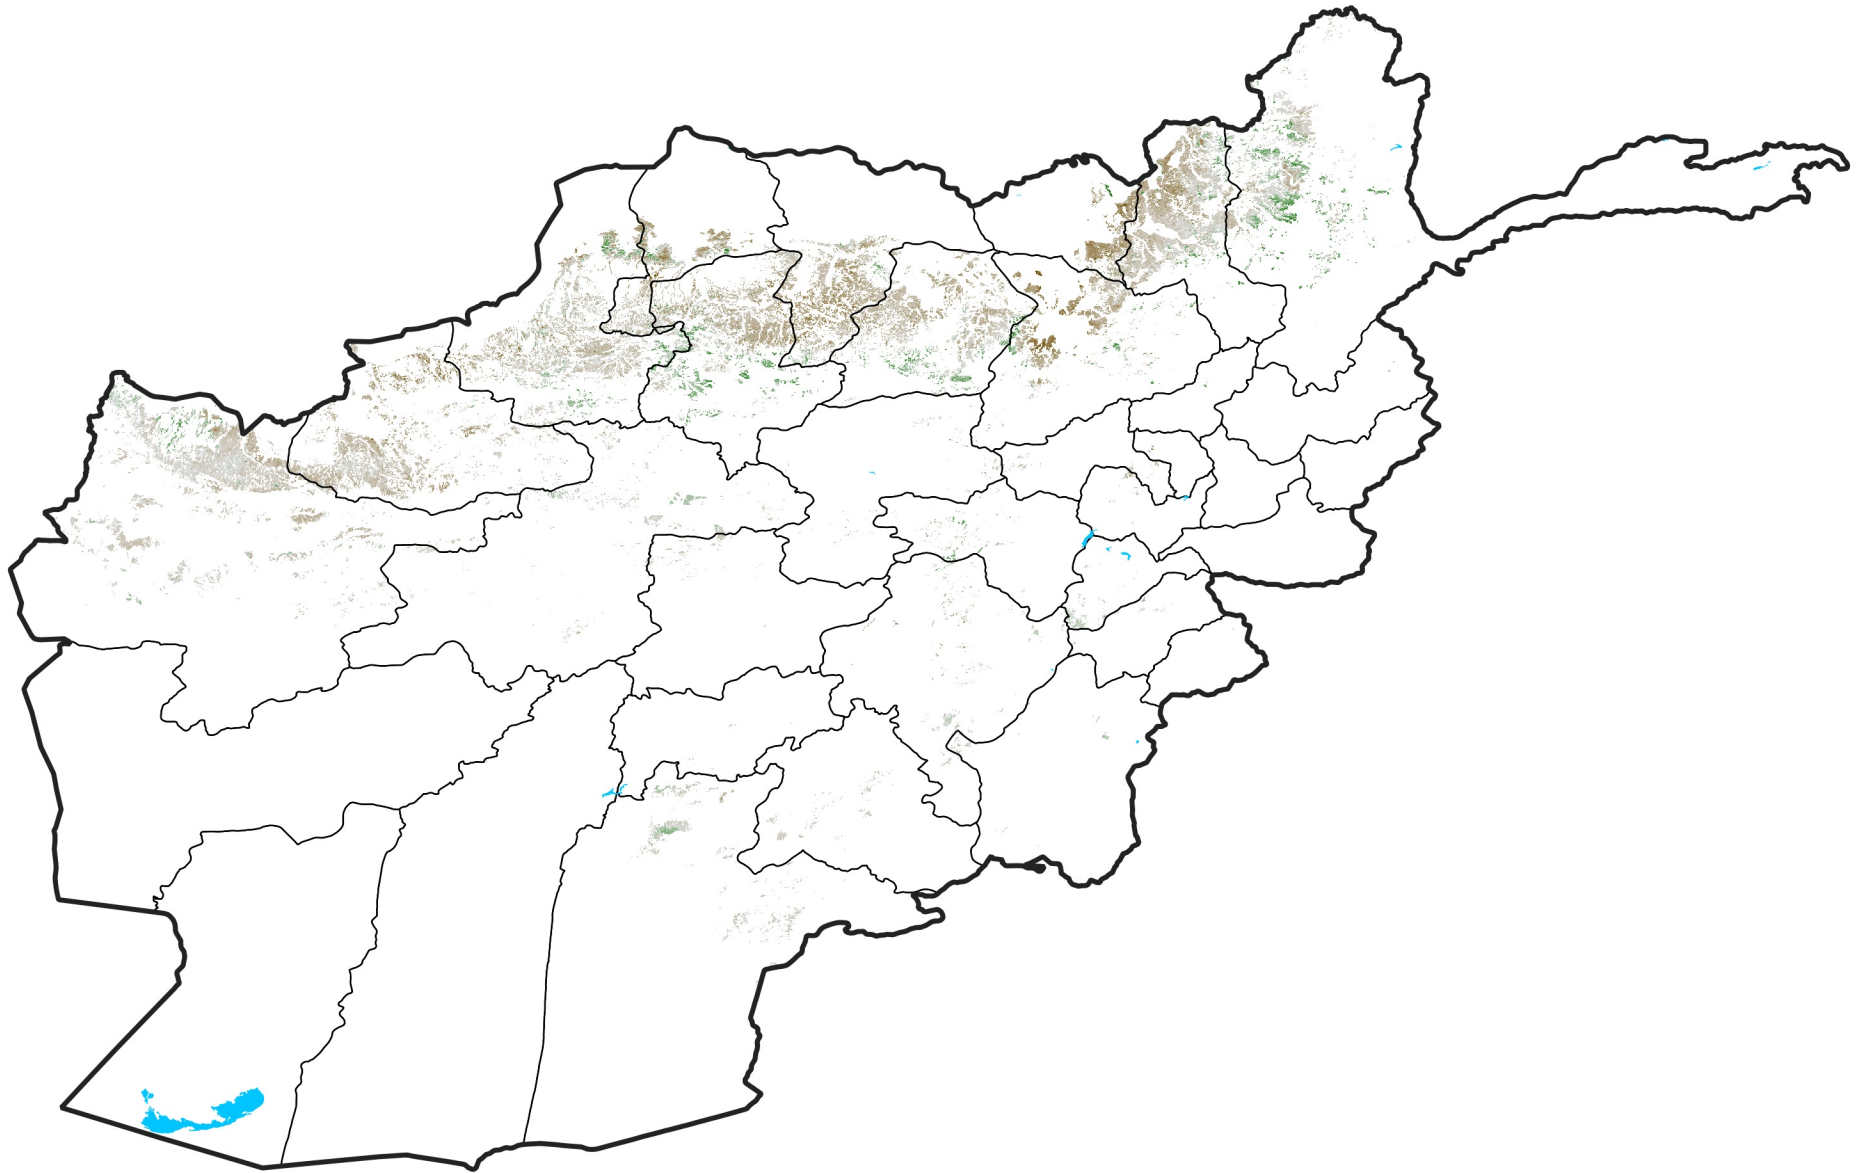

Afghanistan Rainfed Agricultural Areas

NDVI Anomaly

2026 minus Mean (2012 - 2021)

Period 14 / Mar 01 - 10, 2026

NDVI Anomaly

< -0.3 -0.2 -0.1 -0.05 0.05 0.1 0.2 >0.3

Negative

No Difference

Positive