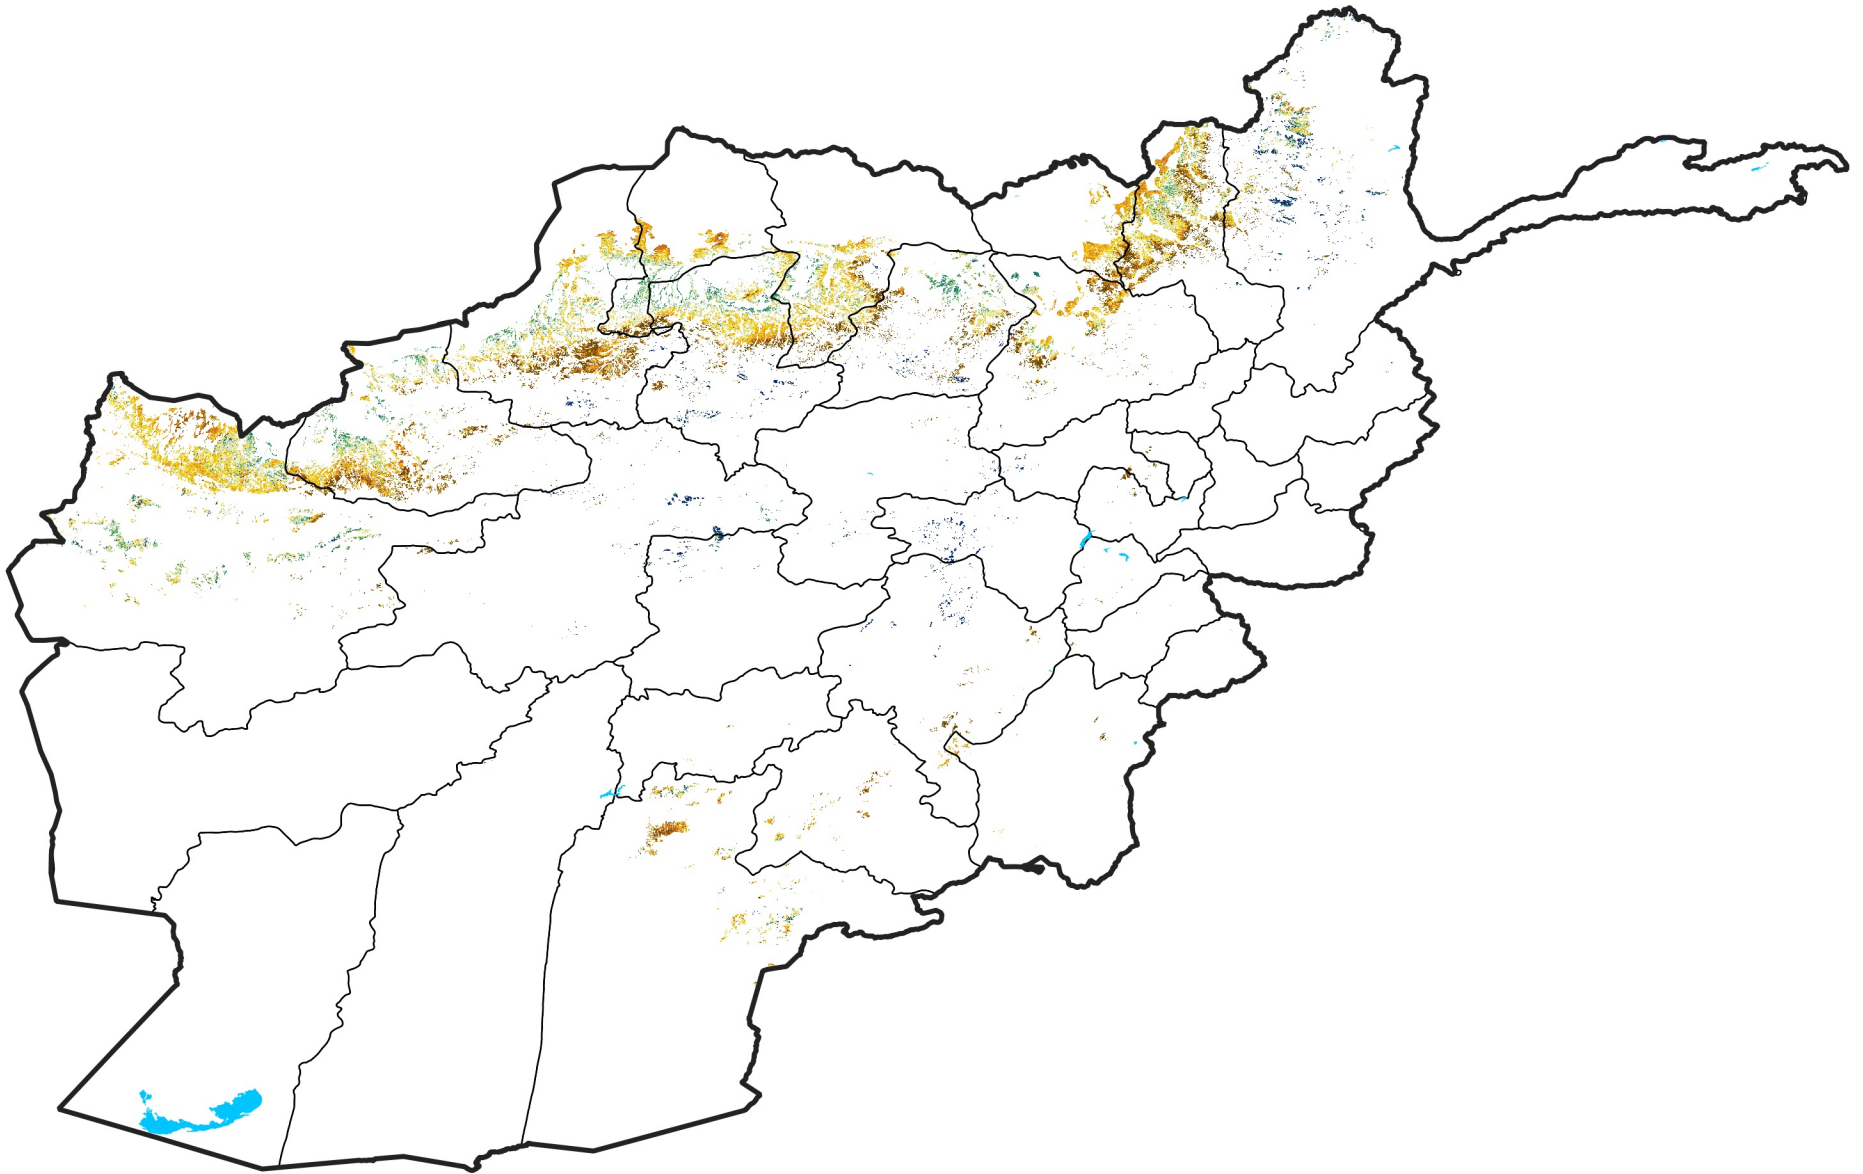

Afghanistan Rainfed Agricultural Areas

Percent of Mean NDVI

2012 / Mean (2012 - 2021)

Period 09 / Feb 06 - 15, 2012

Percent of Normal