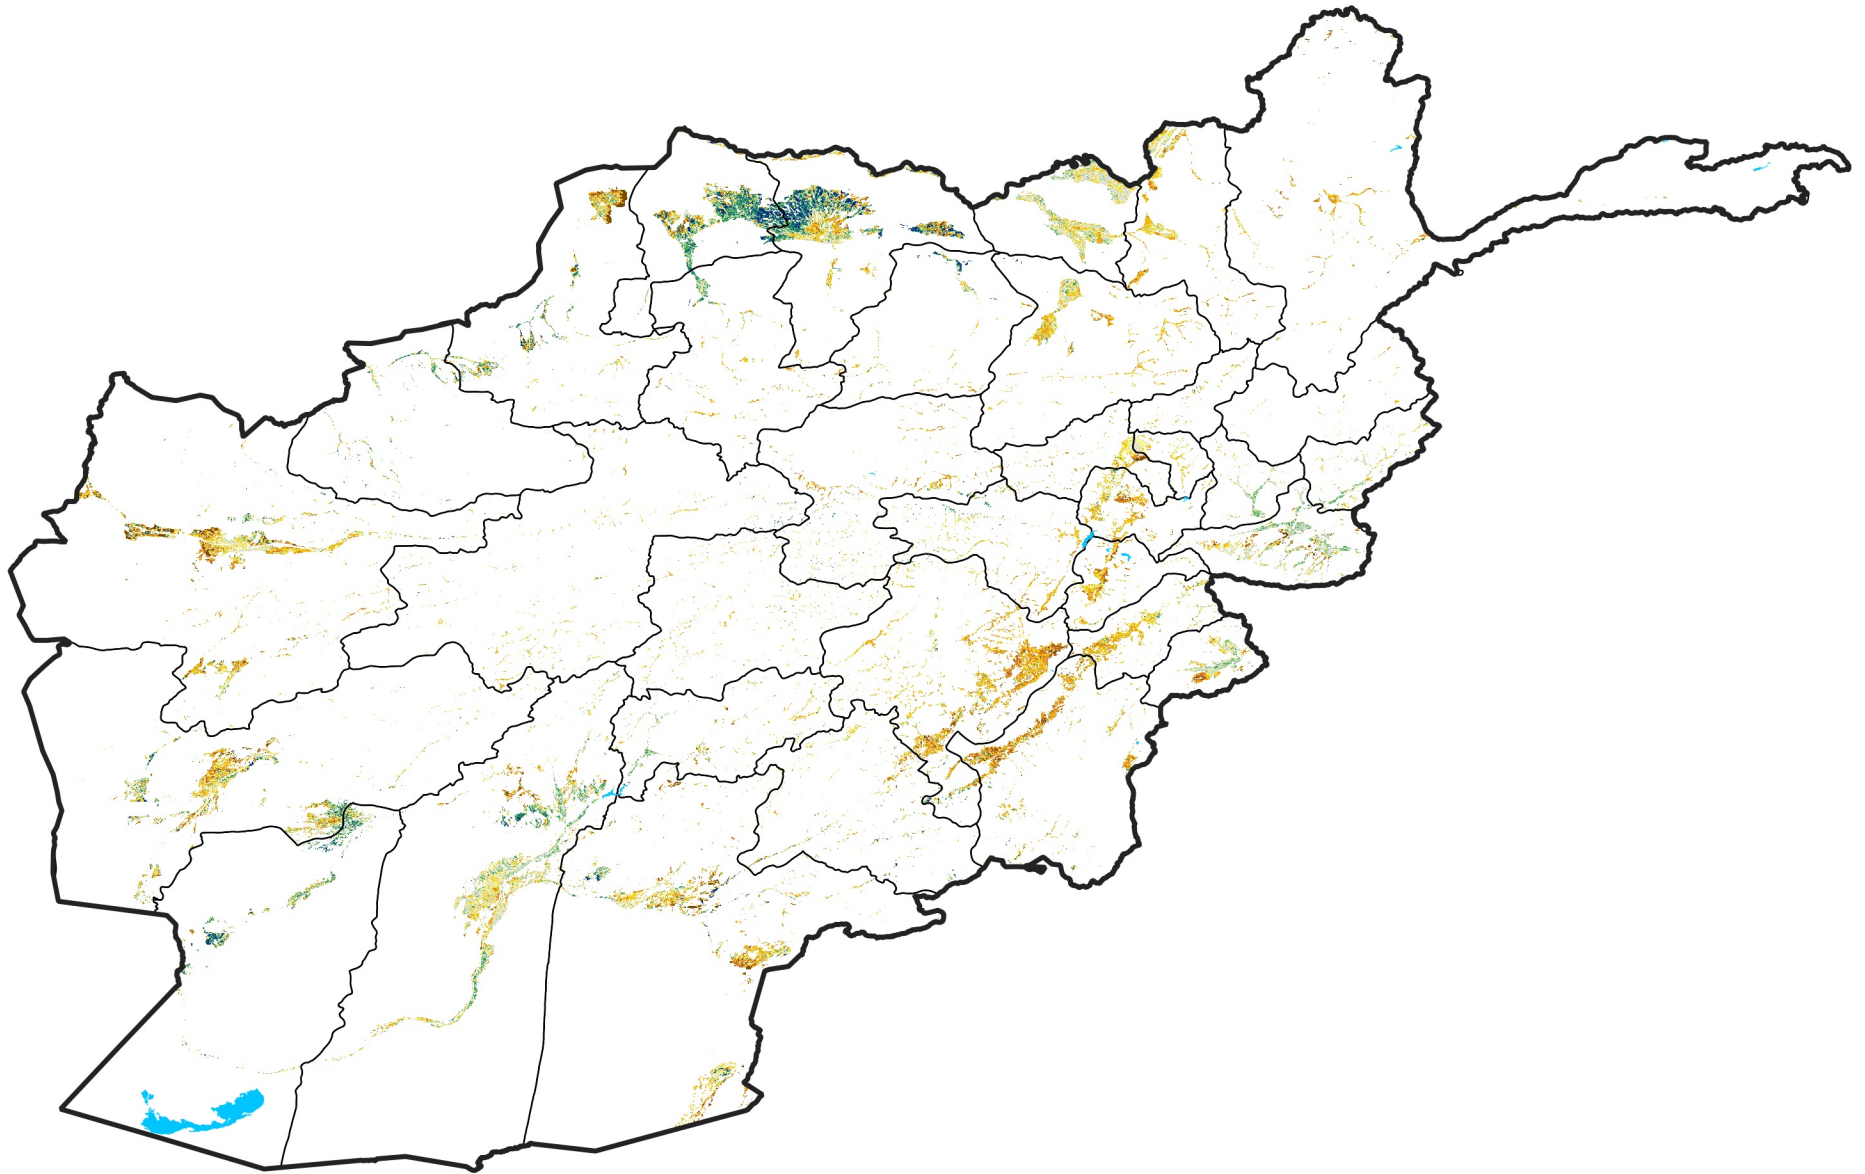

Afghanistan Irrigated Agricultural Areas

Percent of Mean NDVI

2012 / Mean (2012 - 2021)

Period 24 / Apr 21 - 30, 2012

Percent of Normal