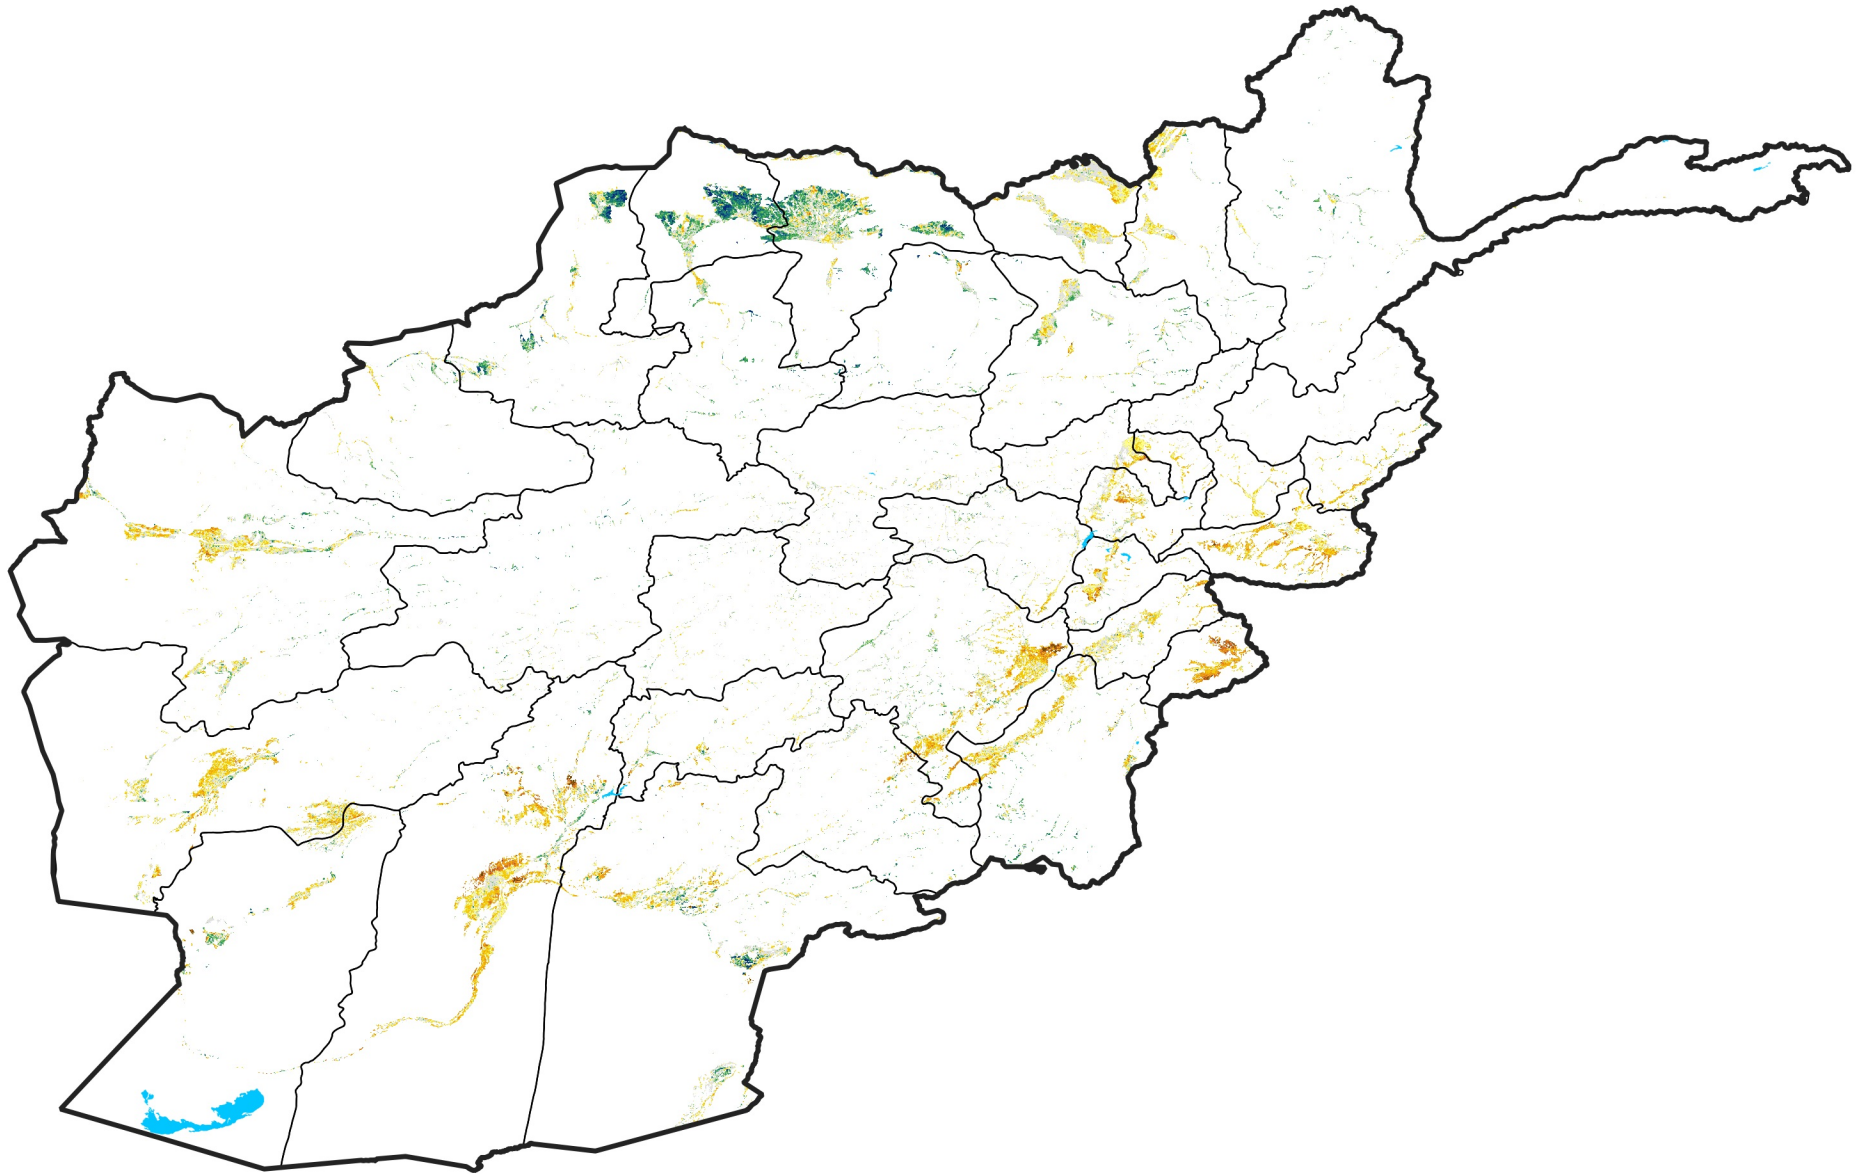

Afghanistan Irrigated Agricultural Areas

Percent of Mean NDVI

2012 / Mean (2012 - 2021)

Period 42 / Jul 21 - 31, 2012

Percent of Normal