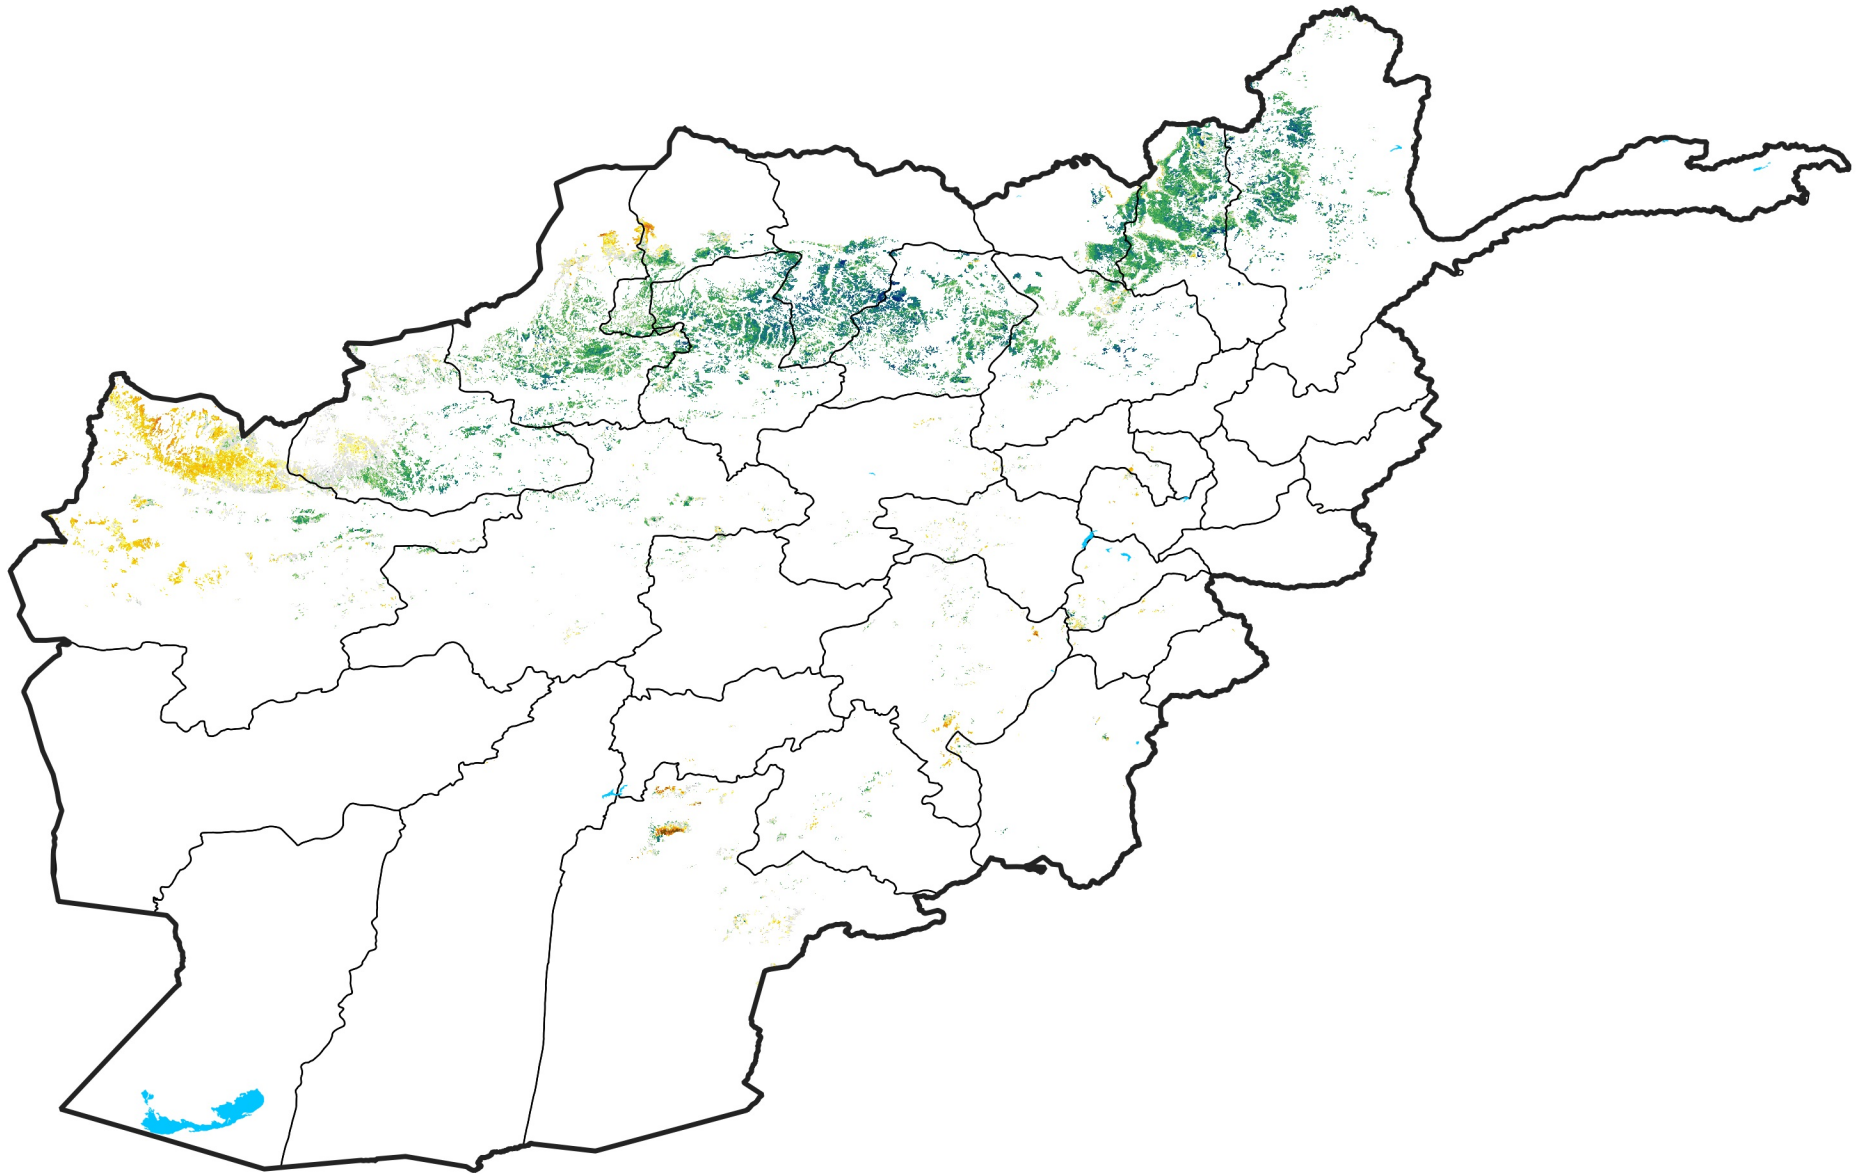

# Afghanistan Rainfed Agricultural Areas

## Percent of Mean NDVI

2012 / Mean (2012 - 2021)

Period 43 / Jul 26 - Aug 05, 2012

### Percent of Normal