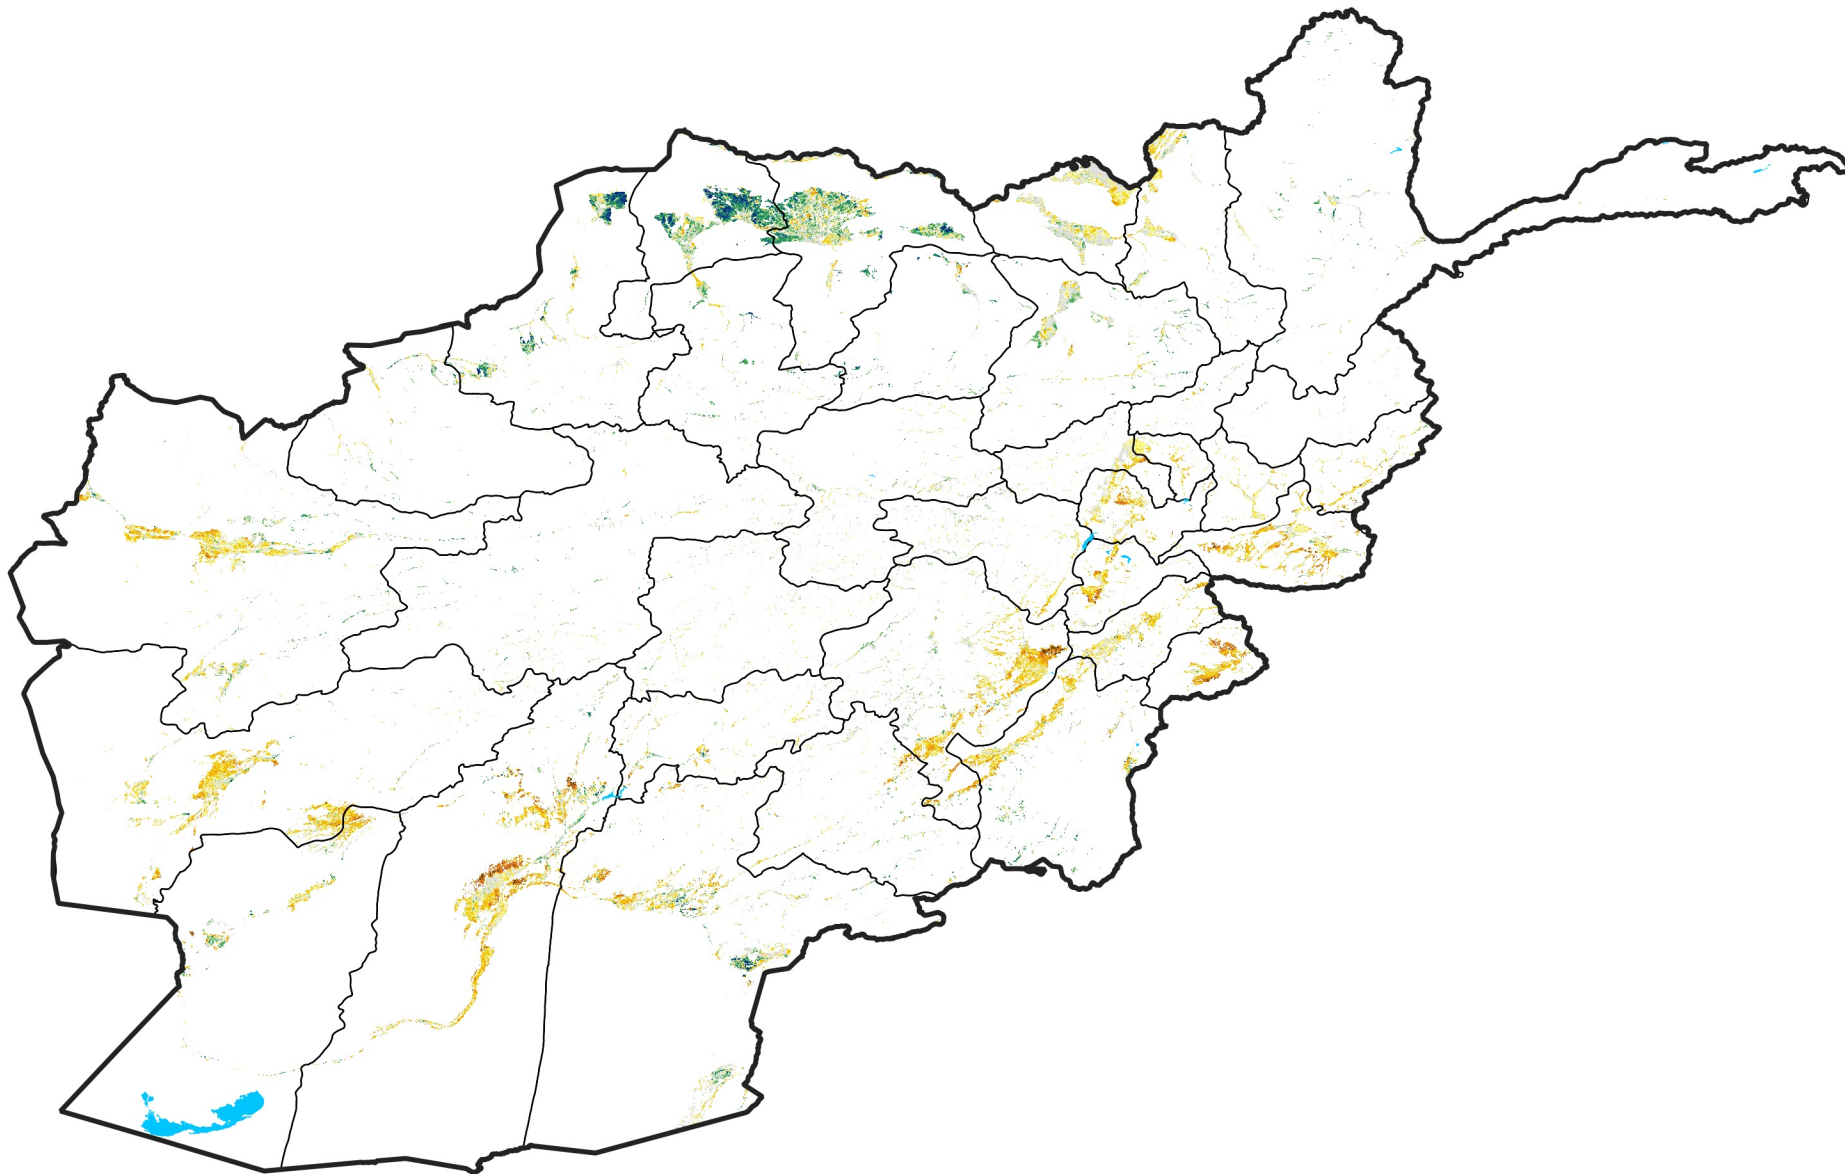

Afghanistan Irrigated Agricultural Areas

Percent of Mean NDVI

2012 / Mean (2012 - 2021)

Period 44 / Aug 01 - 10, 2012

Percent of Normal