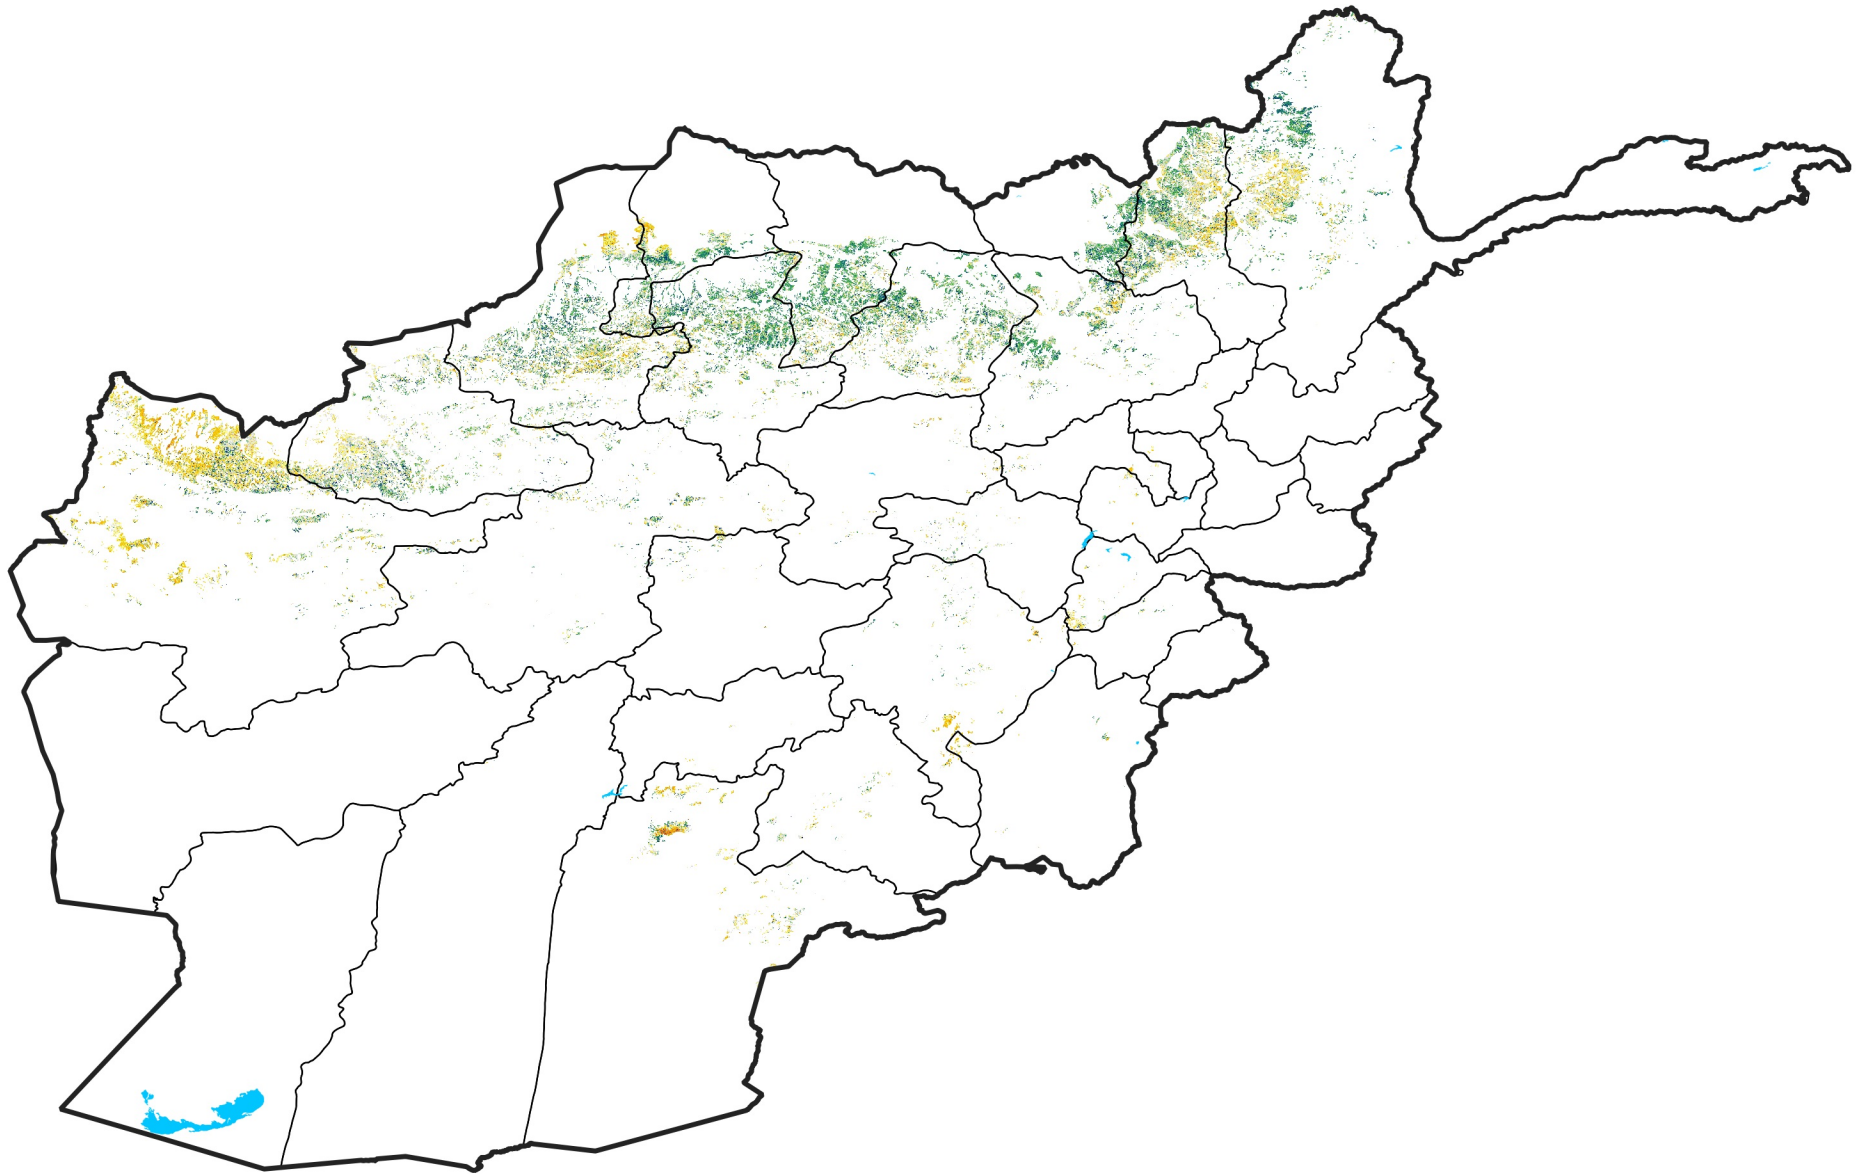

Afghanistan Rainfed Agricultural Areas

Percent of Mean NDVI

2012 / Mean (2012 - 2021)

Period 61 / Oct 26 - Nov 05, 2012

Percent of Normal