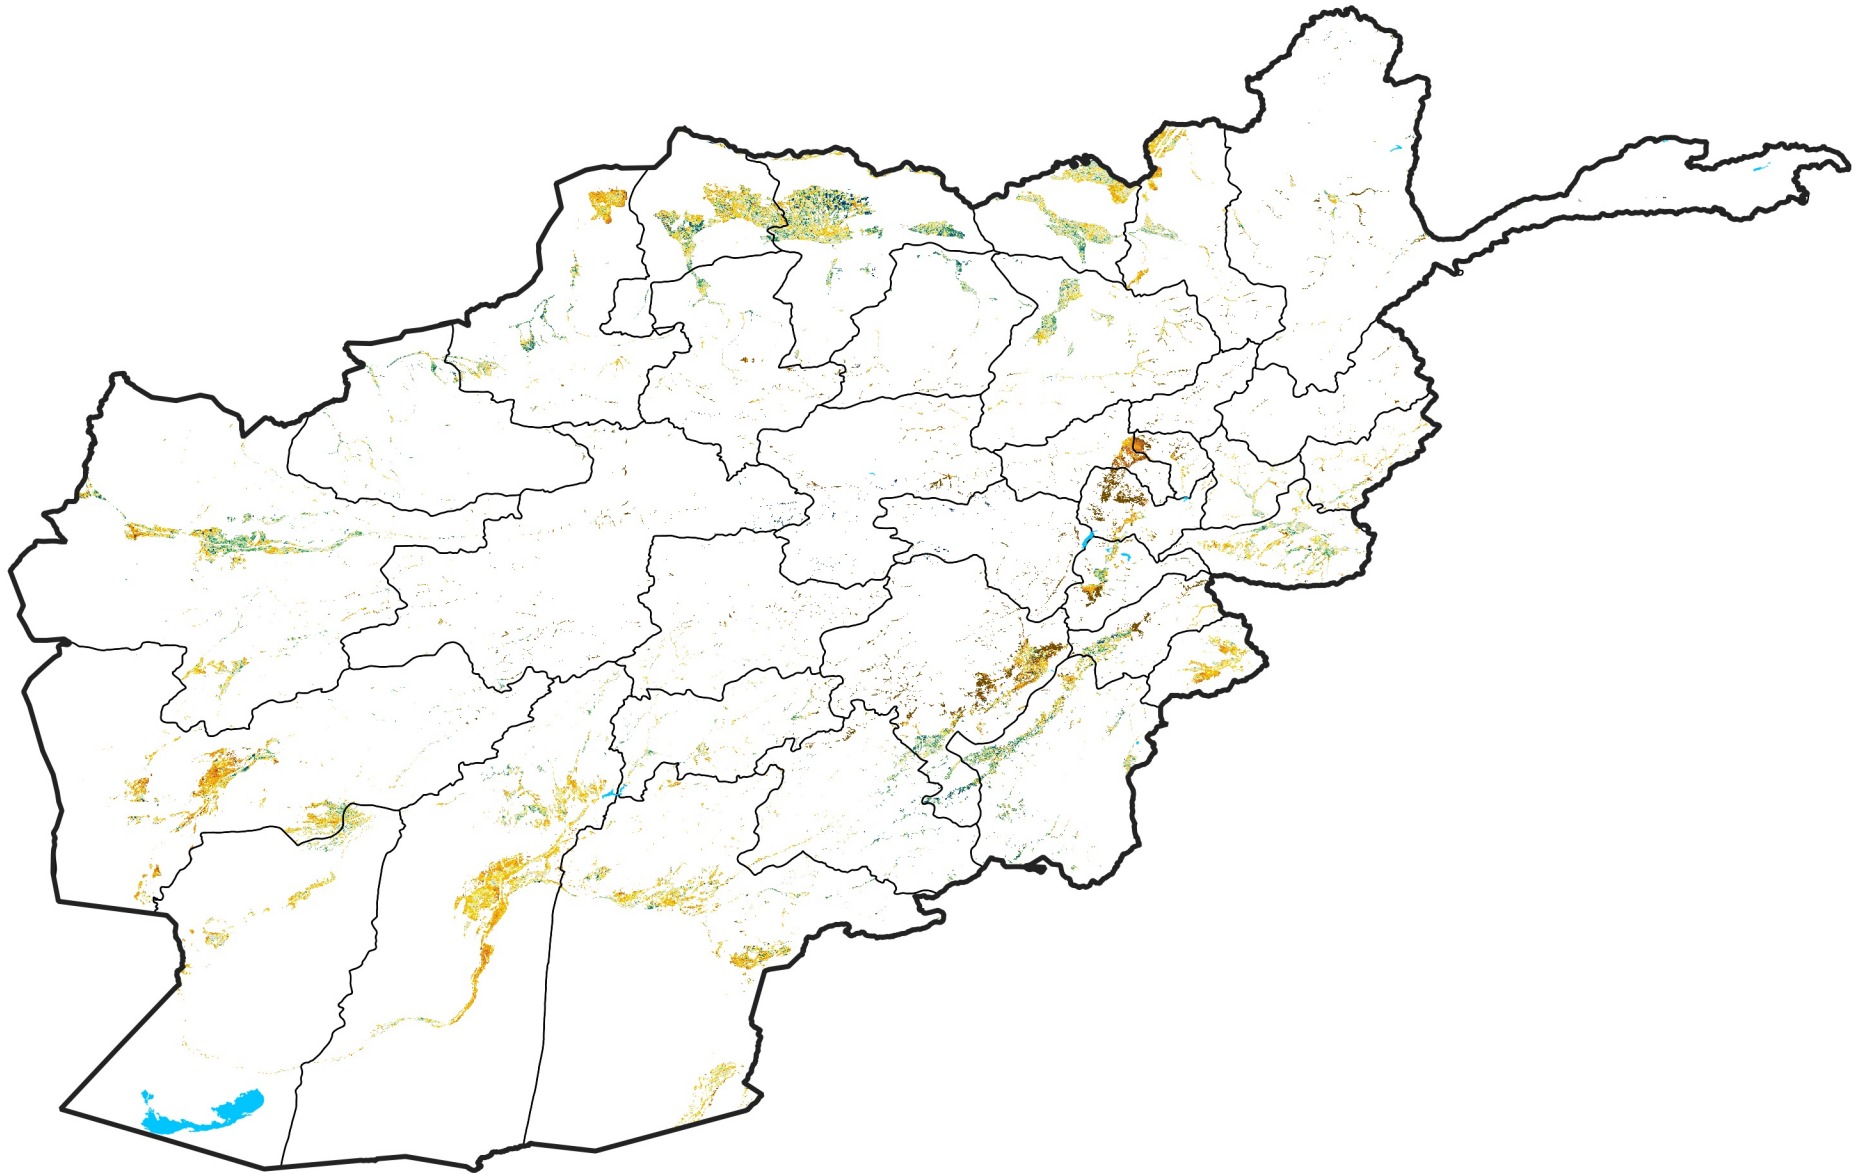

Afghanistan Irrigated Agricultural Areas

Percent of Mean NDVI

2013 / Mean (2012 - 2021)

Period 05 / Jan 16 - 25, 2013

Percent of Normal