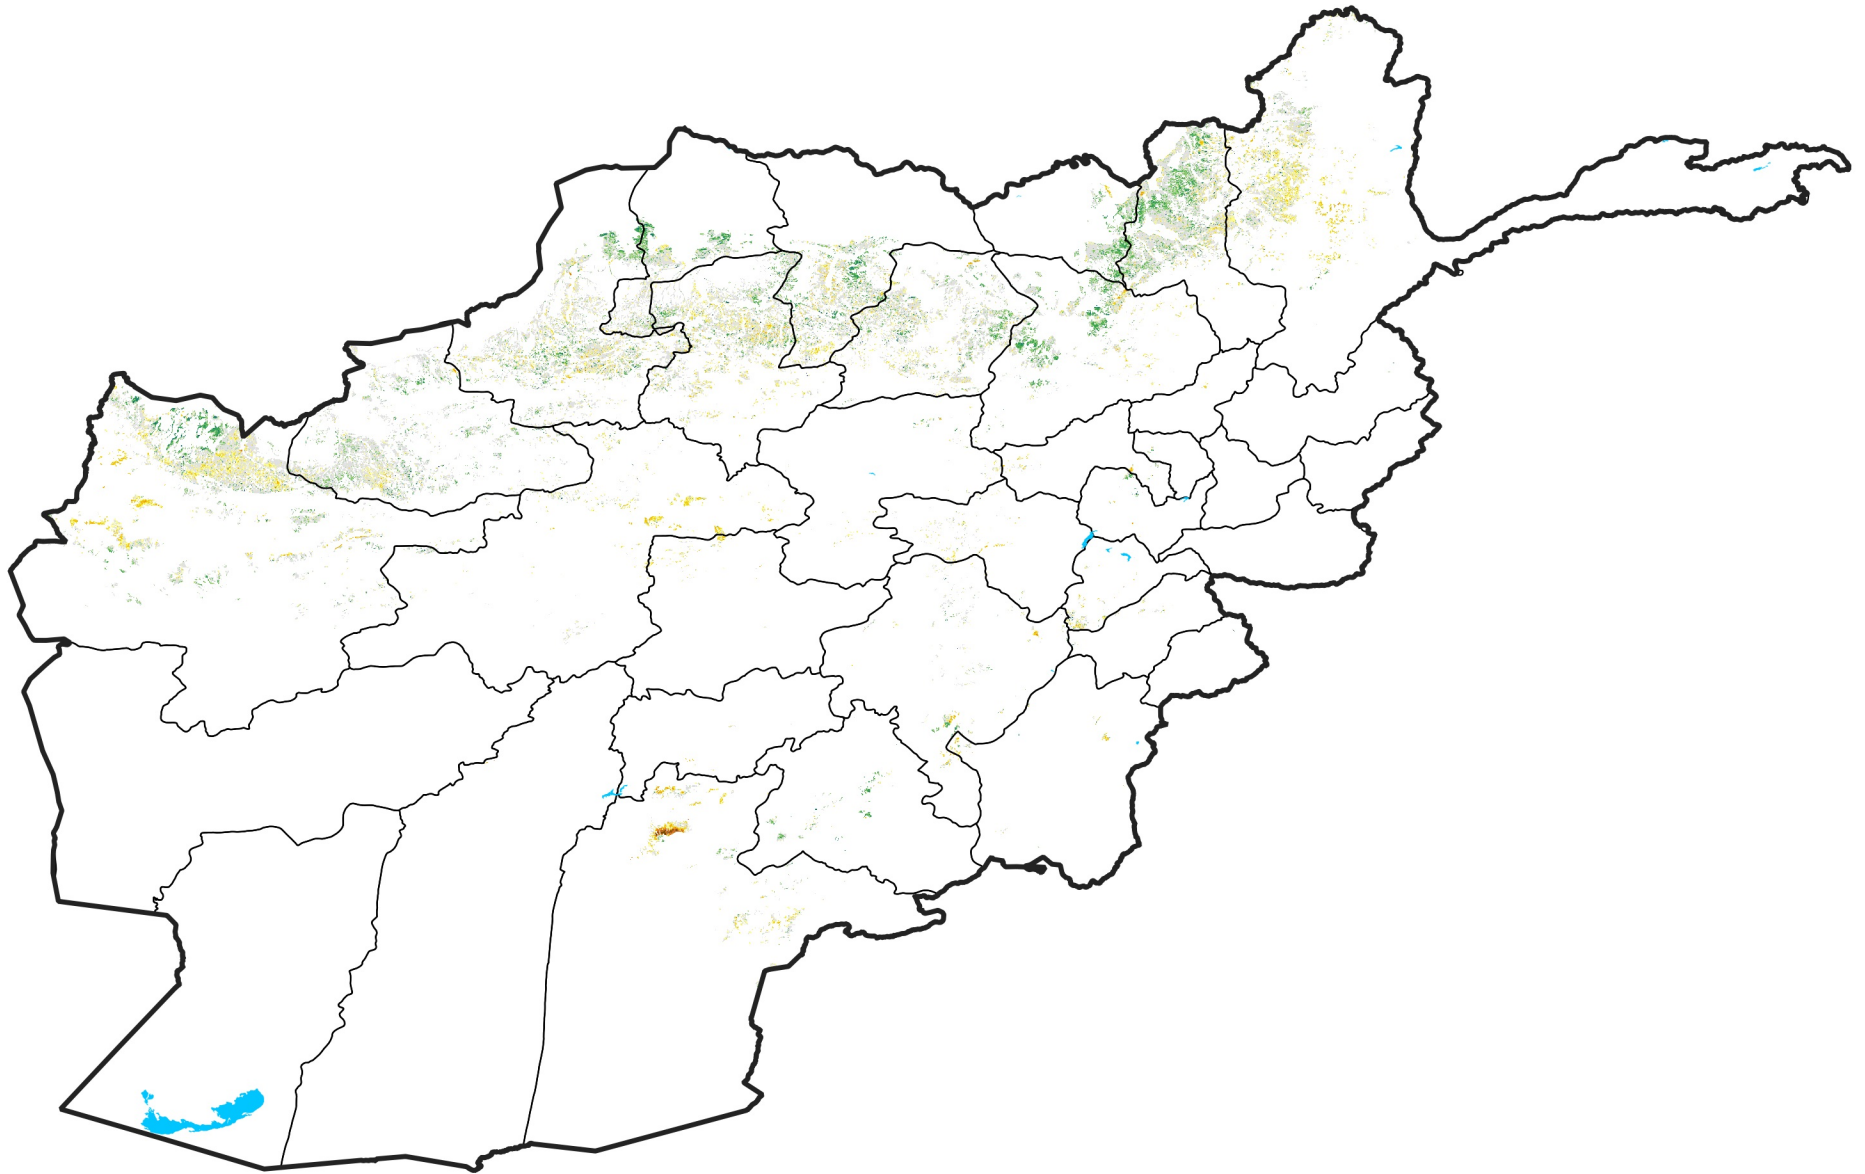

# Afghanistan Rainfed Agricultural Areas

## Percent of Mean NDVI

2013 / Mean (2012 - 2021)

Period 55 / Sep 26 - Oct 05, 2013

### Percent of Normal