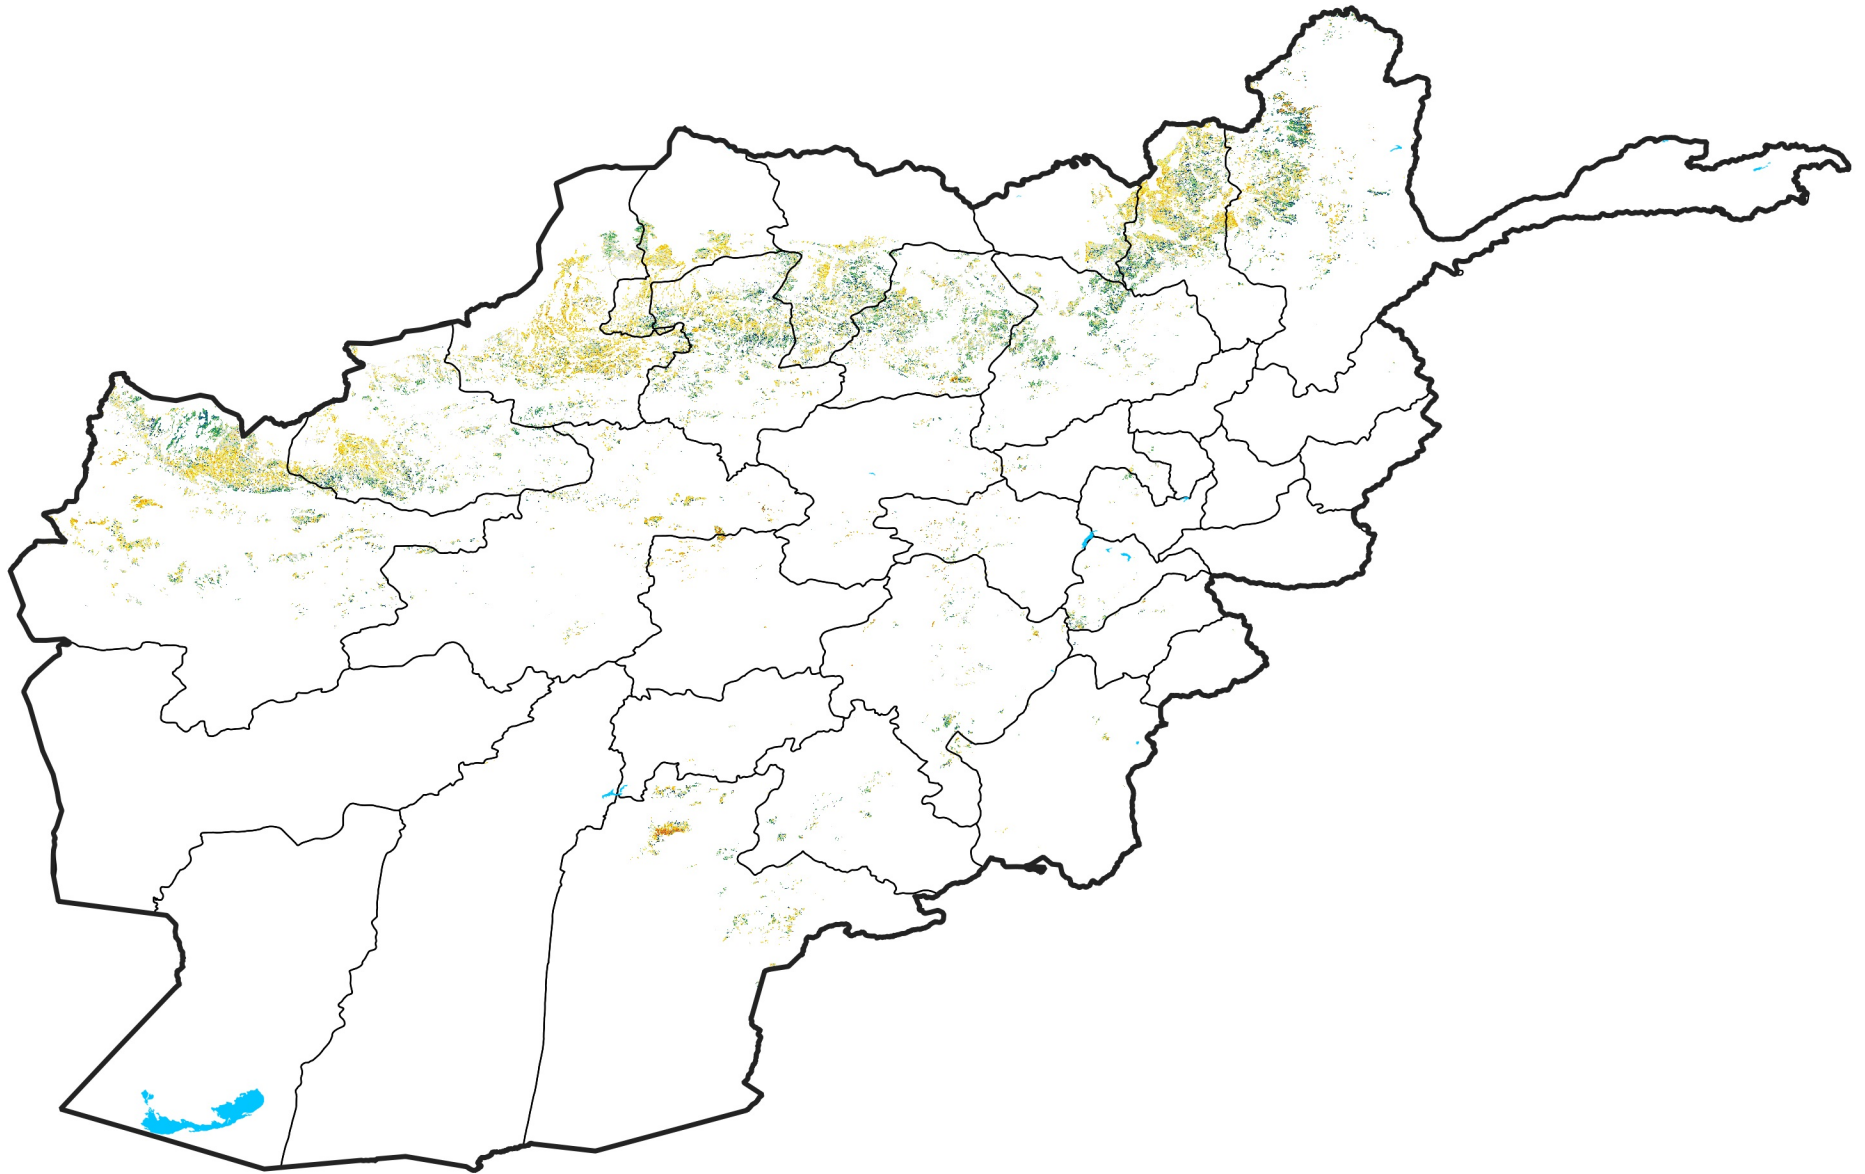

Afghanistan Rainfed Agricultural Areas

Percent of Mean NDVI

2013 / Mean (2012 - 2021)

Period 64 / Nov 11 - 20, 2013

Percent of Normal