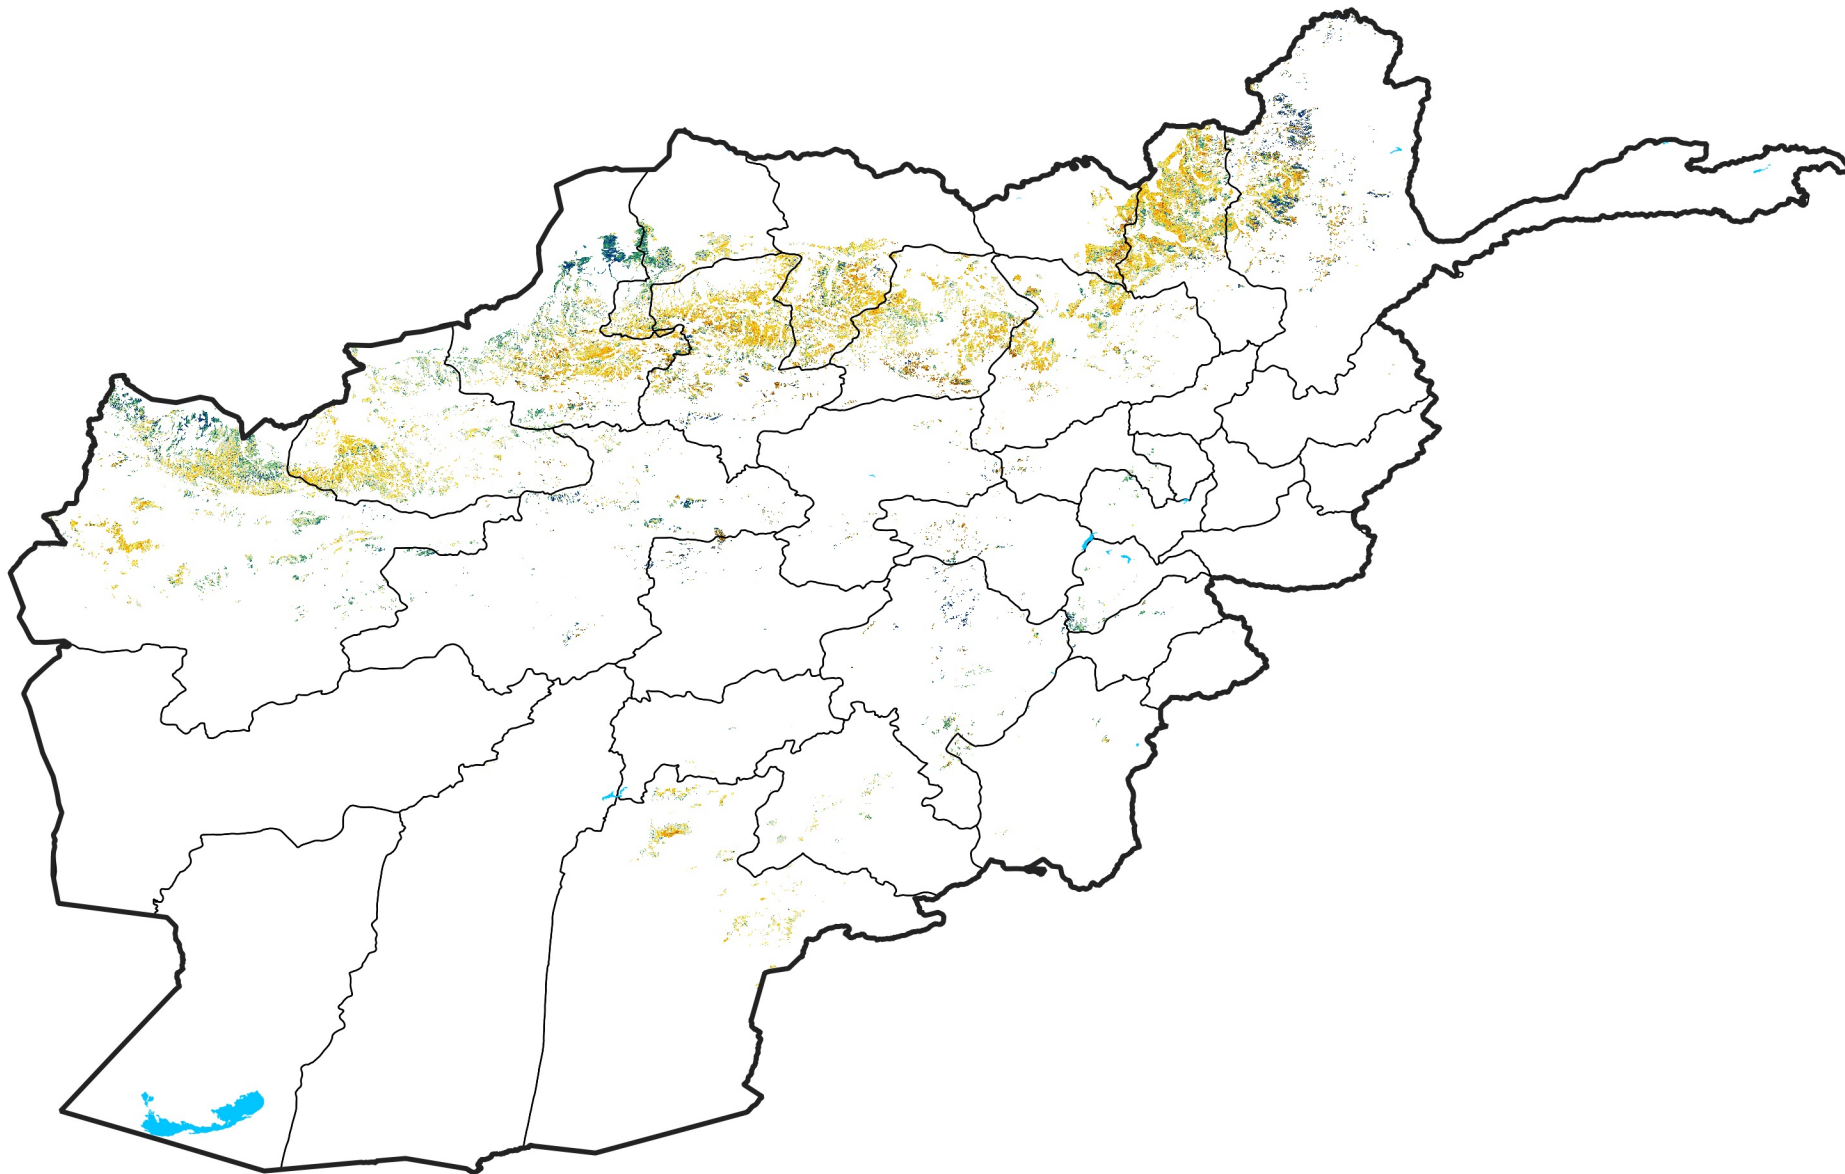

Afghanistan Rainfed Agricultural Areas

Percent of Mean NDVI

2013 / Mean (2012 - 2021)

Period 71 / Dec 16 - 25, 2013

Percent of Normal